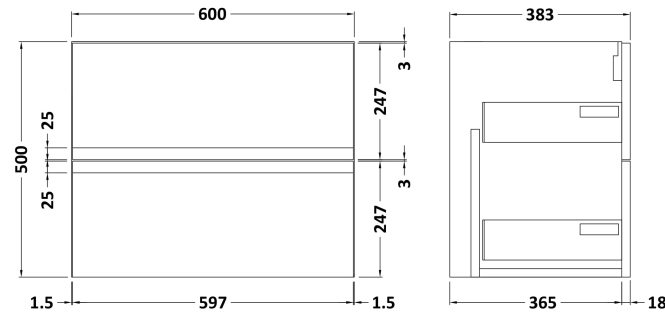

Sales Code: URB304W2

Description: 1200 W/H 4-Drawer Unit & Worktop

Packaging Details

Barcode: 5056462674759

Sales Code: URB393

Description: 600 W/H 2-Drawer Unit

Product Dimensions

Height (mm):	500
Width (mm):	610
Depth (mm):	383
Nett Weight (kg):	21.5

Packaging Dimensions

Height (mm):	500
Width (mm):	595
Depth (mm):	383
Gross Weight (kg):	22

Packaging Data

Box Colour:	Brown Cardboard Box
Box Qty:	1
Label Size:	100 x 50
Label Colour:	White Label
Label Qty:	2

Sales Code: MWT320

Description: 1200 Worktop (1205X390x18mm)

Product Dimensions

Height (mm):	18
Width (mm):	1205
Depth (mm):	390
Nett Weight (kg):	5

Packaging Dimensions

Height (mm):	25
Width (mm):	1225
Depth (mm):	410
Gross Weight (kg):	5

Packaging Data

Box Colour:	Brown Cardboard Box - Printed
Box Qty:	1
Label Size:	100 x 50
Label Colour:	Not Applicable
Label Qty:	0

Outer Box Dimensions (If Applicable)

Height (mm):	
Width (mm):	
Depth (mm):	
Gross Weight (kg):	
Barcode:	5056462654980