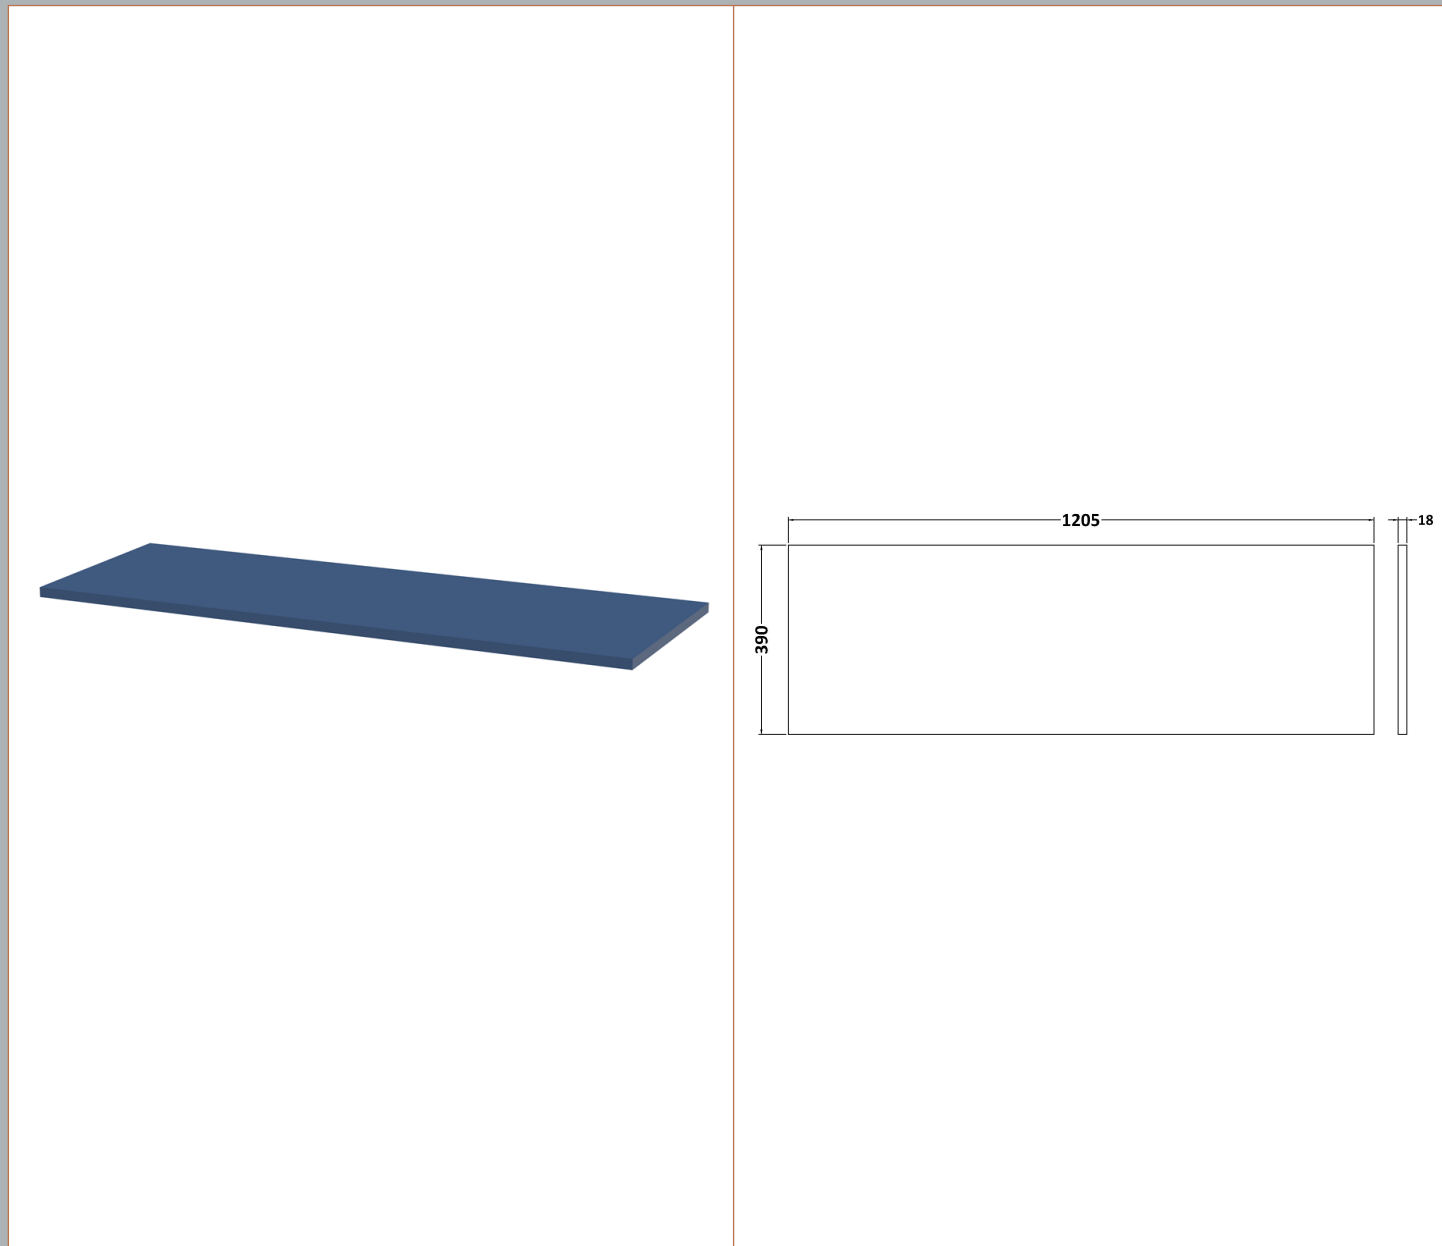

Packaging Dimensions

Height (mm):	500
Width (mm):	595
Depth (mm):	383
Gross Weight (kg):	22

Packaging Data

Box Colour:	Brown Cardboard Box
Box Qty:	1
Label Size:	100 x 50
Label Colour:	White Label
Label Qty:	2

Outer Box Dimensions (If Applicable)

Height (mm):	
Width (mm):	
Depth (mm):	
Gross Weight (kg):	
Barcode:	5056211890478

Product Details

Country of Origin:	China
Fitting Instruction:	No
CE & UKCA:	N/A
FSC Certified Materials:	Yes
Colour:	Satin Blue
Construction Method:	Cam & Wood Dowel
Construction Type:	Rigid
Cabinet Finish:	MFC Painted Matt
Fascia Finish:	Mdf Painted Matt
Cabinet Thickness (mm):	18
Fascia Thickness (mm):	18
Drawer Included:	Yes
Drawer Type:	80mm High Metal Softclose
No of Shelves:	0
Hinge Type:	Not Applicable
Hinge Included:	No
Adjustable Legs:	No
Fixings Included:	Yes
Handle Style:	Not Applicable
Waste Shroud:	Yes
Handle Included:	No, Not Required
Handle Type:	Handleless

Sales Code: MWT320

Description: 1200 Worktop (1205X390x18mm)

Product Dimensions

Height (mm):	18
Width (mm):	1205
Depth (mm):	390
Nett Weight (kg):	5

Packaging Dimensions

Height (mm):	25
Width (mm):	1225
Depth (mm):	410
Gross Weight (kg):	5

Packaging Data

Box Colour:	Brown Cardboard Box - Printed
Box Qty:	1
Label Size:	100 x 50
Label Colour:	Not Applicable
Label Qty:	0

Outer Box Dimensions (If Applicable)

Height (mm):	
Width (mm):	
Depth (mm):	
Gross Weight (kg):	
Barcode:	5056462654980