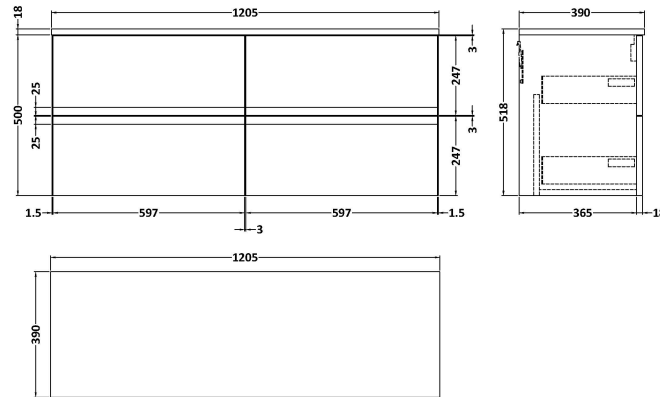

Sales Code: URB304W2

Description: 1200 W/H 4-Drawer Unit & Worktop

Packaging Details

Barcode: 5056462674759

Sales Code: URB393

Description: 600 W/H 2-Drawer Unit

Product Dimensions

Height (mm):	500
Width (mm):	610
Depth (mm):	383
Nett Weight (kg):	21.5

Packaging Dimensions

Height (mm):	500
Width (mm):	595
Depth (mm):	383
Gross Weight (kg):	22

Packaging Data

Box Colour:	Brown Cardboard Box
Box Qty:	1
Label Size:	100 x 50
Label Colour:	White Label
Label Qty:	2

Outer Box Dimensions (If Applicable)

Height (mm):	
Width (mm):	
Depth (mm):	
Gross Weight (kg):	
Barcode:	5056211890478

Product Details

Country of Origin:	China
Fitting Instruction:	No
CE & UKCA:	N/A
FSC Certified Materials:	Yes
Colour:	Satin Blue
Construction Method:	Cam & Wood Dowel
Construction Type:	Rigid
Cabinet Finish:	MFC Painted Matt
Fascia Finish:	Mdf Painted Matt
Cabinet Thickness (mm):	18
Fascia Thickness (mm):	18
Drawer Included:	Yes
Drawer Type:	80mm High Metal Softclose
No of Shelves:	0
Hinge Type:	Not Applicable
Hinge Included:	No
Adjustable Legs:	No
Fixings Included:	Yes
Handle Style:	Not Applicable
Waste Shroud:	Yes
Handle Included:	No, Not Required
Handle Type:	Handleless

Sales Code: MWT320

Description: 1200 Worktop (1205X390x18mm)

Product Dimensions

Height (mm):	18
Width (mm):	1205
Depth (mm):	390
Nett Weight (kg):	5

Packaging Dimensions

Height (mm):	25
Width (mm):	1225
Depth (mm):	410
Gross Weight (kg):	5