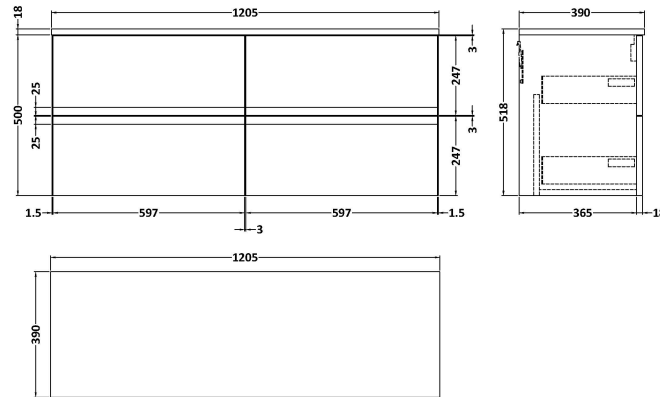

Sales Code: URB804W2

Description: 1200 W/H 4-Drawer Unit & Worktop

Packaging Details

Barcode: 5056462674728