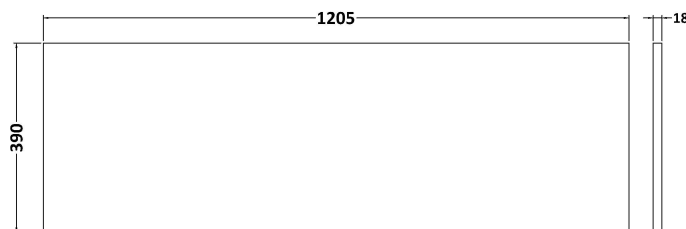

### Product Dimensions

Height (mm):	500
Width (mm):	610
Depth (mm):	383
Nett Weight (kg):	21.5

### Packaging Dimensions

Height (mm):	500
Width (mm):	595
Depth (mm):	383
Gross Weight (kg):	22

### Outer Box Dimensions (If Applicable)

Height (mm):	
Width (mm):	
Depth (mm):	
Gross Weight (kg):	
Barcode:	5056462659732

### Product Dimensions

Height (mm):	18
Width (mm):	1205
Depth (mm):	390
Nett Weight (kg):	5