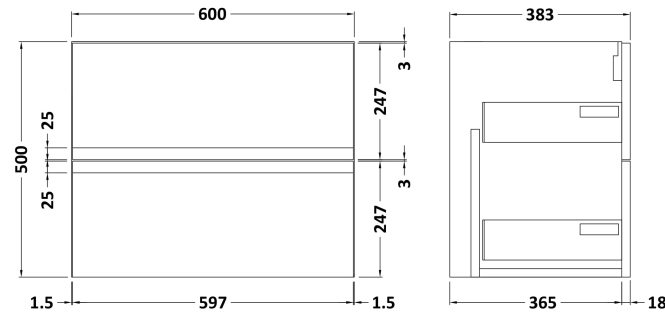

### Product Dimensions

Height (mm):	500
Width (mm):	610
Depth (mm):	383
Nett Weight (kg):	21.5

### Packaging Dimensions

Height (mm):	500
Width (mm):	595
Depth (mm):	383
Gross Weight (kg):	22

### Product Dimensions

Height (mm):	18
Width (mm):	1205
Depth (mm):	390
Nett Weight (kg):	5

### Packaging Dimensions

Height (mm):	25
Width (mm):	1225
Depth (mm):	410
Gross Weight (kg):	5