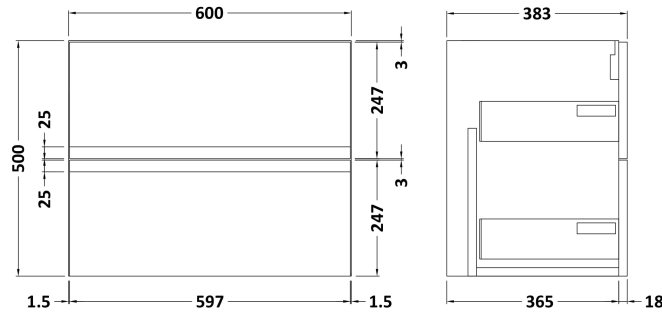

Sales Code: URB204W2

Description: 1200 W/H 4-Drawer Unit & Worktop

Packaging Details

Barcode: 5056462674742

Sales Code: URB293

Description: 600 W/H 2-Drawer Unit

Product Dimensions

Height (mm):	500
Width (mm):	610
Depth (mm):	383
Nett Weight (kg):	21.5

Packaging Dimensions

Height (mm):	500
Width (mm):	595
Depth (mm):	383
Gross Weight (kg):	22

Packaging Data

Box Colour:	Brown Cardboard Box
Box Qty:	1
Label Size:	100 x 50
Label Colour:	White Label
Label Qty:	2

Sales Code: MWT220

Description: 1200 Worktop (1205X390x18mm)

Product Dimensions

Height (mm):	18
Width (mm):	1205
Depth (mm):	390
Nett Weight (kg):	5

Packaging Dimensions

Height (mm):	25
Width (mm):	1225
Depth (mm):	410
Gross Weight (kg):	5

Packaging Data

Box Colour:	Brown Cardboard Box - Printed
Box Qty:	1
Label Size:	100 x 50
Label Colour:	Not Applicable
Label Qty:	0

Outer Box Dimensions (If Applicable)

Height (mm):	
Width (mm):	
Depth (mm):	
Gross Weight (kg):	
Barcode:	5056462654973