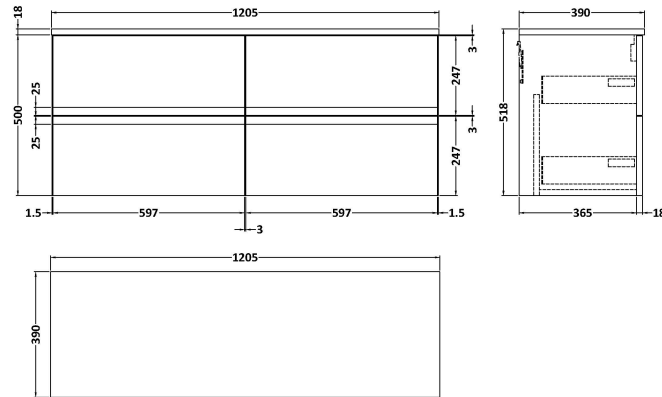

Sales Code: URB204W2

Description: 1200 W/H 4-Drawer Unit & Worktop

Packaging Details

Barcode: 5056462674742

Sales Code: URB293

Description: 600 W/H 2-Drawer Unit

Product Dimensions

Height (mm):	500
Width (mm):	610
Depth (mm):	383
Nett Weight (kg):	21.5

Packaging Dimensions

Height (mm):	500
Width (mm):	595
Depth (mm):	383
Gross Weight (kg):	22

Packaging Data

Box Colour:	Brown Cardboard Box
Box Qty:	1
Label Size:	100 x 50
Label Colour:	White Label
Label Qty:	2

Outer Box Dimensions (If Applicable)

Height (mm):	
Width (mm):	
Depth (mm):	
Gross Weight (kg):	
Barcode:	5056211890461

Product Details

Country of Origin:	China
Fitting Instruction:	No
CE & UKCA:	N/A
FSC Certified Materials:	Yes
Colour:	Satin Grey
Construction Method:	Cam & Wood Dowel
Construction Type:	Rigid
Cabinet Finish:	MFC Painted Matt
Fascia Finish:	Mdf Painted Matt
Cabinet Thickness (mm):	18
Fascia Thickness (mm):	18
Drawer Included:	Yes
Drawer Type:	80mm High Metal Softclose
No of Shelves:	0
Hinge Type:	Not Applicable
Hinge Included:	No
Adjustable Legs:	No
Fixings Included:	Yes
Handle Style:	Not Applicable
Waste Shroud:	Yes
Handle Included:	No, Not Required
Handle Type:	Handleless

Sales Code: MWT220

Description: 1200 Worktop (1205X390x18mm)

Product Dimensions

Height (mm):	18
Width (mm):	1205
Depth (mm):	390
Nett Weight (kg):	5

Packaging Dimensions

Height (mm):	25
Width (mm):	1225
Depth (mm):	410
Gross Weight (kg):	5