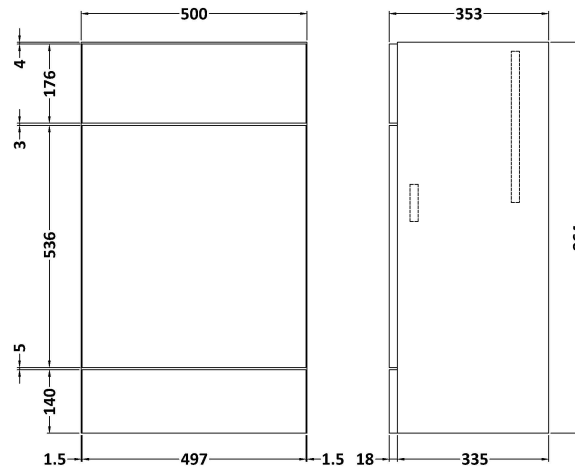

Sales Code: OFF146

Description: 500 Wc Unit (355mm Deep)

Product Dimensions

Height (mm):	864
Width (mm):	500
Depth (mm):	355
Nett Weight (kg):	14

Packaging Dimensions

Height (mm):	375
Width (mm):	520
Depth (mm):	900
Gross Weight (kg):	14.5

Packaging Data

Box Colour:	Brown Cardboard Box
Box Qty:	1
Label Size:	100 x 50
Label Colour:	Not Applicable
Label Qty:	0

Outer Box Dimensions (If Applicable)

Height (mm):	
Width (mm):	
Depth (mm):	
Gross Weight (kg):	
Barcode:	5055275820223

Product Details

Country of Origin:	China
Fitting Instruction:	No
CE & UKCA:	N/A
FSC Certified Materials:	Yes
Colour:	Gloss White
Construction Method:	Cam & Wood Dowel
Construction Type:	Rigid
Cabinet Finish:	MFC Painted Gloss
Fascia Finish:	Mdf Painted Gloss
Cabinet Thickness (mm):	16
Fascia Thickness (mm):	18
Drawer Included:	No
Drawer Type:	Not Applicable
No of Shelves:	0
Hinge Type:	Not Applicable
Hinge Included:	No
Adjustable Legs:	No
Fixings Included:	Yes
Handle Style:	Not Applicable
Waste Shroud:	No
Handle Included:	No
Handle Type:	Not Applicable