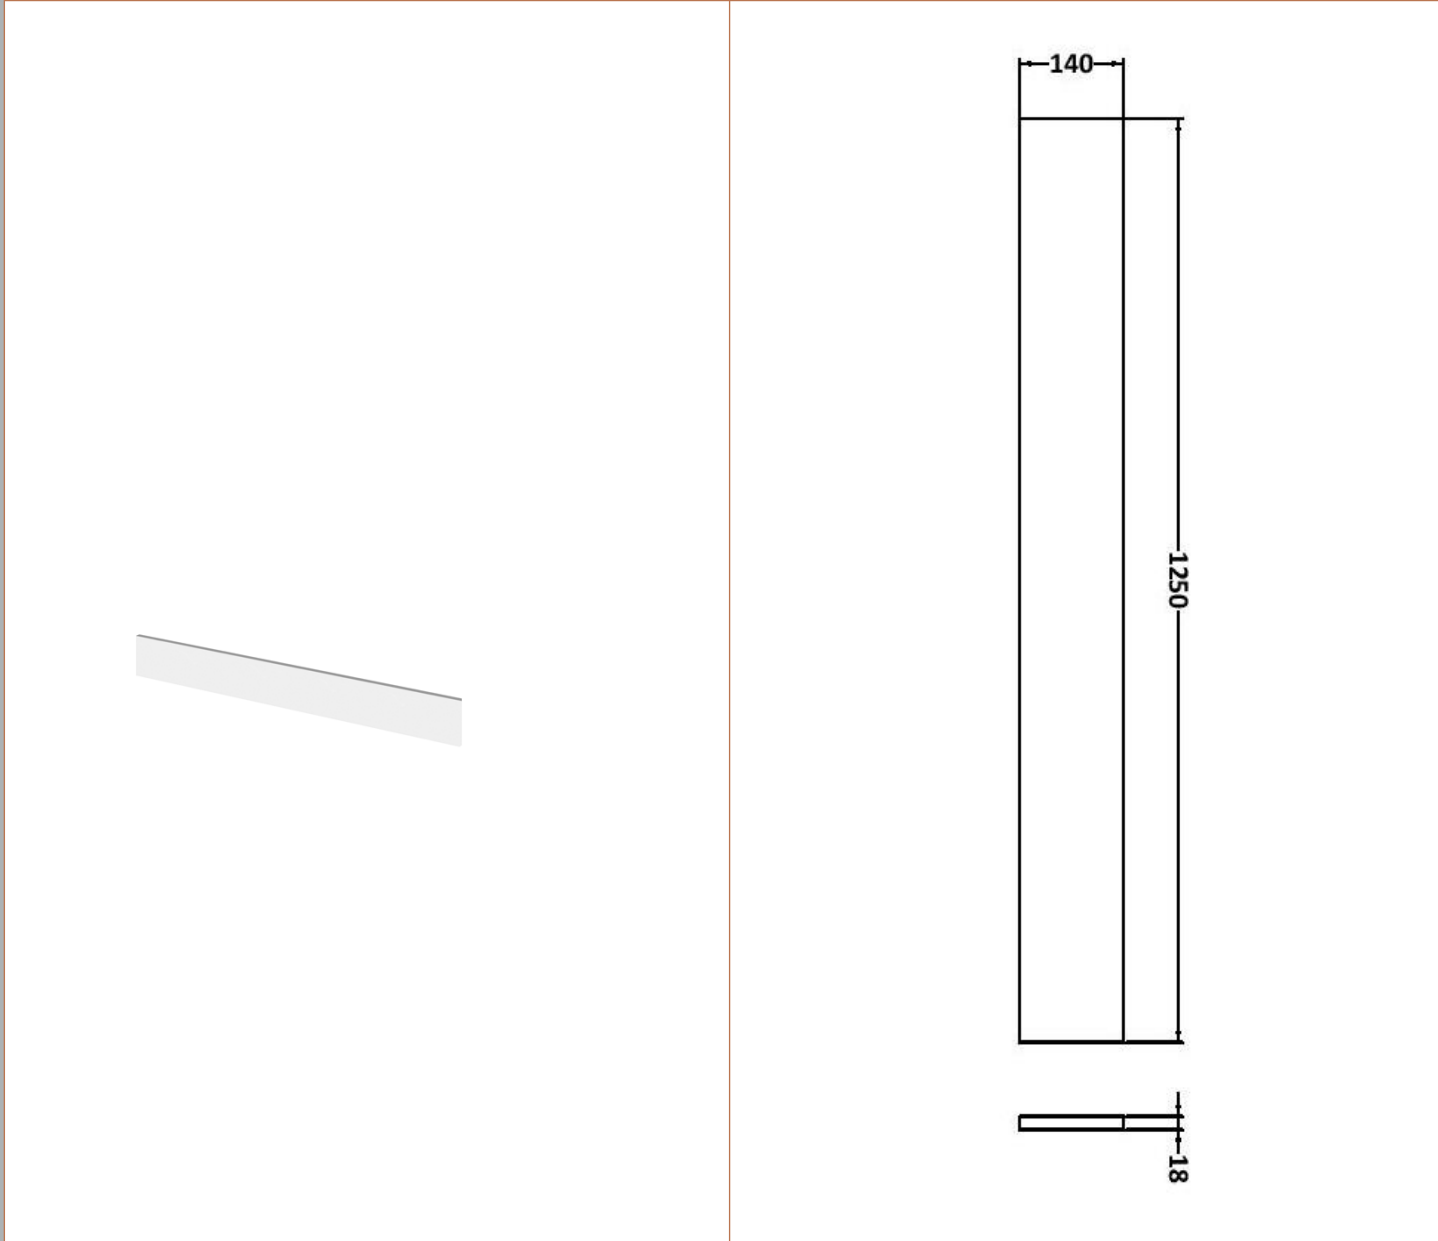

Sales Code: OFF145

Description: 500 Wc Unit (255mm Deep)

Product Dimensions

Height (mm):	864
Width (mm):	500
Depth (mm):	255
Nett Weight (kg):	11.5

Packaging Dimensions

Height (mm):	290
Width (mm):	525
Depth (mm):	875
Gross Weight (kg):	12

Sales Code: PMB513R

Description: 1100 Round S/Recess Polymarble Basin Rh

Product Dimensions

Height (mm):	135
Width (mm):	1103
Depth (mm):	355
Nett Weight (kg):	16

Packaging Dimensions

Height (mm):	190
Width (mm):	420
Depth (mm):	1160
Gross Weight (kg):	16

Product Details

Country of Origin:	China
Fitting Instruction:	No
Certification: CE & UKCA:	No
WRAS:	N/A
WRAS No:	N/A
Product Material:	Polymarble
Fixing Supplied:	No

Pans/Bidets: Trap Style: Not Applicable Includes Seat: Not Applicable

Basins: Tap Hole: One Taphole Chain Stay Hole: No
Template: Not Required Waste Type Req: Slotted
Overflow Inc: Yes Overflow Cover: Yes
Inner Bowl Depth (mm): 103mm

Sales Code: OFF191

Description: 1.25M Continuous Plinth (1250X140x18mm)