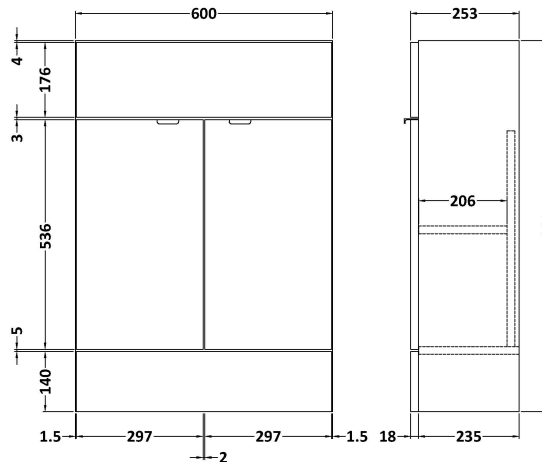

Sales Code: CBI147

Description: 1100 Round Semi Rec Vanity & Wc Unit Rh

Packaging Details

Barcode: 5056211889748

Sales Code: OFF107

Description: 600 Vanity Unit (255mm Deep)

Product Dimensions

Height (mm):	864
Width (mm):	600
Depth (mm):	255
Nett Weight (kg):	17

Packaging Dimensions

Height (mm):	290
Width (mm):	625
Depth (mm):	875
Gross Weight (kg):	17.5

Packaging Data

Box Colour:	Brown Cardboard Box
Box Qty:	1
Label Size:	100 x 50
Label Colour:	Not Applicable
Label Qty:	0

Sales Code: OFF145

Description: 500 Wc Unit (255mm Deep)

Product Dimensions

Height (mm):	864
Width (mm):	500
Depth (mm):	255
Nett Weight (kg):	11.5

Packaging Dimensions

Height (mm):	290
Width (mm):	525
Depth (mm):	875
Gross Weight (kg):	12

Sales Code: PMB513R

Description: 1100 Round S/Recess Polymarble Basin Rh

Product Dimensions

Height (mm):	135
Width (mm):	1103
Depth (mm):	355
Nett Weight (kg):	16

Packaging Dimensions

Height (mm):	190
Width (mm):	420
Depth (mm):	1160
Gross Weight (kg):	16