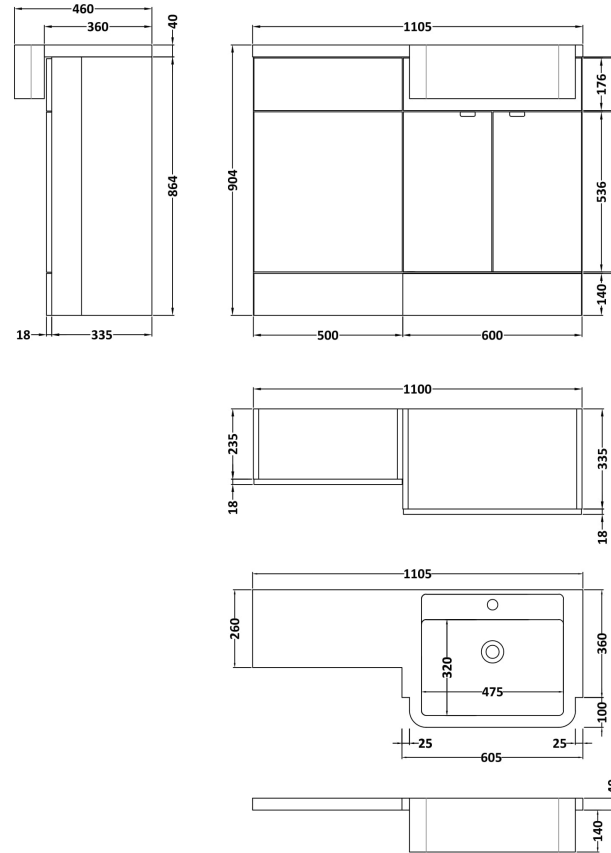

Sales Code: CBI147

Description: 1100 Round Semi Rec Vanity & Wc Unit Rh

Packaging Details

Barcode: 5056211889748

Sales Code: OFF107

Description: 600 Vanity Unit (255mm Deep)

Product Dimensions

Height (mm):	864
Width (mm):	600
Depth (mm):	255
Nett Weight (kg):	17

Packaging Dimensions

Height (mm):	290
Width (mm):	625
Depth (mm):	875
Gross Weight (kg):	17.5

Packaging Data

Box Colour:	Brown Cardboard Box
Box Qty:	1
Label Size:	100 x 50
Label Colour:	Not Applicable
Label Qty:	0

Sales Code: OFF145

Description: 500 Wc Unit (255mm Deep)

Product Dimensions

Height (mm):	864
Width (mm):	500
Depth (mm):	255
Nett Weight (kg):	11.5

Packaging Dimensions

Height (mm):	290
Width (mm):	525
Depth (mm):	875
Gross Weight (kg):	12

Sales Code: PMB513R

Description: 1100 Round S/Recess Polymarble Basin Rh

Product Dimensions

Height (mm):	135
Width (mm):	1103
Depth (mm):	355
Nett Weight (kg):	16

Packaging Dimensions

Height (mm):	190
Width (mm):	420
Depth (mm):	1160
Gross Weight (kg):	16