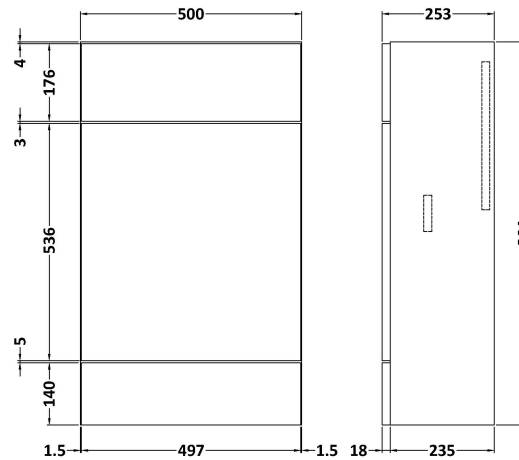

Packaging Dimensions

Height (mm):	290
Width (mm):	625
Depth (mm):	875
Gross Weight (kg):	17.5

Packaging Data

Box Colour:	Brown Cardboard Box
Box Qty:	1
Label Size:	100 x 50
Label Colour:	Not Applicable
Label Qty:	0

Outer Box Dimensions (If Applicable)

Height (mm):	
Width (mm):	
Depth (mm):	
Gross Weight (kg):	
Barcode:	5055275817223

Product Details

Country of Origin:	China
Fitting Instruction:	No
CE & UKCA:	N/A
FSC Certified Materials:	Yes
Colour:	Gloss White
Construction Method:	Cam & Wood Dowel
Construction Type:	Rigid
Cabinet Finish:	MFC Painted Gloss
Fascia Finish:	Mdf Painted Gloss
Cabinet Thickness (mm):	16
Fascia Thickness (mm):	18
Drawer Included:	No
Drawer Type:	Not Applicable
No of Shelves:	1
Hinge Type:	95 Degree Clip-On Soft Close
Hinge Included:	Yes
Adjustable Legs:	No
Fixings Included:	Yes
Handle Style:	Contemporary
Waste Shroud:	No
Handle Included:	Yes
Handle Type:	Wrapover

Sales Code: OFF145

Description: 500 Wc Unit (255mm Deep)

Product Dimensions

Height (mm):	864
Width (mm):	500
Depth (mm):	255
Nett Weight (kg):	11.5

Packaging Dimensions

Height (mm):	290
Width (mm):	525
Depth (mm):	875
Gross Weight (kg):	12

Packaging Data

Box Colour:	Brown Cardboard Box
Box Qty:	1
Label Size:	100 x 50
Label Colour:	Not Applicable
Label Qty:	0

Outer Box Dimensions (If Applicable)

Height (mm):	
Width (mm):	
Depth (mm):	
Gross Weight (kg):	
Barcode:	5055275816752