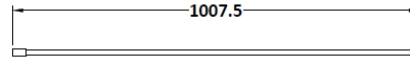

Sales Code: WRSBB14

Description: 1400X1950 Screen With Support Bar Bb

Packaging Details

Barcode: 5056462618166

Sales Code: WRSB1400

Description: Wetroom Screen 1400 X1950mm

Product Dimensions

Height (mm):	1950
Width (mm):	1400
Depth (mm):	14
Nett Weight (kg):	58.3

Packaging Dimensions

Height (mm):	65
Width (mm):	1485
Length (mm):	2010
Gross Weight (kg):	58.3

Packaging Data

Box Colour:	Brown Cardboard Box - Printed
Box Qty:	1
Label Size:	100 x 50
Label Colour:	Not Applicable
Label Qty:	0

Outer Box Dimensions (If Applicable)

Height (mm):	
Width (mm):	
Depth (mm):	
Length (mm):	
Gross Weight (kg):	
Barcode:	5055369007486

Product Details

Country of Origin:	China
Fitting Instruction:	No
CE & UKCA:	Yes
Profile Material:	Aluminium
Profile Finish:	Polished Chrome
Adjustments (mm):	1375mm-1393mm
Entry Width (mm):	N/A
Swing In Dim (mm):	N/A
Swing Out Dim (mm):	N/A
Radius (mm):	Not Applicable
Glass Thickness (mm):	8
Easy Fit:	No
Easy Clean:	Yes
Handle Style:	Not Applicable
Handle Material:	Not Applicable
Enclosure Design:	Frameless
Wheel Type:	Not Applicable
Support Bar Included:	Support Bar Included
Extras:	None

Sales Code: WRSF015

Description: 1950 Wetroom Wall Channel Brass

Product Dimensions

Height (mm):	1950
Width (mm):	
Depth (mm):	
Nett Weight (kg):	0.8

Packaging Dimensions

Height (mm):	45
Width (mm):	185
Length (mm):	1970
Gross Weight (kg):	0.8