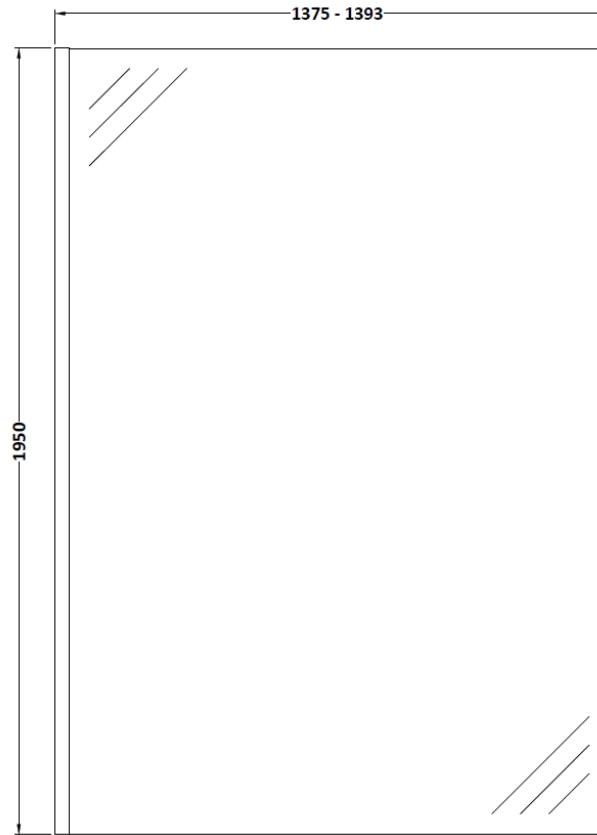

Sales Code: WRSBB14

Description: 1400X1950 Screen With Support Bar Bb

Packaging Details

Barcode: 5056462618166

Sales Code: WRSB1400

Description: Wetroom Screen 1400 X1950mm

Product Dimensions

Height (mm):	1950
Width (mm):	1400
Depth (mm):	14
Nett Weight (kg):	58.3

Packaging Dimensions

Height (mm):	65
Width (mm):	1485
Length (mm):	2010
Gross Weight (kg):	58.3

Packaging Data

Box Colour:	Brown Cardboard Box - Printed
Box Qty:	1
Label Size:	100 x 50
Label Colour:	Not Applicable
Label Qty:	0

Outer Box Dimensions (If Applicable)

Height (mm):	
Width (mm):	
Depth (mm):	
Length (mm):	
Gross Weight (kg):	
Barcode:	5055369007486

Product Details

Country of Origin:	China
Fitting Instruction:	No
CE & UKCA:	Yes
Profile Material:	Aluminium
Profile Finish:	Polished Chrome
Adjustments (mm):	1375mm-1393mm
Entry Width (mm):	N/A
Swing In Dim (mm):	N/A
Swing Out Dim (mm):	N/A
Radius (mm):	Not Applicable
Glass Thickness (mm):	8
Easy Fit:	No
Easy Clean:	Yes
Handle Style:	Not Applicable
Handle Material:	Not Applicable
Enclosure Design:	Frameless
Wheel Type:	Not Applicable
Support Bar Included:	Support Bar Included
Extras:	None

Packaging Data

Box Colour:	Brown Cardboard Box - Printed
Box Qty:	1
Label Size:	100 x 50
Label Colour:	White Label
Label Qty:	1

Outer Box Dimensions (If Applicable)

Height (mm):	
Width (mm):	
Depth (mm):	
Length (mm):	
Gross Weight (kg):	
Barcode:	5056462611860