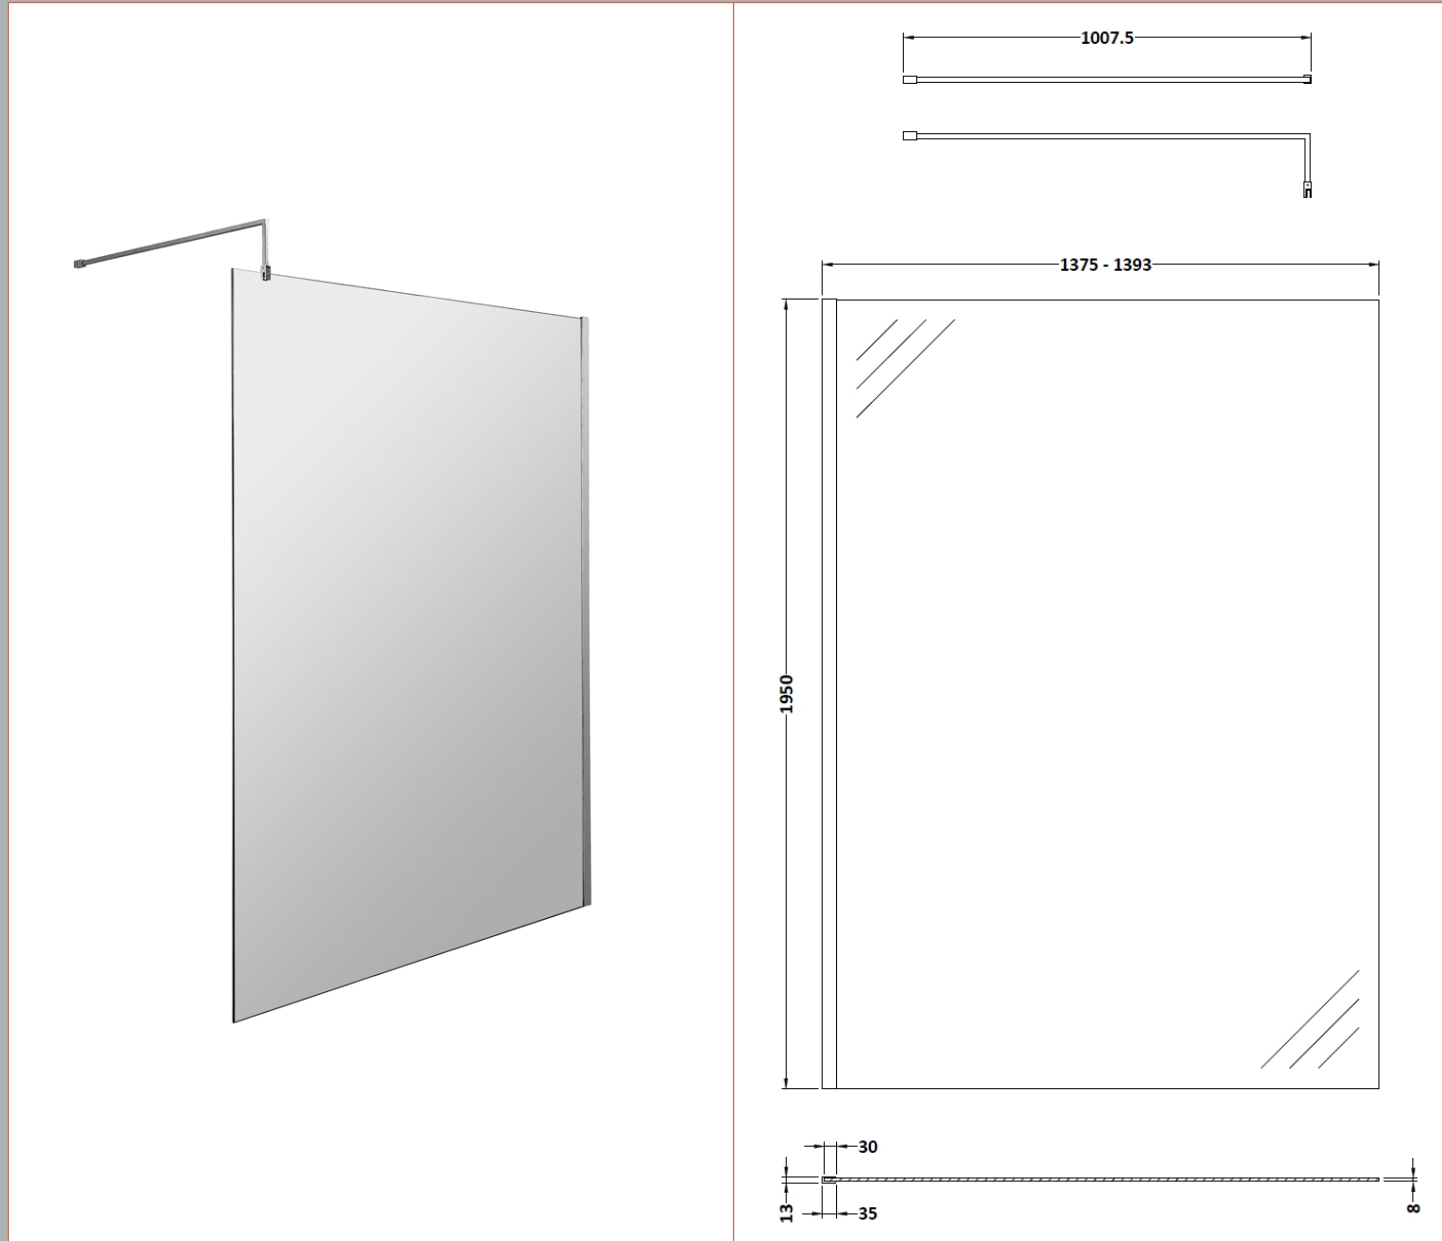

Sales Code: WRSBB14

Description: 1400X1950 Screen With Support Bar Bb

Packaging Details

Barcode: 5056462618166

Sales Code: WRSB1400

Description: Wetroom Screen 1400 X1950mm

Product Dimensions

Height (mm):	1950
Width (mm):	1400
Depth (mm):	14
Nett Weight (kg):	58.3

Packaging Dimensions

Height (mm):	65
Width (mm):	1485
Length (mm):	2010
Gross Weight (kg):	58.3

Packaging Data

Box Colour:	Brown Cardboard Box - Printed
Box Qty:	1
Label Size:	100 x 50
Label Colour:	Not Applicable
Label Qty:	0

Outer Box Dimensions (If Applicable)

Height (mm):	
Width (mm):	
Depth (mm):	
Length (mm):	
Gross Weight (kg):	
Barcode:	5055369007486

Product Details

Country of Origin:	China
Fitting Instruction:	No
CE & UKCA:	Yes
Profile Material:	Aluminium
Profile Finish:	Polished Chrome
Adjustments (mm):	1375mm-1393mm
Entry Width (mm):	N/A
Swing In Dim (mm):	N/A
Swing Out Dim (mm):	N/A
Radius (mm):	Not Applicable
Glass Thickness (mm):	8
Easy Fit:	No
Easy Clean:	Yes
Handle Style:	Not Applicable
Handle Material:	Not Applicable
Enclosure Design:	Frameless
Wheel Type:	Not Applicable
Support Bar Included:	Support Bar Included
Extras:	None

Sales Code: WRSF015

Description: 1950 Wetroom Wall Channel Brass

Product Dimensions

Height (mm):	1950
Width (mm):	
Depth (mm):	
Nett Weight (kg):	0.8

Packaging Dimensions

Height (mm):	45
Width (mm):	185
Length (mm):	1970
Gross Weight (kg):	0.8