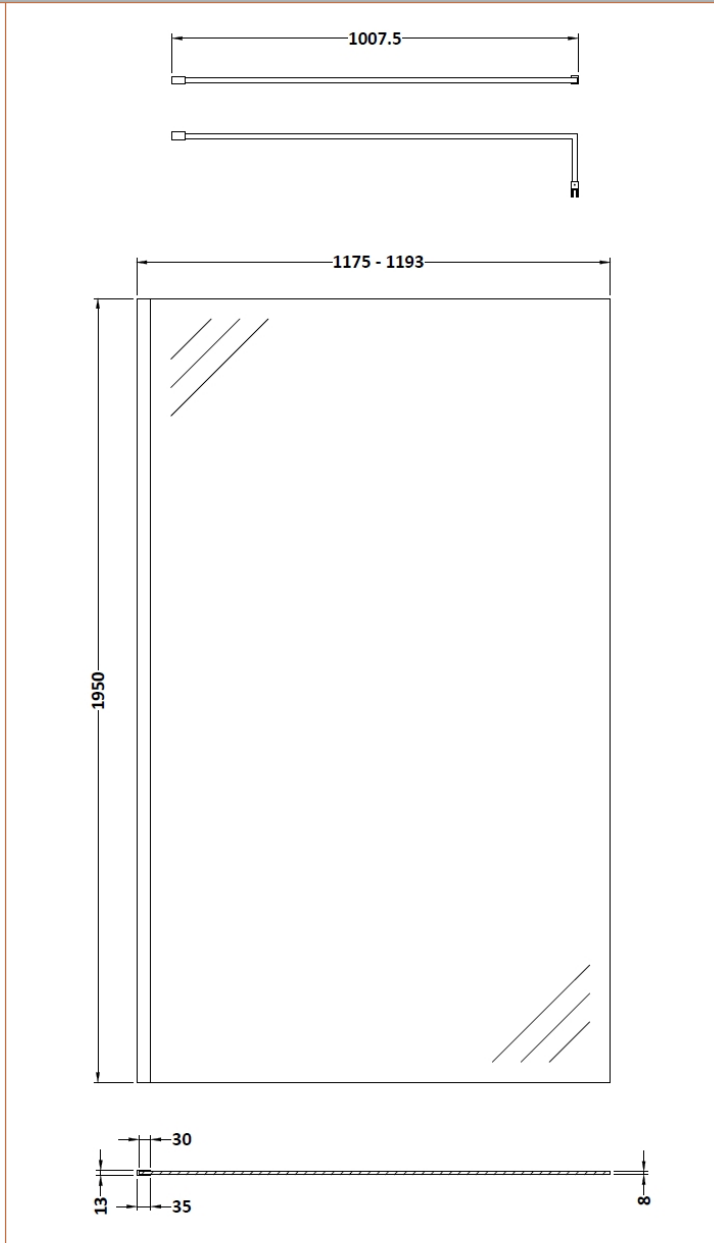

Sales Code: WRSBB12

Description: 1200X1950 Screen With Support Bar Bb

Packaging Details

Barcode: 5056462618159

Sales Code: WRSB1200

Description: Wetroom Screen 1200 X1950mm

Product Dimensions

Height (mm):	1950
Width (mm):	1200
Depth (mm):	14
Nett Weight (kg):	50.4

Packaging Dimensions

Height (mm):	65
Width (mm):	1250
Length (mm):	2010
Gross Weight (kg):	50.4

Packaging Data

Box Colour:	Brown Cardboard Box - Printed
Box Qty:	1
Label Size:	100 x 50
Label Colour:	Not Applicable
Label Qty:	0

Outer Box Dimensions (If Applicable)

Height (mm):	
Width (mm):	
Depth (mm):	
Length (mm):	
Gross Weight (kg):	
Barcode:	5055369007479

Product Details

Country of Origin:	China
Fitting Instruction:	No
CE & UKCA:	Yes
Profile Material:	Aluminium
Profile Finish:	Polished Chrome
Adjustments (mm):	1175mm-1193mm
Entry Width (mm):	N/A
Swing In Dim (mm):	N/A
Swing Out Dim (mm):	N/A
Radius (mm):	Not Applicable
Glass Thickness (mm):	8
Easy Fit:	No
Easy Clean:	Yes
Handle Style:	Not Applicable
Handle Material:	Not Applicable
Enclosure Design:	Frameless
Wheel Type:	Not Applicable
Support Bar Included:	Support Bar Included
Extras:	None

Sales Code: WRSF015

Description: 1950 Wetroom Wall Channel Brass

Product Dimensions

Height (mm):	1950
Width (mm):	
Depth (mm):	
Nett Weight (kg):	0.8

Packaging Dimensions

Height (mm):	45
Width (mm):	185
Length (mm):	1970
Gross Weight (kg):	0.8