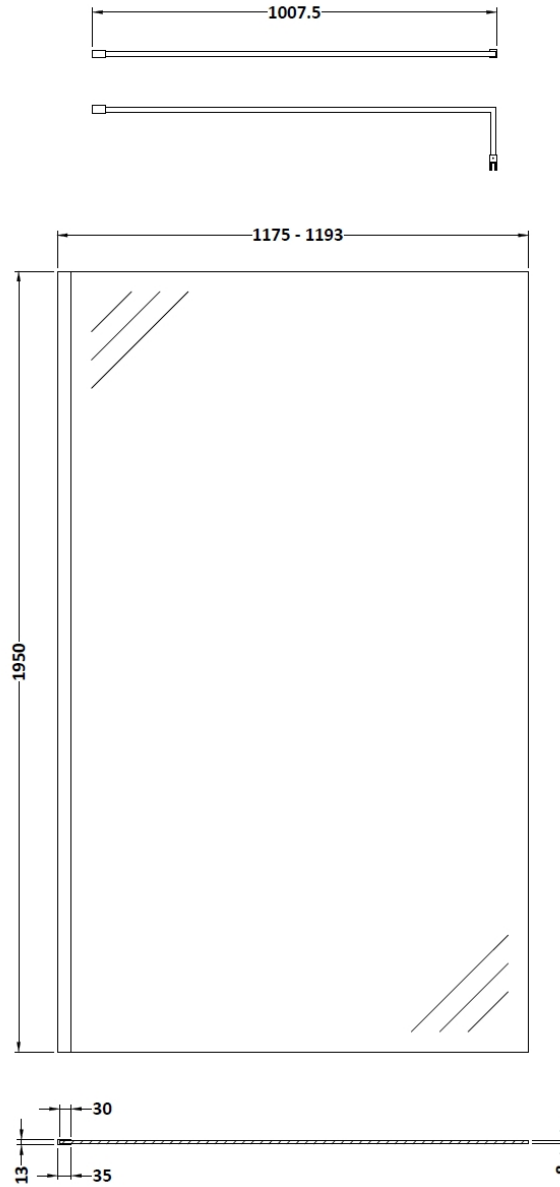

Sales Code: WRSBB12

Description: 1200X1950 Screen With Support Bar Bb

Packaging Details

Barcode: 5056462618159

Sales Code: WRSB1200

Description: Wetroom Screen 1200 X1950mm

Product Dimensions

Height (mm):	1950
Width (mm):	1200
Depth (mm):	14
Nett Weight (kg):	50.4

Packaging Dimensions

Height (mm):	65
Width (mm):	1250
Length (mm):	2010
Gross Weight (kg):	50.4

Packaging Data

Box Colour:	Brown Cardboard Box - Printed
Box Qty:	1
Label Size:	100 x 50
Label Colour:	Not Applicable
Label Qty:	0

Outer Box Dimensions (If Applicable)

Height (mm):	
Width (mm):	
Depth (mm):	
Length (mm):	
Gross Weight (kg):	
Barcode:	5055369007479

Product Details

Country of Origin:	China
Fitting Instruction:	No
CE & UKCA:	Yes
Profile Material:	Aluminium
Profile Finish:	Polished Chrome
Adjustments (mm):	1175mm-1193mm
Entry Width (mm):	N/A
Swing In Dim (mm):	N/A
Swing Out Dim (mm):	N/A
Radius (mm):	Not Applicable
Glass Thickness (mm):	8
Easy Fit:	No
Easy Clean:	Yes
Handle Style:	Not Applicable
Handle Material:	Not Applicable
Enclosure Design:	Frameless
Wheel Type:	Not Applicable
Support Bar Included:	Support Bar Included
Extras:	None

Sales Code: WRSF015

Description: 1950 Wetroom Wall Channel Brass

Product Dimensions

Height (mm):	1950
Width (mm):	
Depth (mm):	
Nett Weight (kg):	0.8

Packaging Dimensions

Height (mm):	45
Width (mm):	185
Length (mm):	1970
Gross Weight (kg):	0.8