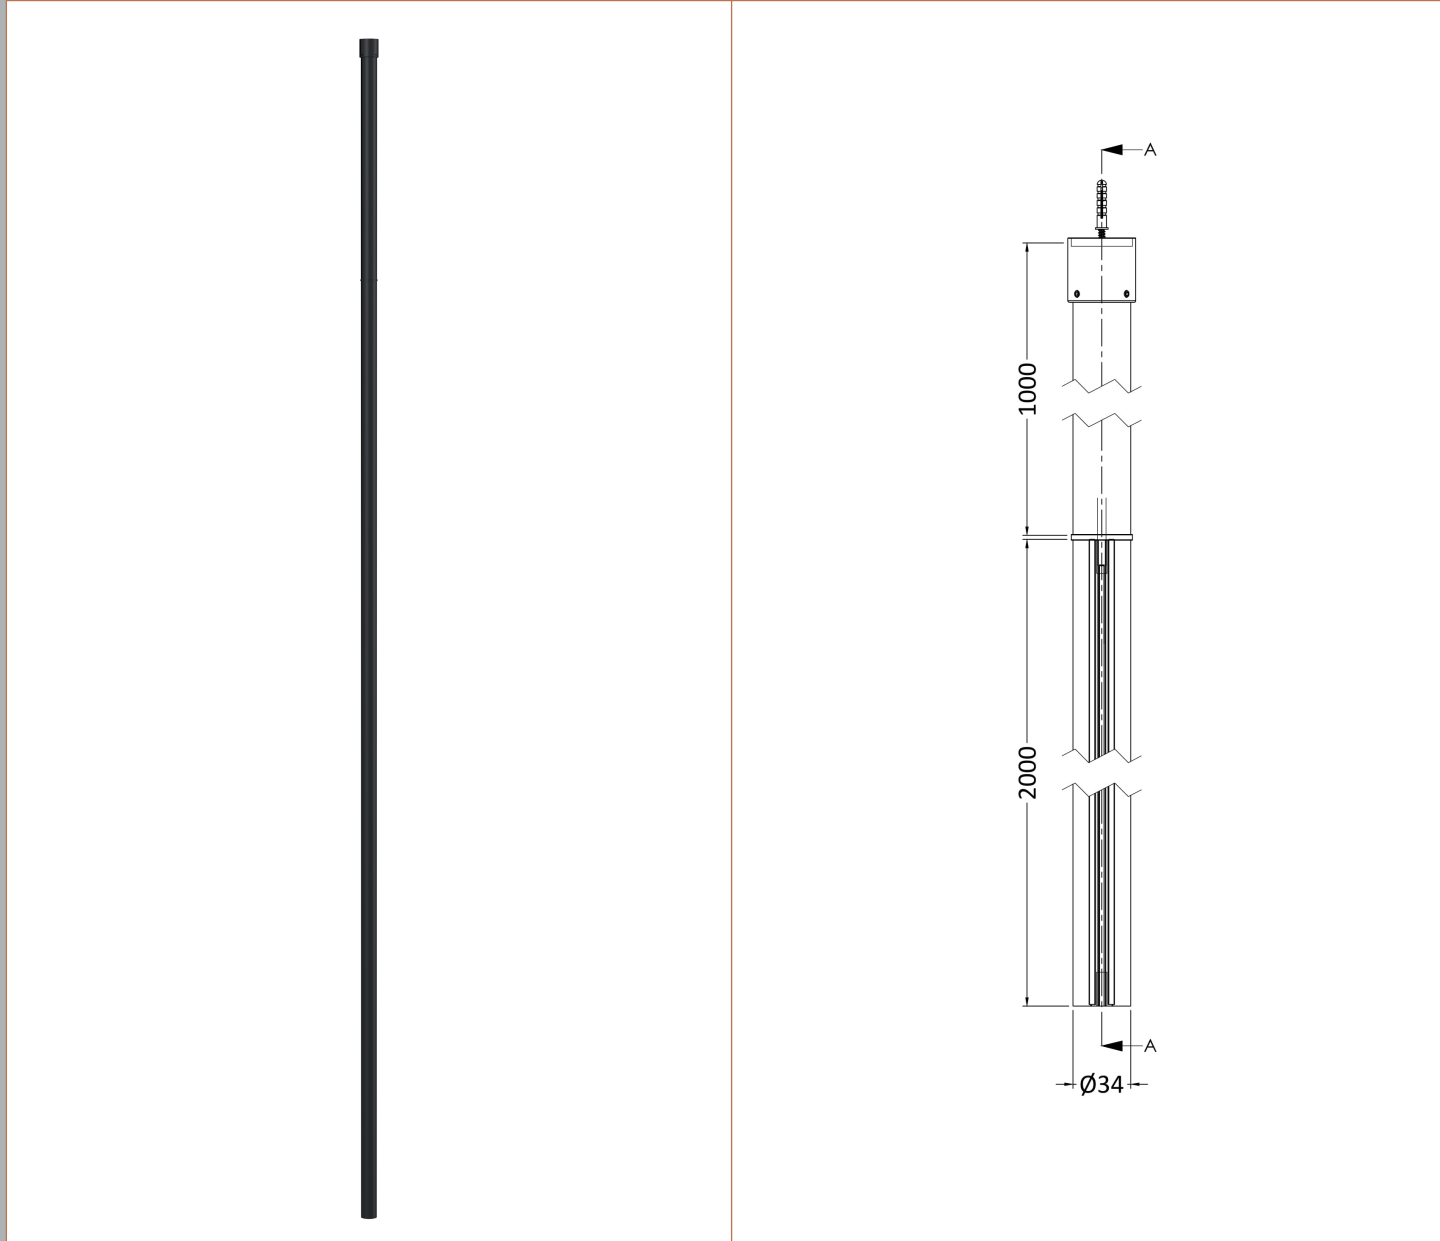

Sales Code: BFCPB080

Description: ABSTRACT 800 Screen With Ceiling Posts

Packaging Details

Barcode: 5056462644226

Sales Code: WRSFB080

Description: ABSTRACT Wetroom Screen 800X1950x8

Product Dimensions

Height (mm):	1950
Width (mm):	793
Depth (mm):	14
Nett Weight (kg):	35.4

Outer Box Dimensions (If Applicable)

Height (mm):	
Width (mm):	
Depth (mm):	
Length (mm):	
Gross Weight (kg):	
Barcode:	5056462614137

Product Details

Country of Origin:	China
Fitting Instruction:	No
CE & UKCA:	Yes
Profile Material:	Aluminium
Profile Finish:	Matt Black
Adjustments (mm):	775mm-793mm
Entry Width (mm):	N/A
Swing In Dim (mm):	N/A
Swing Out Dim (mm):	N/A
Radius (mm):	Not Applicable
Glass Thickness (mm):	8
Easy Fit:	No
Easy Clean:	No
Handle Style:	Not Applicable
Handle Material:	Not Applicable
Enclosure Design:	Frameless
Wheel Type:	Not Applicable
Support Bar Included:	Support Bar Included
Extras:	None

Sales Code: WRSF006

Description: 2/1M Wetroom Screen Ceiling Post Black

Product Dimensions

Height (mm):	3000
Width (mm):	34
Depth (mm):	34
Nett Weight (kg):	3

Packaging Dimensions

Height (mm):	2030
Width (mm):	100
Length (mm):	70
Gross Weight (kg):	3

Product Details

Country of Origin:	China
Fitting Instruction:	No
CE & UKCA:	N/A
Profile Material:	Aluminium
Profile Finish:	Matt Black
Adjustments (mm):	N/A
Entry Width (mm):	N/A
Swing In Dim (mm):	N/A
Swing Out Dim (mm):	N/A
Radius (mm):	Not Applicable
Glass Thickness (mm):	
Easy Fit:	Not Applicable
Easy Clean:	Not Applicable
Handle Style:	Not Applicable
Handle Material:	Not Applicable
Enclosure Design:	Not Applicable
Wheel Type:	Not Applicable
Support Bar Included:	Support Bar Not Included
Extras:	None