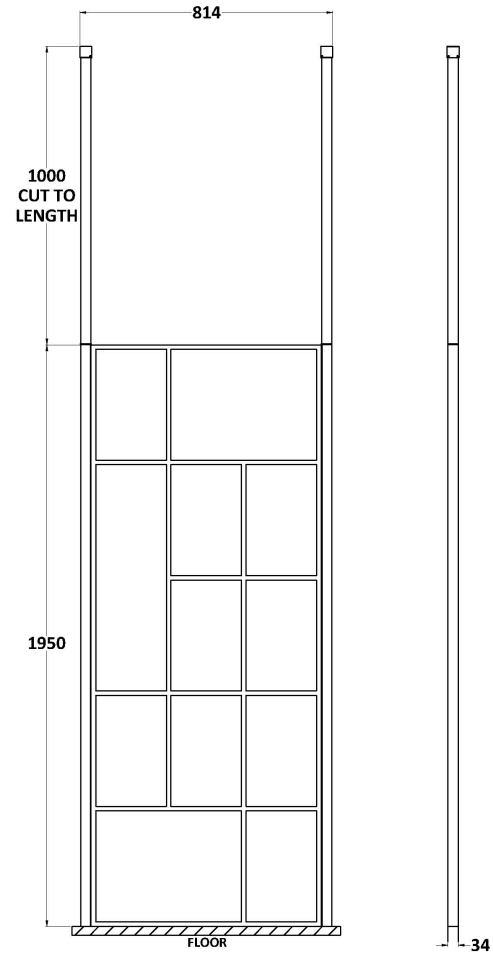

Sales Code: BFCPB080

Description: ABSTRACT 800 Screen With Ceiling Posts

Packaging Details

Barcode: 5056462644226

Sales Code: WRSFB080

Description: ABSTRACT Wetroom Screen 800X1950x8

Product Dimensions

Height (mm):	1950
Width (mm):	793
Depth (mm):	14
Nett Weight (kg):	35.4

Packaging Dimensions

Height (mm):	60
Width (mm):	850
Length (mm):	2070
Gross Weight (kg):	35.9

Packaging Data

Box Colour:	Brown Cardboard Box - Printed
Box Qty:	1
Label Size:	x
Label Colour:	Not Applicable
Label Qty:	0

Outer Box Dimensions (If Applicable)

Height (mm):	
Width (mm):	
Depth (mm):	
Length (mm):	
Gross Weight (kg):	
Barcode:	5056462614137

Product Details

Country of Origin:	China
Fitting Instruction:	No
CE & UKCA:	Yes
Profile Material:	Aluminium
Profile Finish:	Matt Black
Adjustments (mm):	775mm-793mm
Entry Width (mm):	N/A
Swing In Dim (mm):	N/A
Swing Out Dim (mm):	N/A
Radius (mm):	Not Applicable
Glass Thickness (mm):	8
Easy Fit:	No
Easy Clean:	No
Handle Style:	Not Applicable
Handle Material:	Not Applicable
Enclosure Design:	Frameless
Wheel Type:	Not Applicable
Support Bar Included:	Support Bar Included
Extras:	None

Sales Code: WRSF006

Description: 2/1M Wetroom Screen Ceiling Post Black

Product Dimensions

Height (mm):	3000
Width (mm):	34
Depth (mm):	34
Nett Weight (kg):	3

Packaging Dimensions

Height (mm):	2030
Width (mm):	100
Length (mm):	70
Gross Weight (kg):	3