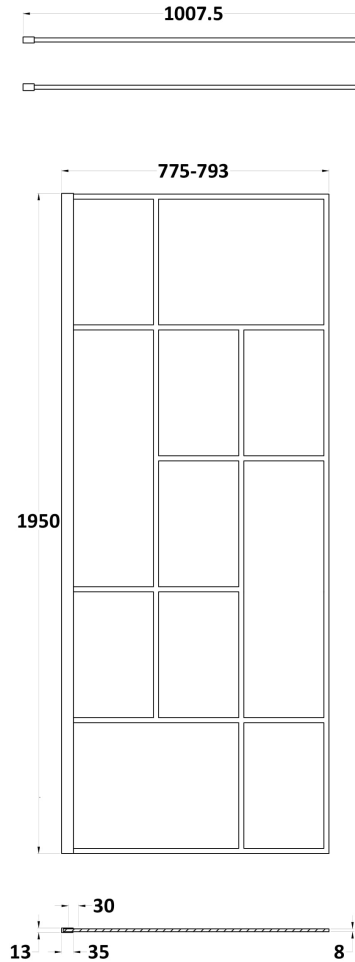

Sales Code: BFCPB080

Description: ABSTRACT 800 Screen With Ceiling Posts

Packaging Details

Barcode: 5056462644226

Sales Code: WRSFB080

Description: ABSTRACT Wetroom Screen 800X1950x8

Product Dimensions

Height (mm):	1950
Width (mm):	793
Depth (mm):	14
Nett Weight (kg):	35.4

Packaging Dimensions

Height (mm):	60
Width (mm):	850
Length (mm):	2070
Gross Weight (kg):	35.9

Packaging Data

Box Colour:	Brown Cardboard Box - Printed
Box Qty:	1
Label Size:	x
Label Colour:	Not Applicable
Label Qty:	0

Outer Box Dimensions (If Applicable)

Height (mm):	
Width (mm):	
Depth (mm):	
Length (mm):	
Gross Weight (kg):	
Barcode:	5056462614137

Product Details

Country of Origin:	China
Fitting Instruction:	No
CE & UKCA:	Yes
Profile Material:	Aluminium
Profile Finish:	Matt Black
Adjustments (mm):	775mm-793mm
Entry Width (mm):	N/A
Swing In Dim (mm):	N/A
Swing Out Dim (mm):	N/A
Radius (mm):	Not Applicable
Glass Thickness (mm):	8
Easy Fit:	No
Easy Clean:	No
Handle Style:	Not Applicable
Handle Material:	Not Applicable
Enclosure Design:	Frameless
Wheel Type:	Not Applicable
Support Bar Included:	Support Bar Included
Extras:	None

Packaging Data

Box Colour:	Brown Cardboard Box - Printed
Box Qty:	1
Label Size:	100 x 50
Label Colour:	White Label
Label Qty:	1

Outer Box Dimensions (If Applicable)

Height (mm):	
Width (mm):	
Depth (mm):	
Length (mm):	
Gross Weight (kg):	
Barcode:	5056211850601