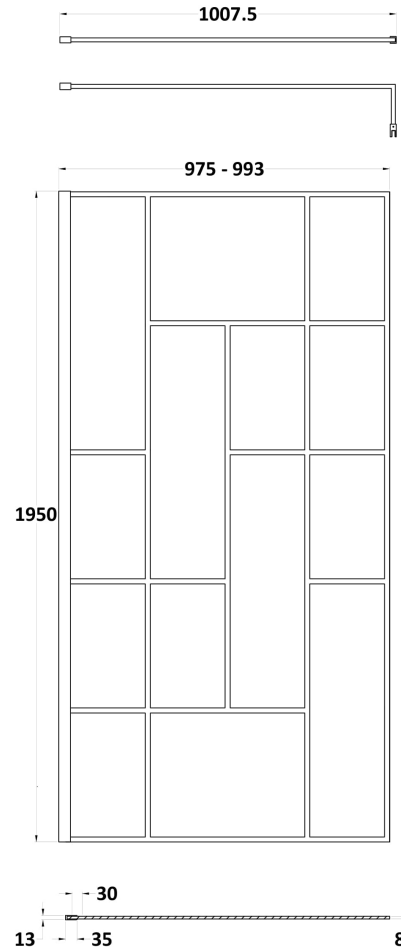

Sales Code: BFCPB10

Description: ABSTRACT 1000 Screen With Ceiling Posts

Packaging Details

Barcode: 5056462644240

Sales Code: WRSFB10

Description: ABSTRACT Wetroom Screen 1000X1950x8

Product Dimensions

Height (mm):	1950
Width (mm):	993
Depth (mm):	14
Nett Weight (kg):	44.3

Packaging Dimensions

Height (mm):	60
Width (mm):	1050
Length (mm):	2070
Gross Weight (kg):	44.8

Packaging Data

Box Colour:	Brown Cardboard Box - Printed
Box Qty:	1
Label Size:	x
Label Colour:	Not Applicable
Label Qty:	0

Outer Box Dimensions (If Applicable)

Height (mm):	
Width (mm):	
Depth (mm):	
Length (mm):	
Gross Weight (kg):	
Barcode:	5056462614151

Product Details

Country of Origin:	China
Fitting Instruction:	No
CE & UKCA:	Yes
Profile Material:	Aluminium
Profile Finish:	Matt Black
Adjustments (mm):	975mm-993mm
Entry Width (mm):	N/A
Swing In Dim (mm):	N/A
Swing Out Dim (mm):	N/A
Radius (mm):	Not Applicable
Glass Thickness (mm):	8
Easy Fit:	No
Easy Clean:	No
Handle Style:	Not Applicable
Handle Material:	Not Applicable
Enclosure Design:	Frameless
Wheel Type:	Not Applicable
Support Bar Included:	Support Bar Included
Extras:	None

Packaging Data

Box Colour:	Brown Cardboard Box - Printed
Box Qty:	1
Label Size:	100 x 50
Label Colour:	White Label
Label Qty:	1

Outer Box Dimensions (If Applicable)

Height (mm):	
Width (mm):	
Depth (mm):	
Length (mm):	
Gross Weight (kg):	
Barcode:	5056211850601