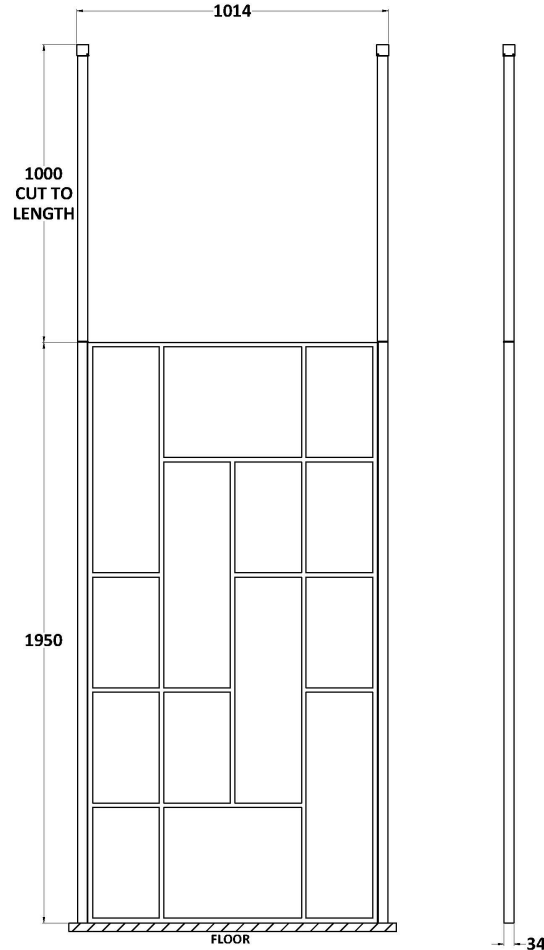

Sales Code: BFCPB10

Description: ABSTRACT 1000 Screen With Ceiling Posts

Packaging Details

Barcode: 5056462644240

Sales Code: WRSFB10

Description: ABSTRACT Wetroom Screen 1000X1950x8

Product Dimensions

Height (mm):	1950
Width (mm):	993
Depth (mm):	14
Nett Weight (kg):	44.3

Packaging Dimensions

Height (mm):	60
Width (mm):	1050
Length (mm):	2070
Gross Weight (kg):	44.8

Packaging Data

Box Colour:	Brown Cardboard Box - Printed
Box Qty:	1
Label Size:	x
Label Colour:	Not Applicable
Label Qty:	0

Outer Box Dimensions (If Applicable)

Height (mm):	
Width (mm):	
Depth (mm):	
Length (mm):	
Gross Weight (kg):	
Barcode:	5056462614151

Product Details

Country of Origin:	China
Fitting Instruction:	No
CE & UKCA:	Yes
Profile Material:	Aluminium
Profile Finish:	Matt Black
Adjustments (mm):	975mm-993mm
Entry Width (mm):	N/A
Swing In Dim (mm):	N/A
Swing Out Dim (mm):	N/A
Radius (mm):	Not Applicable
Glass Thickness (mm):	8
Easy Fit:	No
Easy Clean:	No
Handle Style:	Not Applicable
Handle Material:	Not Applicable
Enclosure Design:	Frameless
Wheel Type:	Not Applicable
Support Bar Included:	Support Bar Included
Extras:	None

Sales Code: WRSF006

Description: 2/1M Wetroom Screen Ceiling Post Black

Product Dimensions

Height (mm):	3000
Width (mm):	34
Depth (mm):	34
Nett Weight (kg):	3

Packaging Dimensions

Height (mm):	2030
Width (mm):	100
Length (mm):	70
Gross Weight (kg):	3