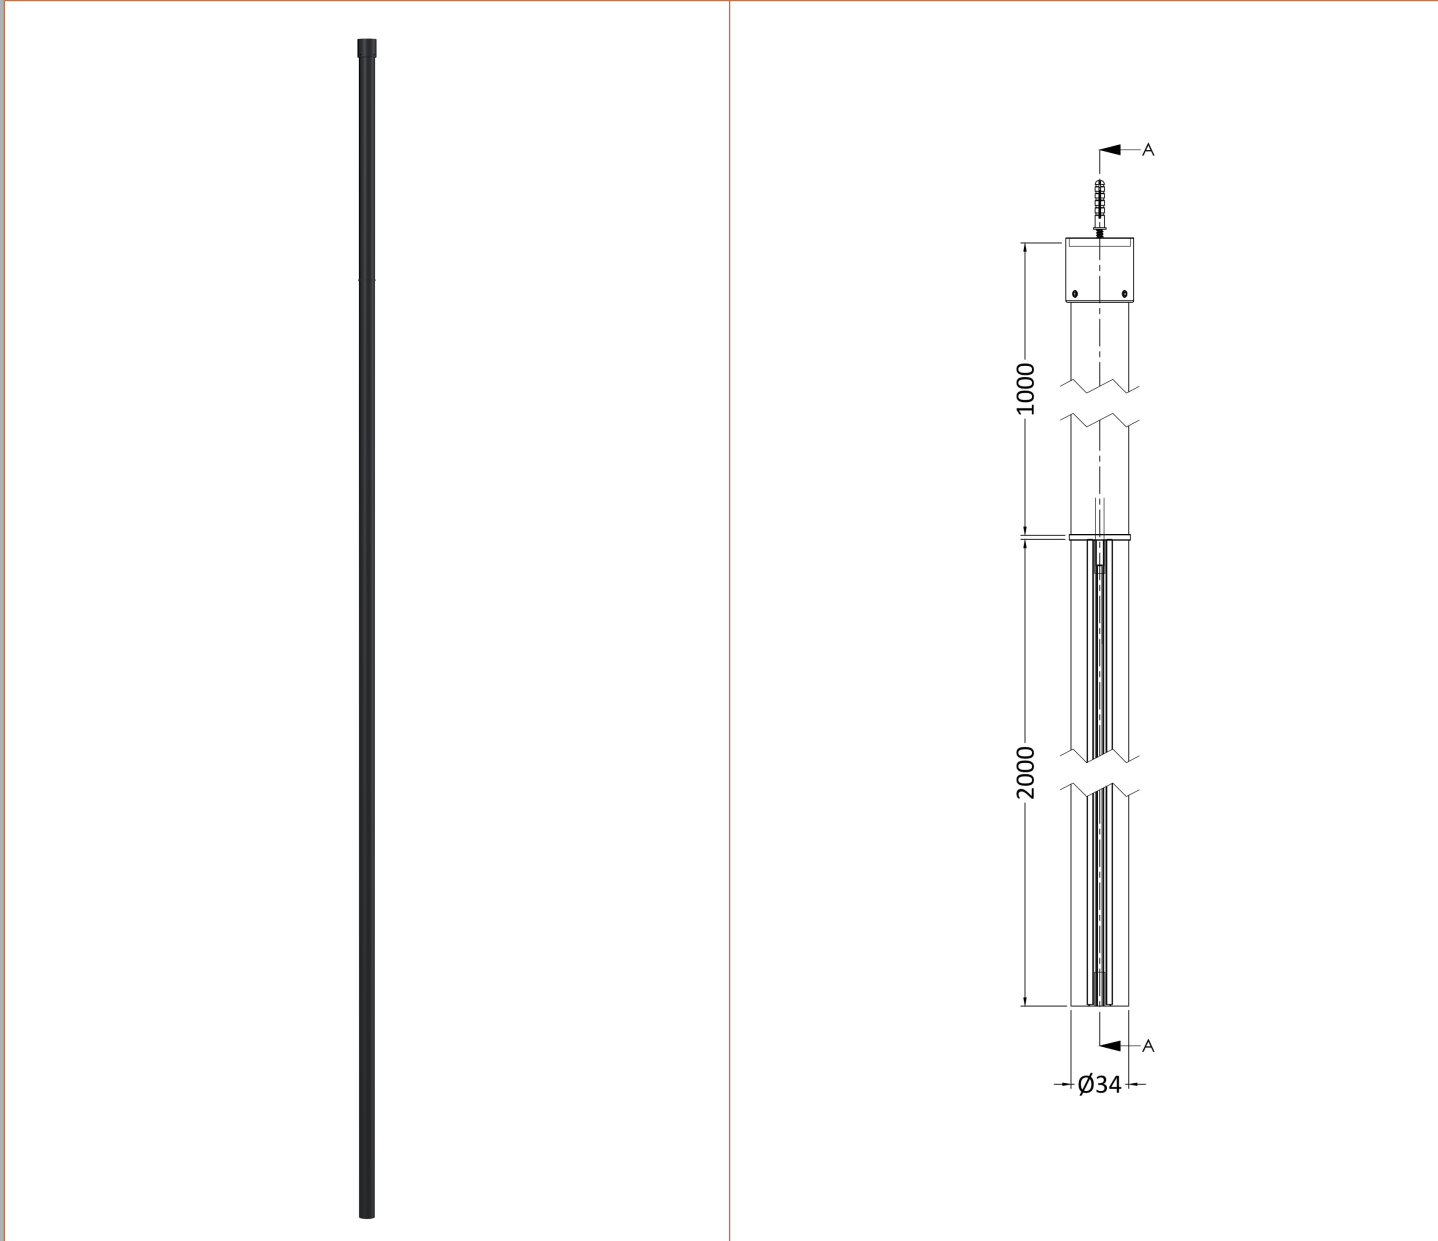

Sales Code: BFCPB10

Description: ABSTRACT 1000 Screen With Ceiling Posts

Packaging Details

Barcode: 5056462644240

Sales Code: WRSFB10

Description: ABSTRACT Wetroom Screen 1000X1950x8

Product Dimensions

Height (mm):	1950
Width (mm):	993
Depth (mm):	14
Nett Weight (kg):	44.3

Packaging Dimensions

Height (mm):	60
Width (mm):	1050
Length (mm):	2070
Gross Weight (kg):	44.8

Packaging Data

Box Colour:	Brown Cardboard Box - Printed
Box Qty:	1
Label Size:	x
Label Colour:	Not Applicable
Label Qty:	0

Outer Box Dimensions (If Applicable)

Height (mm):	
Width (mm):	
Depth (mm):	
Length (mm):	
Gross Weight (kg):	
Barcode:	5056462614151

Product Details

Country of Origin:	China
Fitting Instruction:	No
CE & UKCA:	Yes
Profile Material:	Aluminium
Profile Finish:	Matt Black
Adjustments (mm):	975mm-993mm
Entry Width (mm):	N/A
Swing In Dim (mm):	N/A
Swing Out Dim (mm):	N/A
Radius (mm):	Not Applicable
Glass Thickness (mm):	8
Easy Fit:	No
Easy Clean:	No
Handle Style:	Not Applicable
Handle Material:	Not Applicable
Enclosure Design:	Frameless
Wheel Type:	Not Applicable
Support Bar Included:	Support Bar Included
Extras:	None

Sales Code: WRSF006

Description: 2/1M Wetroom Screen Ceiling Post Black

Product Dimensions

Height (mm):	3000
Width (mm):	34
Depth (mm):	34
Nett Weight (kg):	3

Packaging Dimensions

Height (mm):	2030
Width (mm):	100
Length (mm):	70
Gross Weight (kg):	3