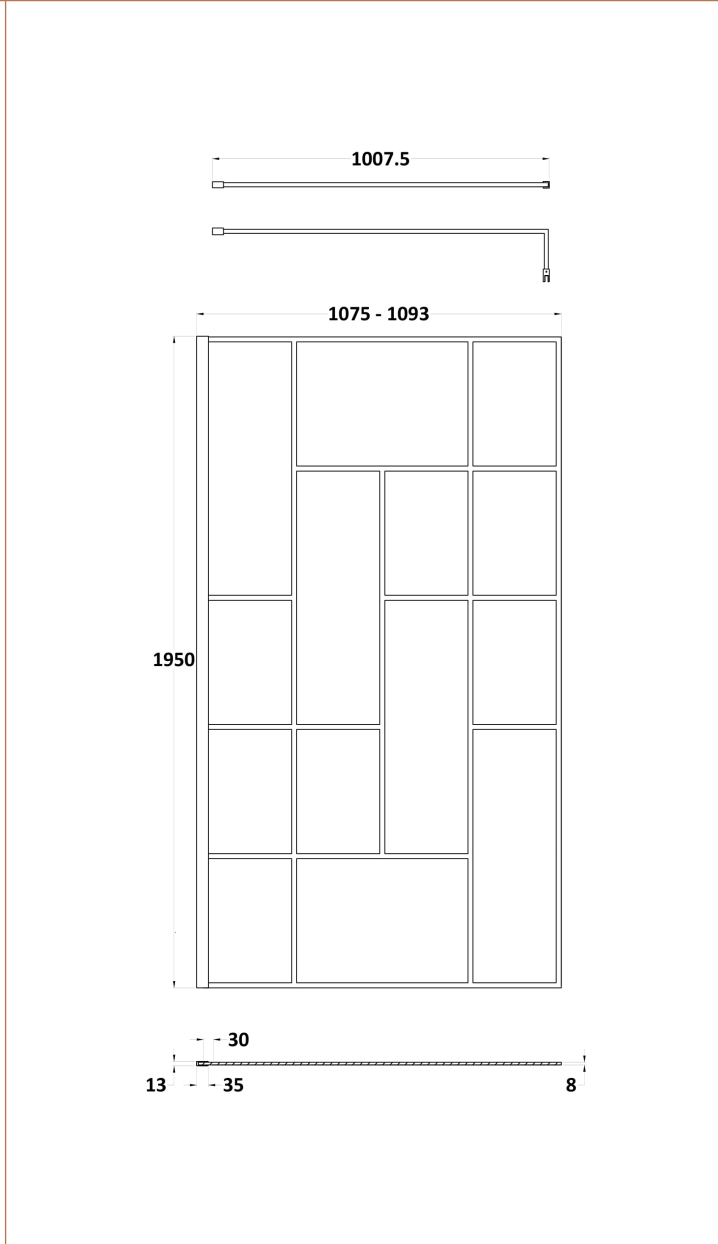

Sales Code: BFCPB11

Description: ABSTRACT 1100 Screen With Ceiling Posts

Packaging Details

Barcode: 5056462644257

Sales Code: WRSFB11

Description: ABSTRACT Wetroom Screen 1100X1950x8

Product Dimensions

Height (mm):	1950
Width (mm):	1093
Depth (mm):	14
Nett Weight (kg):	48.3

Packaging Dimensions

Height (mm):	60
Width (mm):	1150
Length (mm):	2070
Gross Weight (kg):	48.8

Packaging Data

Box Colour:	Brown Cardboard Box - Printed
Box Qty:	1
Label Size:	x
Label Colour:	Not Applicable
Label Qty:	0

Outer Box Dimensions (If Applicable)

Height (mm):	
Width (mm):	
Depth (mm):	
Length (mm):	
Gross Weight (kg):	
Barcode:	5056462614168

Product Details

Country of Origin:	China
Fitting Instruction:	No
CE & UKCA:	Yes
Profile Material:	Aluminium
Profile Finish:	Matt Black
Adjustments (mm):	1075mm-1093mm
Entry Width (mm):	N/A
Swing In Dim (mm):	N/A
Swing Out Dim (mm):	N/A
Radius (mm):	Not Applicable
Glass Thickness (mm):	8
Easy Fit:	No
Easy Clean:	No
Handle Style:	Not Applicable
Handle Material:	Not Applicable
Enclosure Design:	Frameless
Wheel Type:	Not Applicable
Support Bar Included:	Support Bar Included
Extras:	None

Sales Code: WRSF006

Description: 2/1M Wetroom Screen Ceiling Post Black

Product Dimensions

Height (mm):	3000
Width (mm):	34
Depth (mm):	34
Nett Weight (kg):	3

Packaging Dimensions

Height (mm):	2030
Width (mm):	100
Length (mm):	70
Gross Weight (kg):	3