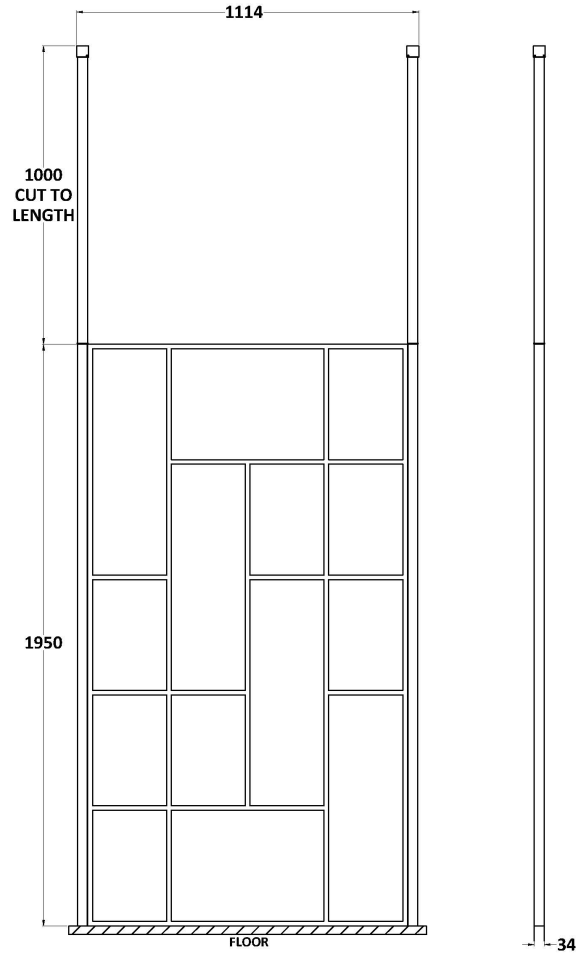

Sales Code: BFCPB11

Description: ABSTRACT 1100 Screen With Ceiling Posts

Packaging Details

Barcode: 5056462644257

Sales Code: WRSFB11

Description: ABSTRACT Wetroom Screen 1100X1950x8

Product Dimensions

Height (mm):	1950
Width (mm):	1093
Depth (mm):	14
Nett Weight (kg):	48.3

Packaging Dimensions

Height (mm):	60
Width (mm):	1150
Length (mm):	2070
Gross Weight (kg):	48.8

Packaging Data

Box Colour:	Brown Cardboard Box - Printed
Box Qty:	1
Label Size:	x
Label Colour:	Not Applicable
Label Qty:	0

Outer Box Dimensions (If Applicable)

Height (mm):	
Width (mm):	
Depth (mm):	
Length (mm):	
Gross Weight (kg):	
Barcode:	5056462614168

Product Details

Country of Origin:	China
Fitting Instruction:	No
CE & UKCA:	Yes
Profile Material:	Aluminium
Profile Finish:	Matt Black
Adjustments (mm):	1075mm-1093mm
Entry Width (mm):	N/A
Swing In Dim (mm):	N/A
Swing Out Dim (mm):	N/A
Radius (mm):	Not Applicable
Glass Thickness (mm):	8
Easy Fit:	No
Easy Clean:	No
Handle Style:	Not Applicable
Handle Material:	Not Applicable
Enclosure Design:	Frameless
Wheel Type:	Not Applicable
Support Bar Included:	Support Bar Included
Extras:	None

Packaging Data

Box Colour:	Brown Cardboard Box - Printed
Box Qty:	1
Label Size:	100 x 50
Label Colour:	White Label
Label Qty:	1

Outer Box Dimensions (If Applicable)

Height (mm):	
Width (mm):	
Depth (mm):	
Length (mm):	
Gross Weight (kg):	
Barcode:	5056211850601