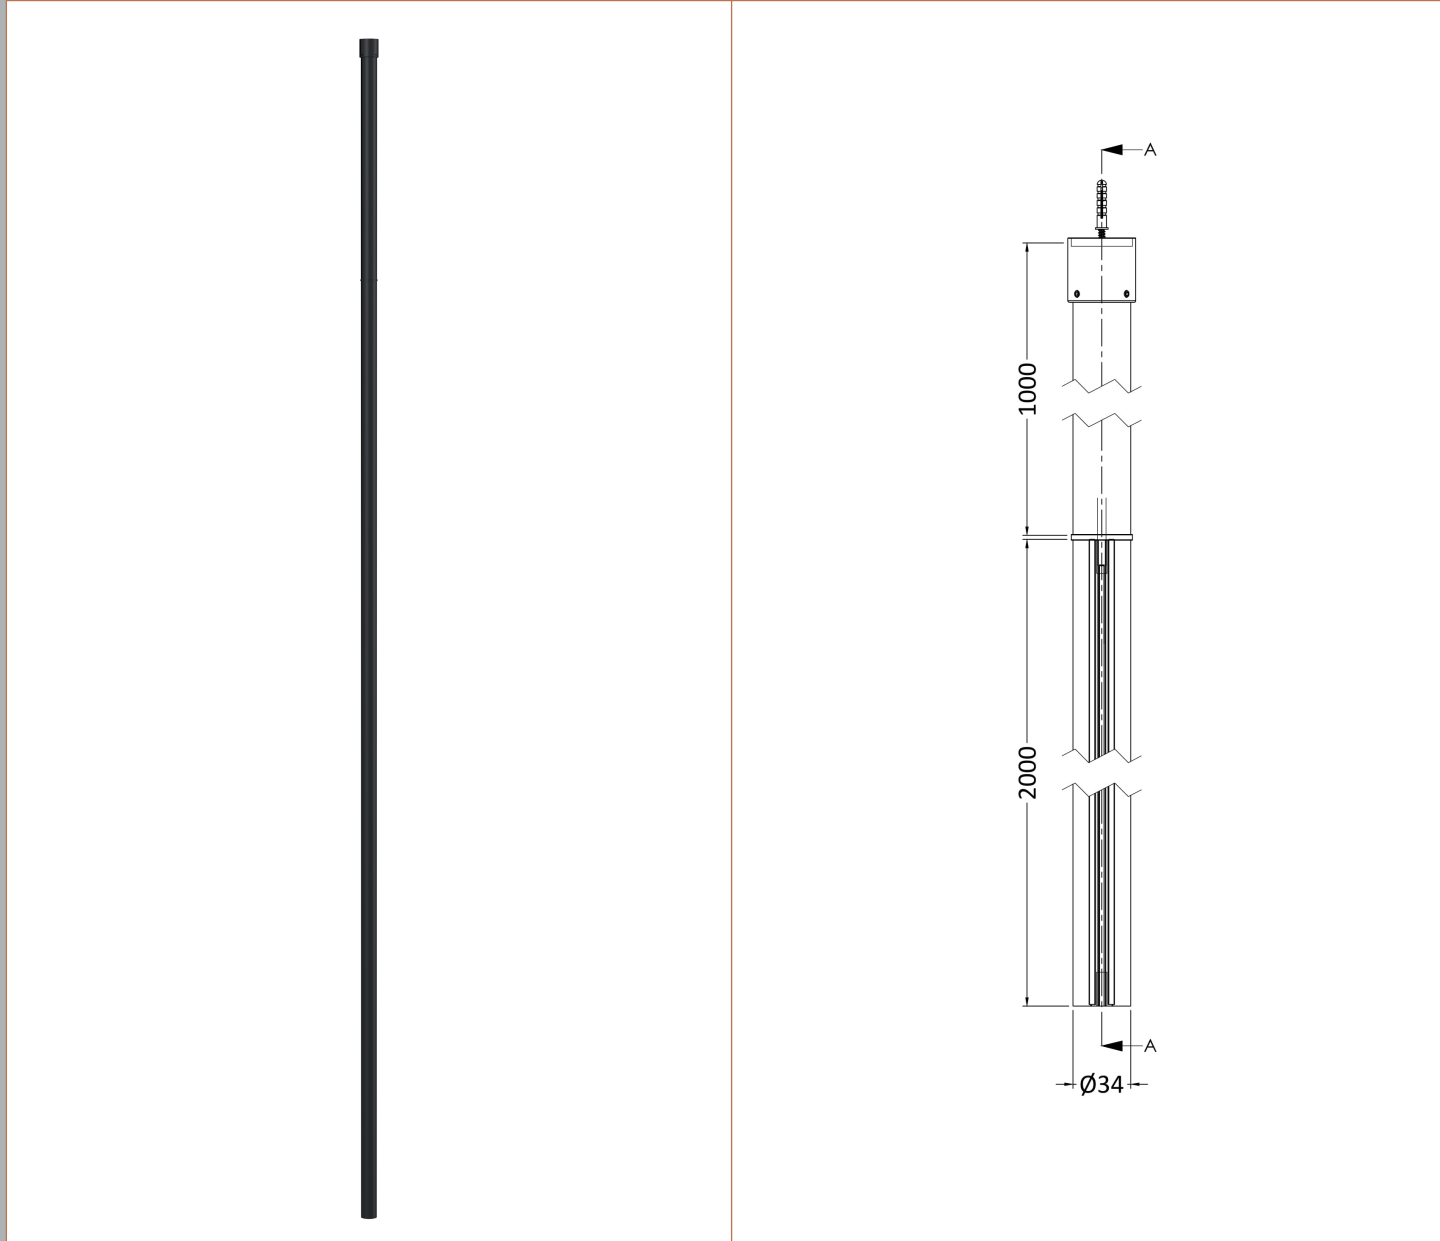

Sales Code: BFCPB11

Description: ABSTRACT 1100 Screen With Ceiling Posts

Packaging Details

Barcode: 5056462644257

Sales Code: WRSFB11

Description: ABSTRACT Wetroom Screen 1100X1950x8

Product Dimensions

Height (mm):	1950
Width (mm):	1093
Depth (mm):	14
Nett Weight (kg):	48.3

Outer Box Dimensions (If Applicable)

Height (mm):	
Width (mm):	
Depth (mm):	
Length (mm):	
Gross Weight (kg):	
Barcode:	5056462614168

Product Details

Country of Origin:	China
Fitting Instruction:	No
CE & UKCA:	Yes
Profile Material:	Aluminium
Profile Finish:	Matt Black
Adjustments (mm):	1075mm-1093mm
Entry Width (mm):	N/A
Swing In Dim (mm):	N/A
Swing Out Dim (mm):	N/A
Radius (mm):	Not Applicable
Glass Thickness (mm):	8
Easy Fit:	No
Easy Clean:	No
Handle Style:	Not Applicable
Handle Material:	Not Applicable
Enclosure Design:	Frameless
Wheel Type:	Not Applicable
Support Bar Included:	Support Bar Included
Extras:	None

Sales Code: WRSF006

Description: 2/1M Wetroom Screen Ceiling Post Black

Product Dimensions

Height (mm):	3000
Width (mm):	34
Depth (mm):	34
Nett Weight (kg):	3

Packaging Dimensions

Height (mm):	2030
Width (mm):	100
Length (mm):	70
Gross Weight (kg):	3

Product Details

Country of Origin:	China
Fitting Instruction:	No
CE & UKCA:	N/A
Profile Material:	Aluminium
Profile Finish:	Matt Black
Adjustments (mm):	N/A
Entry Width (mm):	N/A
Swing In Dim (mm):	N/A
Swing Out Dim (mm):	N/A
Radius (mm):	Not Applicable
Glass Thickness (mm):	
Easy Fit:	Not Applicable
Easy Clean:	Not Applicable
Handle Style:	Not Applicable
Handle Material:	Not Applicable
Enclosure Design:	Not Applicable
Wheel Type:	Not Applicable
Support Bar Included:	Support Bar Not Included
Extras:	None