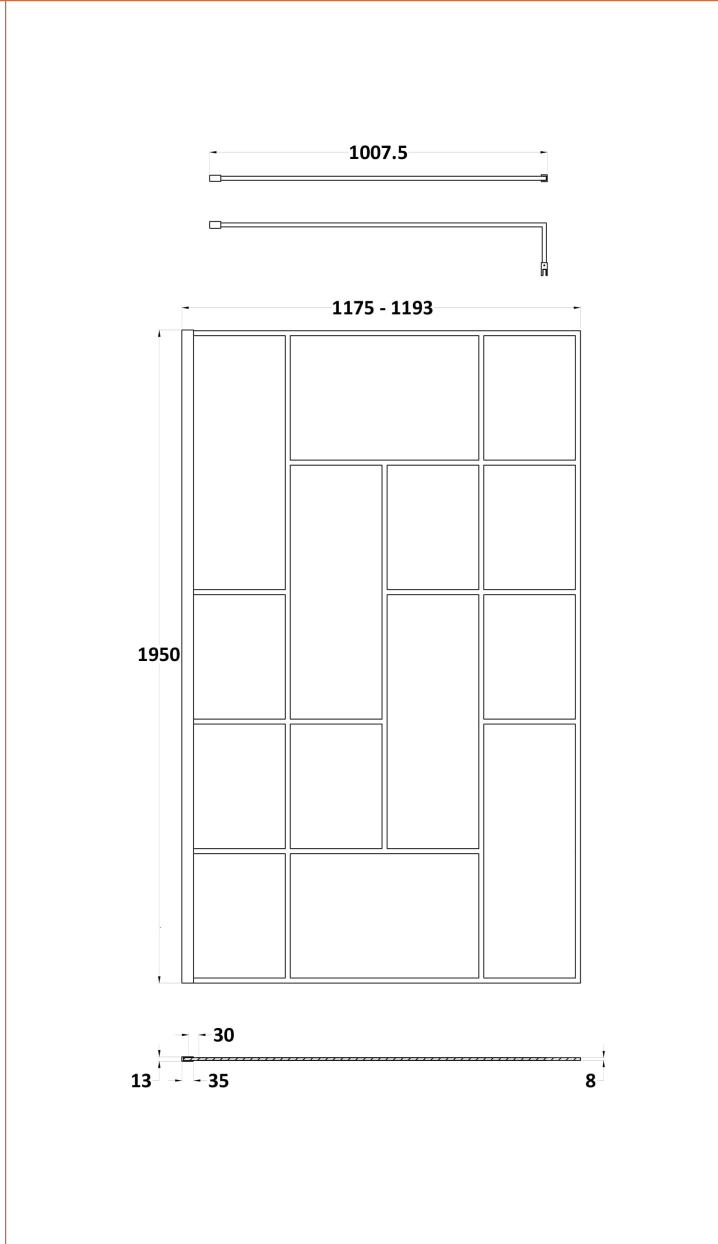

Sales Code: BFCPB12

Description: ABSTRACT 1200 Screen With Ceiling Posts

Packaging Details

Barcode: 5056462644264

Sales Code: WRSFB12

Description: ABSTRACT Wetroom Screen 1200X1950x8

Product Dimensions

Height (mm):	1950
Width (mm):	1193
Depth (mm):	14
Nett Weight (kg):	52.7

Packaging Dimensions

Height (mm):	60
Width (mm):	1250
Length (mm):	2070
Gross Weight (kg):	53.2

Packaging Data

Box Colour:	Brown Cardboard Box - Printed
Box Qty:	1
Label Size:	x
Label Colour:	Not Applicable
Label Qty:	0

Outer Box Dimensions (If Applicable)

Height (mm):	
Width (mm):	
Depth (mm):	
Length (mm):	
Gross Weight (kg):	
Barcode:	5056462614175

Product Details

Country of Origin:	China
Fitting Instruction:	No
CE & UKCA:	Yes
Profile Material:	Aluminium
Profile Finish:	Matt Black
Adjustments (mm):	1175mm-1193mm
Entry Width (mm):	N/A
Swing In Dim (mm):	N/A
Swing Out Dim (mm):	N/A
Radius (mm):	Not Applicable
Glass Thickness (mm):	8
Easy Fit:	No
Easy Clean:	No
Handle Style:	Not Applicable
Handle Material:	Not Applicable
Enclosure Design:	Frameless
Wheel Type:	Not Applicable
Support Bar Included:	Support Bar Included
Extras:	None

Packaging Data

Box Colour:	Brown Cardboard Box - Printed
Box Qty:	1
Label Size:	100 x 50
Label Colour:	White Label
Label Qty:	1

Outer Box Dimensions (If Applicable)

Height (mm):	
Width (mm):	
Depth (mm):	
Length (mm):	
Gross Weight (kg):	
Barcode:	5056211850601