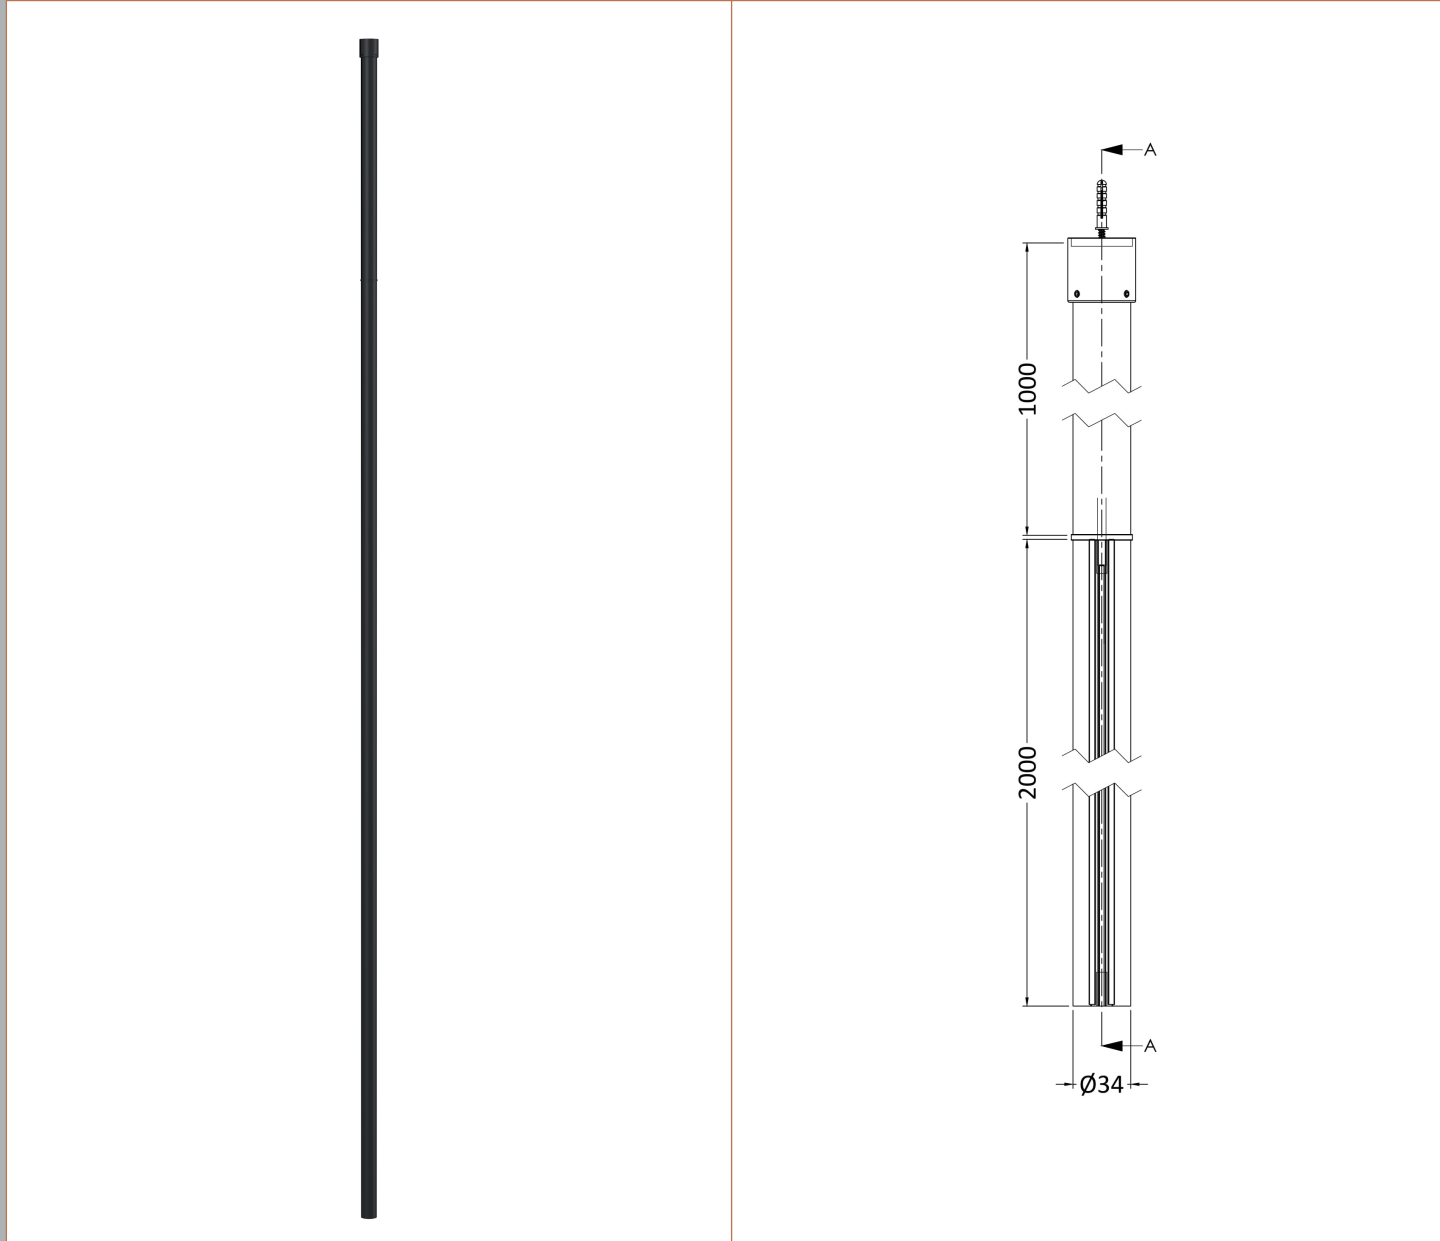

Sales Code: BFCPB12

Description: ABSTRACT 1200 Screen With Ceiling Posts

Packaging Details

Barcode: 5056462644264

Sales Code: WRSFB12

Description: ABSTRACT Wetroom Screen 1200X1950x8

Product Dimensions

Height (mm):	1950
Width (mm):	1193
Depth (mm):	14
Nett Weight (kg):	52.7

Outer Box Dimensions (If Applicable)

Height (mm):	
Width (mm):	
Depth (mm):	
Length (mm):	
Gross Weight (kg):	
Barcode:	5056462614175

Product Details

Country of Origin:	China
Fitting Instruction:	No
CE & UKCA:	Yes
Profile Material:	Aluminium
Profile Finish:	Matt Black
Adjustments (mm):	1175mm-1193mm
Entry Width (mm):	N/A
Swing In Dim (mm):	N/A
Swing Out Dim (mm):	N/A
Radius (mm):	Not Applicable
Glass Thickness (mm):	8
Easy Fit:	No
Easy Clean:	No
Handle Style:	Not Applicable
Handle Material:	Not Applicable
Enclosure Design:	Frameless
Wheel Type:	Not Applicable
Support Bar Included:	Support Bar Included
Extras:	None

Sales Code: WRSF006

Description: 2/1M Wetroom Screen Ceiling Post Black

Product Dimensions

Height (mm):	3000
Width (mm):	34
Depth (mm):	34
Nett Weight (kg):	3

Packaging Dimensions

Height (mm):	2030
Width (mm):	100
Length (mm):	70
Gross Weight (kg):	3

Product Details

Country of Origin:	China
Fitting Instruction:	No
CE & UKCA:	N/A
Profile Material:	Aluminium
Profile Finish:	Matt Black
Adjustments (mm):	N/A
Entry Width (mm):	N/A
Swing In Dim (mm):	N/A
Swing Out Dim (mm):	N/A
Radius (mm):	Not Applicable
Glass Thickness (mm):	
Easy Fit:	Not Applicable
Easy Clean:	Not Applicable
Handle Style:	Not Applicable
Handle Material:	Not Applicable
Enclosure Design:	Not Applicable
Wheel Type:	Not Applicable
Support Bar Included:	Support Bar Not Included
Extras:	None