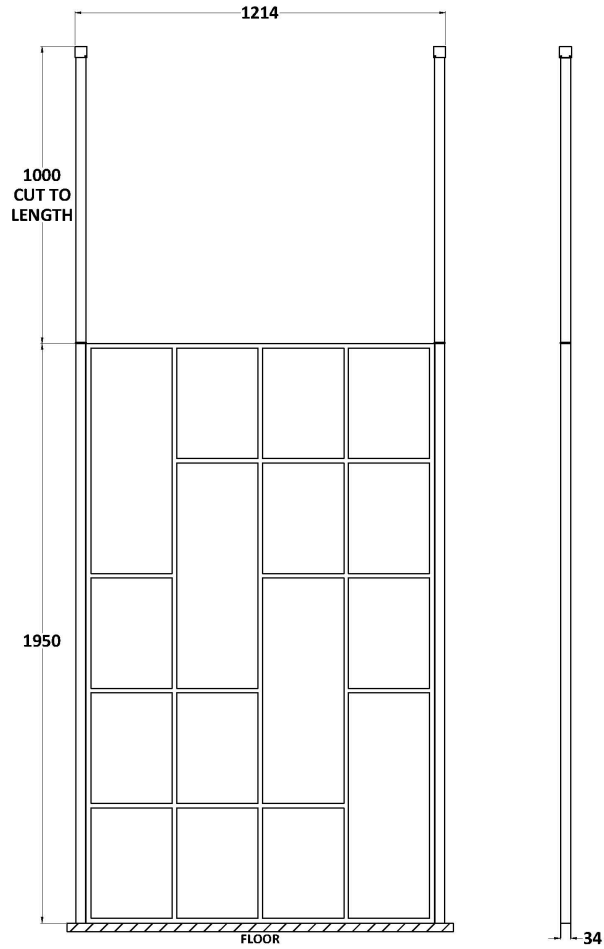

Sales Code: BFCPB12

Description: ABSTRACT 1200 Screen With Ceiling Posts

Packaging Details

Barcode: 5056462644264

Sales Code: WRSFB12

Description: ABSTRACT Wetroom Screen 1200X1950x8

Product Dimensions

Height (mm):	1950
Width (mm):	1193
Depth (mm):	14
Nett Weight (kg):	52.7

Packaging Dimensions

Height (mm):	60
Width (mm):	1250
Length (mm):	2070
Gross Weight (kg):	53.2

Packaging Data

Box Colour:	Brown Cardboard Box - Printed
Box Qty:	1
Label Size:	x
Label Colour:	Not Applicable
Label Qty:	0

Outer Box Dimensions (If Applicable)

Height (mm):	
Width (mm):	
Depth (mm):	
Length (mm):	
Gross Weight (kg):	
Barcode:	5056462614175

Product Details

Country of Origin:	China
Fitting Instruction:	No
CE & UKCA:	Yes
Profile Material:	Aluminium
Profile Finish:	Matt Black
Adjustments (mm):	1175mm-1193mm
Entry Width (mm):	N/A
Swing In Dim (mm):	N/A
Swing Out Dim (mm):	N/A
Radius (mm):	Not Applicable
Glass Thickness (mm):	8
Easy Fit:	No
Easy Clean:	No
Handle Style:	Not Applicable
Handle Material:	Not Applicable
Enclosure Design:	Frameless
Wheel Type:	Not Applicable
Support Bar Included:	Support Bar Included
Extras:	None

Sales Code: WRSF006

Description: 2/1M Wetroom Screen Ceiling Post Black

Product Dimensions

Height (mm):	3000
Width (mm):	34
Depth (mm):	34
Nett Weight (kg):	3

Packaging Dimensions

Height (mm):	2030
Width (mm):	100
Length (mm):	70
Gross Weight (kg):	3