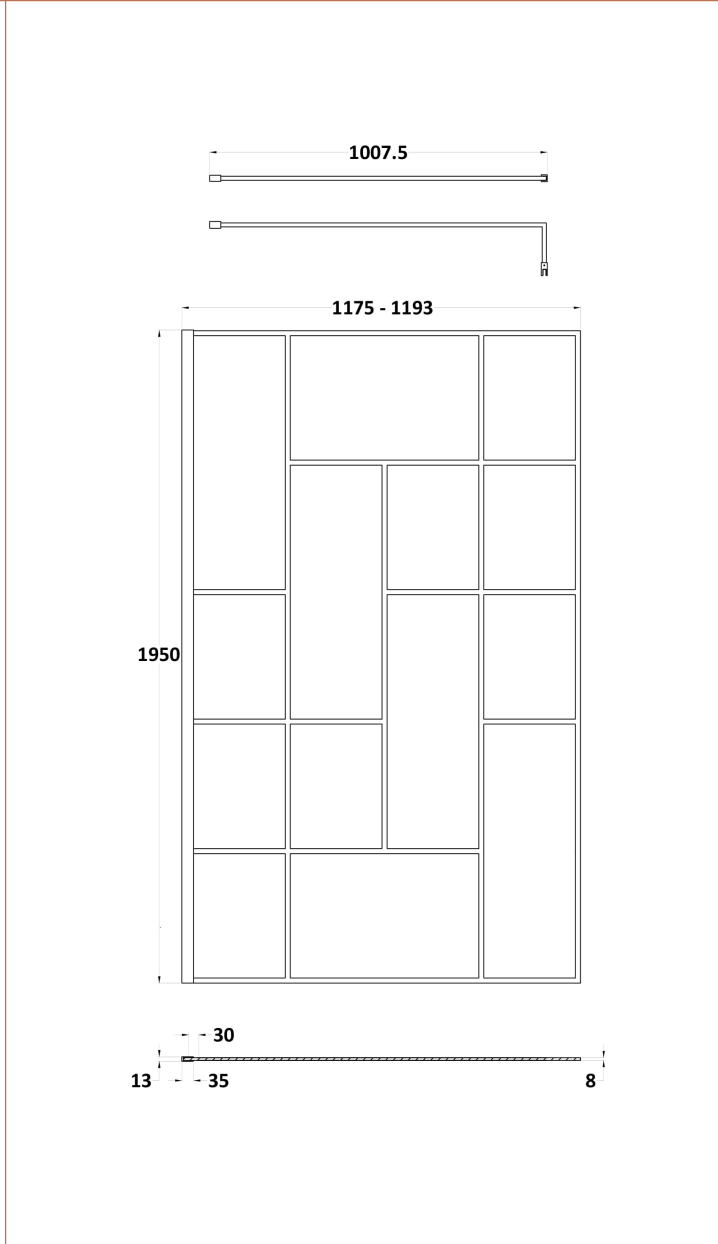

Sales Code: WRSFB12

Description: ABSTRACT Wetroom Screen 1200X1950x8

Product Dimensions

Height (mm):	1950
Width (mm):	1193
Depth (mm):	14
Nett Weight (kg):	52.7

Packaging Dimensions

Height (mm):	60
Width (mm):	1250
Length (mm):	2070
Gross Weight (kg):	53.2

Packaging Data

Box Colour:	Brown Cardboard Box - Printed
Box Qty:	1
Label Size:	x
Label Colour:	Not Applicable
Label Qty:	0

Outer Box Dimensions (If Applicable)

Height (mm):	
Width (mm):	
Depth (mm):	
Length (mm):	
Gross Weight (kg):	
Barcode:	5056462614175

Product Details

Country of Origin:	China
Fitting Instruction:	No
CE & UKCA:	Yes
Profile Material:	Aluminium
Profile Finish:	Matt Black
Adjustments (mm):	1175mm-1193mm
Entry Width (mm):	N/A
Swing In Dim (mm):	N/A
Swing Out Dim (mm):	N/A
Radius (mm):	Not Applicable
Glass Thickness (mm):	8
Easy Fit:	No
Easy Clean:	No
Handle Style:	Not Applicable
Handle Material:	Not Applicable
Enclosure Design:	Frameless
Wheel Type:	Not Applicable
Support Bar Included:	Support Bar Included
Extras:	None