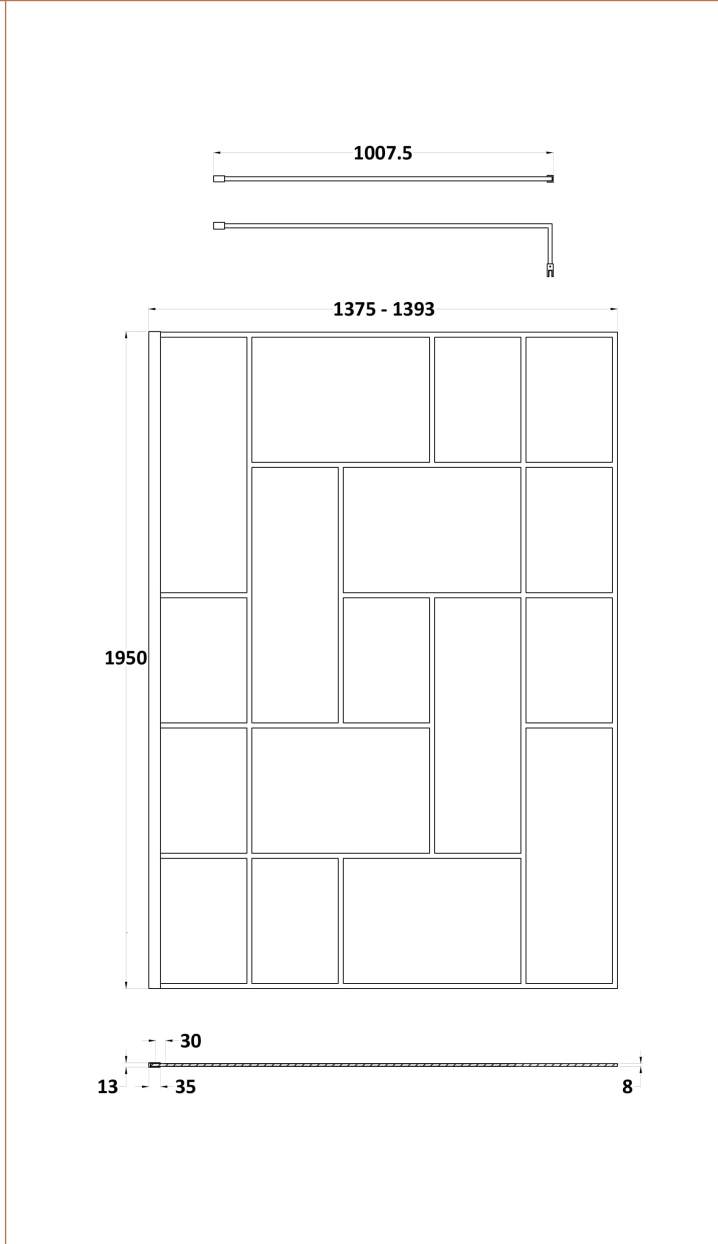

Sales Code: WRSFB14

Description: ABSTRACT Wetroom Screen 1400X1950x8

**Product Dimensions**

Height (mm):	1950
Width (mm):	1393
Depth (mm):	14
Nett Weight (kg):	62.2

**Packaging Dimensions**

Height (mm):	60
Width (mm):	1450
Length (mm):	2070
Gross Weight (kg):	62.7

**Packaging Data**

Box Colour:	Brown Cardboard Box - Printed
Box Qty:	1
Label Size:	x
Label Colour:	Not Applicable
Label Qty:	0

**Outer Box Dimensions (If Applicable)**

Height (mm):	
Width (mm):	
Depth (mm):	
Length (mm):	
Gross Weight (kg):	
Barcode:	5056462614182

**Product Details**

Country of Origin:	China
Fitting Instruction:	No
CE & UKCA:	Yes
Profile Material:	Aluminium
Profile Finish:	Matt Black
Adjustments (mm):	1375mm-1393mm
Entry Width (mm):	N/A
Swing In Dim (mm):	N/A
Swing Out Dim (mm):	N/A
Radius (mm):	Not Applicable
Glass Thickness (mm):	8
Easy Fit:	No
Easy Clean:	No
Handle Style:	Not Applicable
Handle Material:	Not Applicable
Enclosure Design:	Frameless
Wheel Type:	Not Applicable
Support Bar Included:	Support Bar Included
Extras:	None