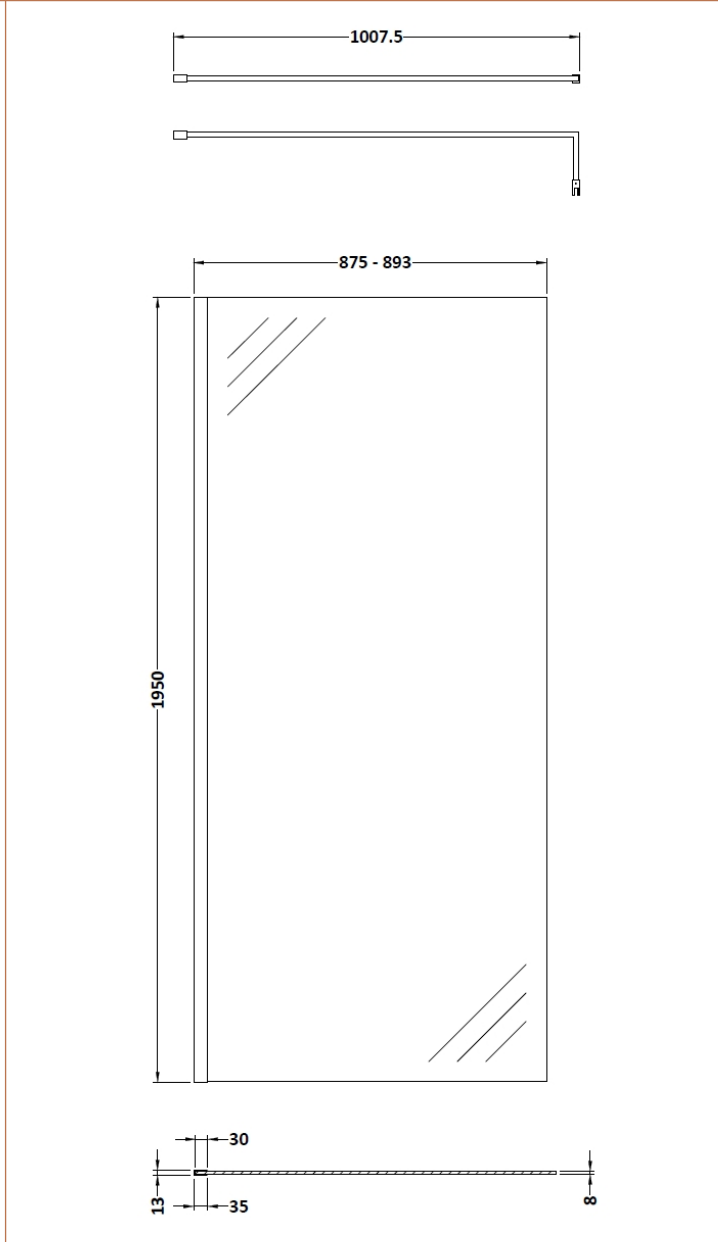

Sales Code: WRSOBP90

Description: 900 Wetroom Screen Outer Frame 1950X8mm

Packaging Details

Barcode: 5056462638140

Sales Code: WRSB900

Description: Wetroom Screen 900 X1950mm

Product Dimensions

Height (mm):	1950
Width (mm):	900
Depth (mm):	14
Nett Weight (kg):	38.24

Packaging Dimensions

Height (mm):	65
Width (mm):	930
Length (mm):	2010
Gross Weight (kg):	38.24

Packaging Data

Box Colour:	Brown Cardboard Box - Printed
Box Qty:	1
Label Size:	100 x 50
Label Colour:	Not Applicable
Label Qty:	0

Outer Box Dimensions (If Applicable)

Height (mm):	
Width (mm):	
Depth (mm):	
Length (mm):	
Gross Weight (kg):	
Barcode:	5055369007455

Product Details

Country of Origin:	China
Fitting Instruction:	No
CE & UKCA:	Yes
Profile Material:	Aluminium
Profile Finish:	Polished Chrome
Adjustments (mm):	875mm-893mm
Entry Width (mm):	N/A
Swing In Dim (mm):	N/A
Swing Out Dim (mm):	N/A
Radius (mm):	Not Applicable
Glass Thickness (mm):	8
Easy Fit:	No
Easy Clean:	Yes
Handle Style:	Not Applicable
Handle Material:	Not Applicable
Enclosure Design:	Frameless
Wheel Type:	Not Applicable
Support Bar Included:	Support Bar Included
Extras:	None

Sales Code: WRSF004U

Description: 1950 Decorative Profile Undrilled Black

Product Dimensions

Height (mm):	1950
Width (mm):	34
Depth (mm):	13
Nett Weight (kg):	1.01

Packaging Dimensions

Height (mm):	45
Width (mm):	185
Length (mm):	1970
Gross Weight (kg):	1.42