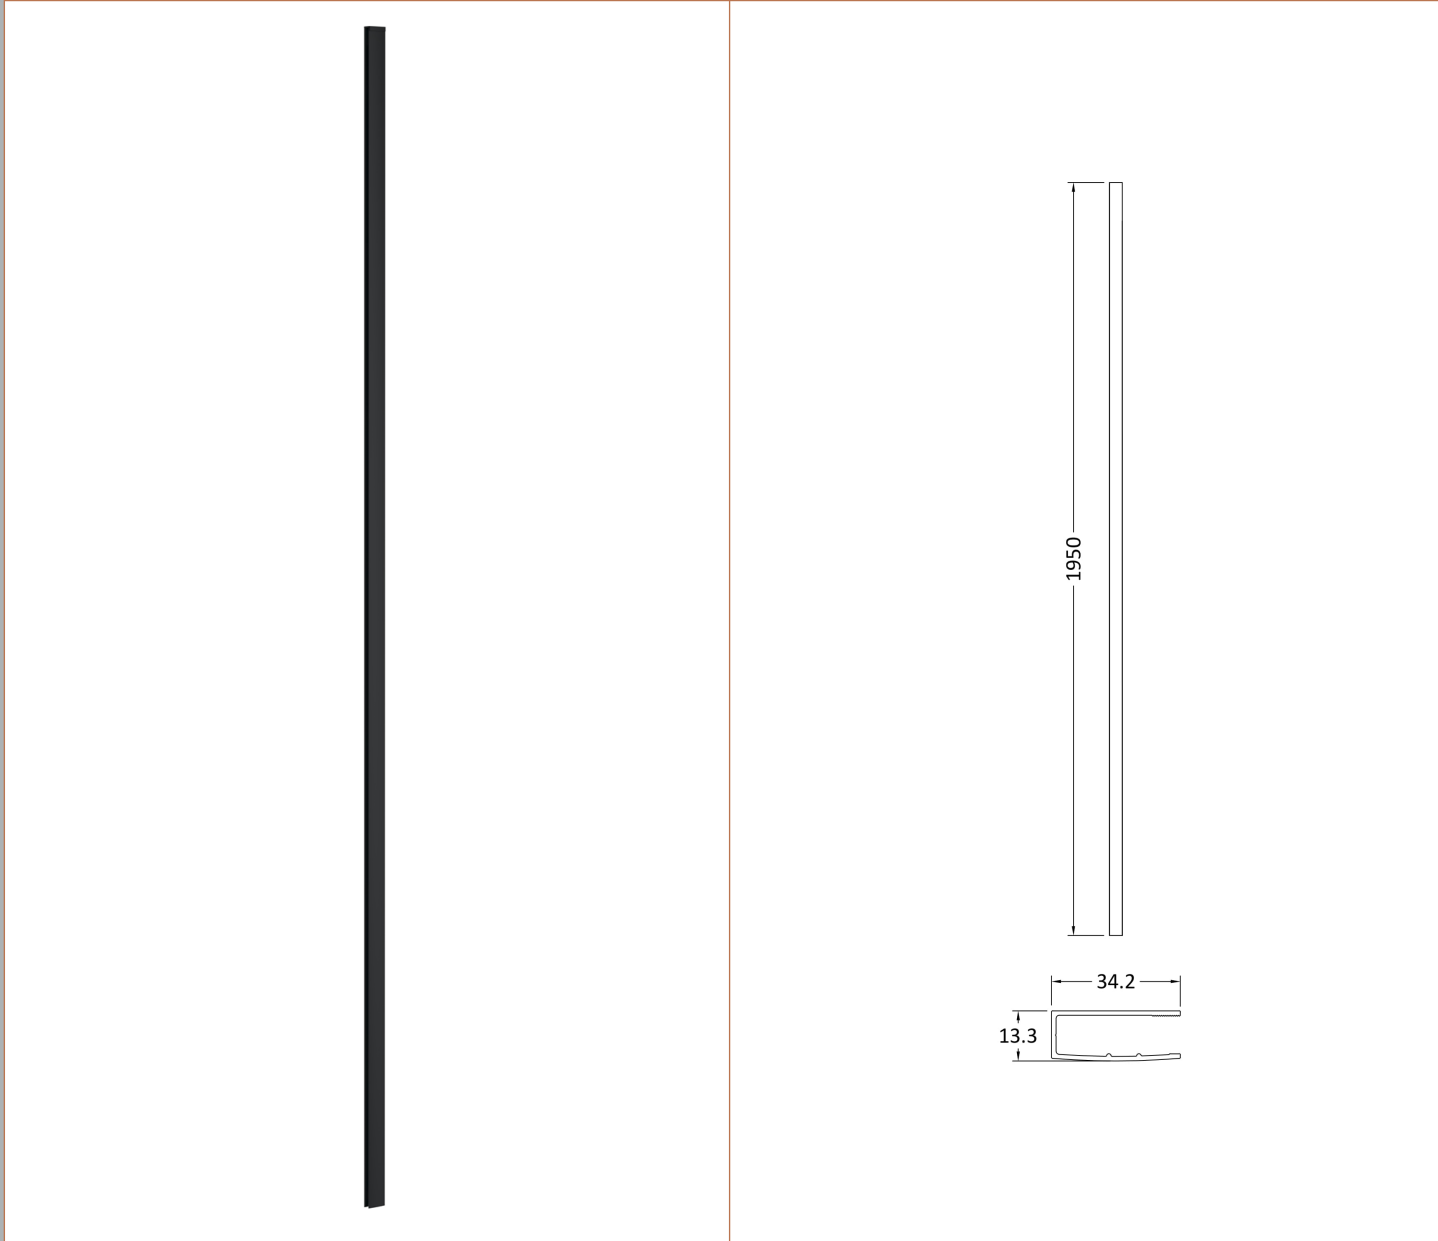

Outer Box Dimensions (If Applicable)

Height (mm):	
Width (mm):	
Depth (mm):	
Length (mm):	
Gross Weight (kg):	
Barcode:	5055369007455

Product Details

Country of Origin:	China
Fitting Instruction:	No
CE & UKCA:	Yes
Profile Material:	Aluminium
Profile Finish:	Polished Chrome
Adjustments (mm):	875mm-893mm
Entry Width (mm):	N/A
Swing In Dim (mm):	N/A
Swing Out Dim (mm):	N/A
Radius (mm):	Not Applicable
Glass Thickness (mm):	8
Easy Fit:	No
Easy Clean:	Yes
Handle Style:	Not Applicable
Handle Material:	Not Applicable
Enclosure Design:	Frameless
Wheel Type:	Not Applicable
Support Bar Included:	Support Bar Included
Extras:	None

Sales Code: WRSF004

Description: 1950 Wetroom Wall Channel Black

Product Dimensions

Height (mm):	1950
Width (mm):	34
Depth (mm):	13
Nett Weight (kg):	1.01

Packaging Dimensions

Height (mm):	45
Width (mm):	185
Length (mm):	1970
Gross Weight (kg):	1.42

Product Details

Country of Origin:	China
Fitting Instruction:	No
CE & UKCA:	N/A
Profile Material:	Aluminium
Profile Finish:	Matt Black
Adjustments (mm):	18mm
Entry Width (mm):	N/A
Swing In Dim (mm):	N/A
Swing Out Dim (mm):	N/A
Radius (mm):	Not Applicable
Glass Thickness (mm):	
Easy Fit:	Not Applicable
Easy Clean:	Not Applicable
Handle Style:	Not Applicable
Handle Material:	Not Applicable
Enclosure Design:	Not Applicable
Wheel Type:	Not Applicable
Support Bar Included:	Support Bar Not Included
Extras:	None

Sales Code: WRSF004U

Description: 1950 Decorative Profile Undrilled Black

Product Dimensions

Height (mm):	1950
Width (mm):	34
Depth (mm):	13
Nett Weight (kg):	1.01

Packaging Dimensions

Height (mm):	45
Width (mm):	185
Length (mm):	1970
Gross Weight (kg):	1.42