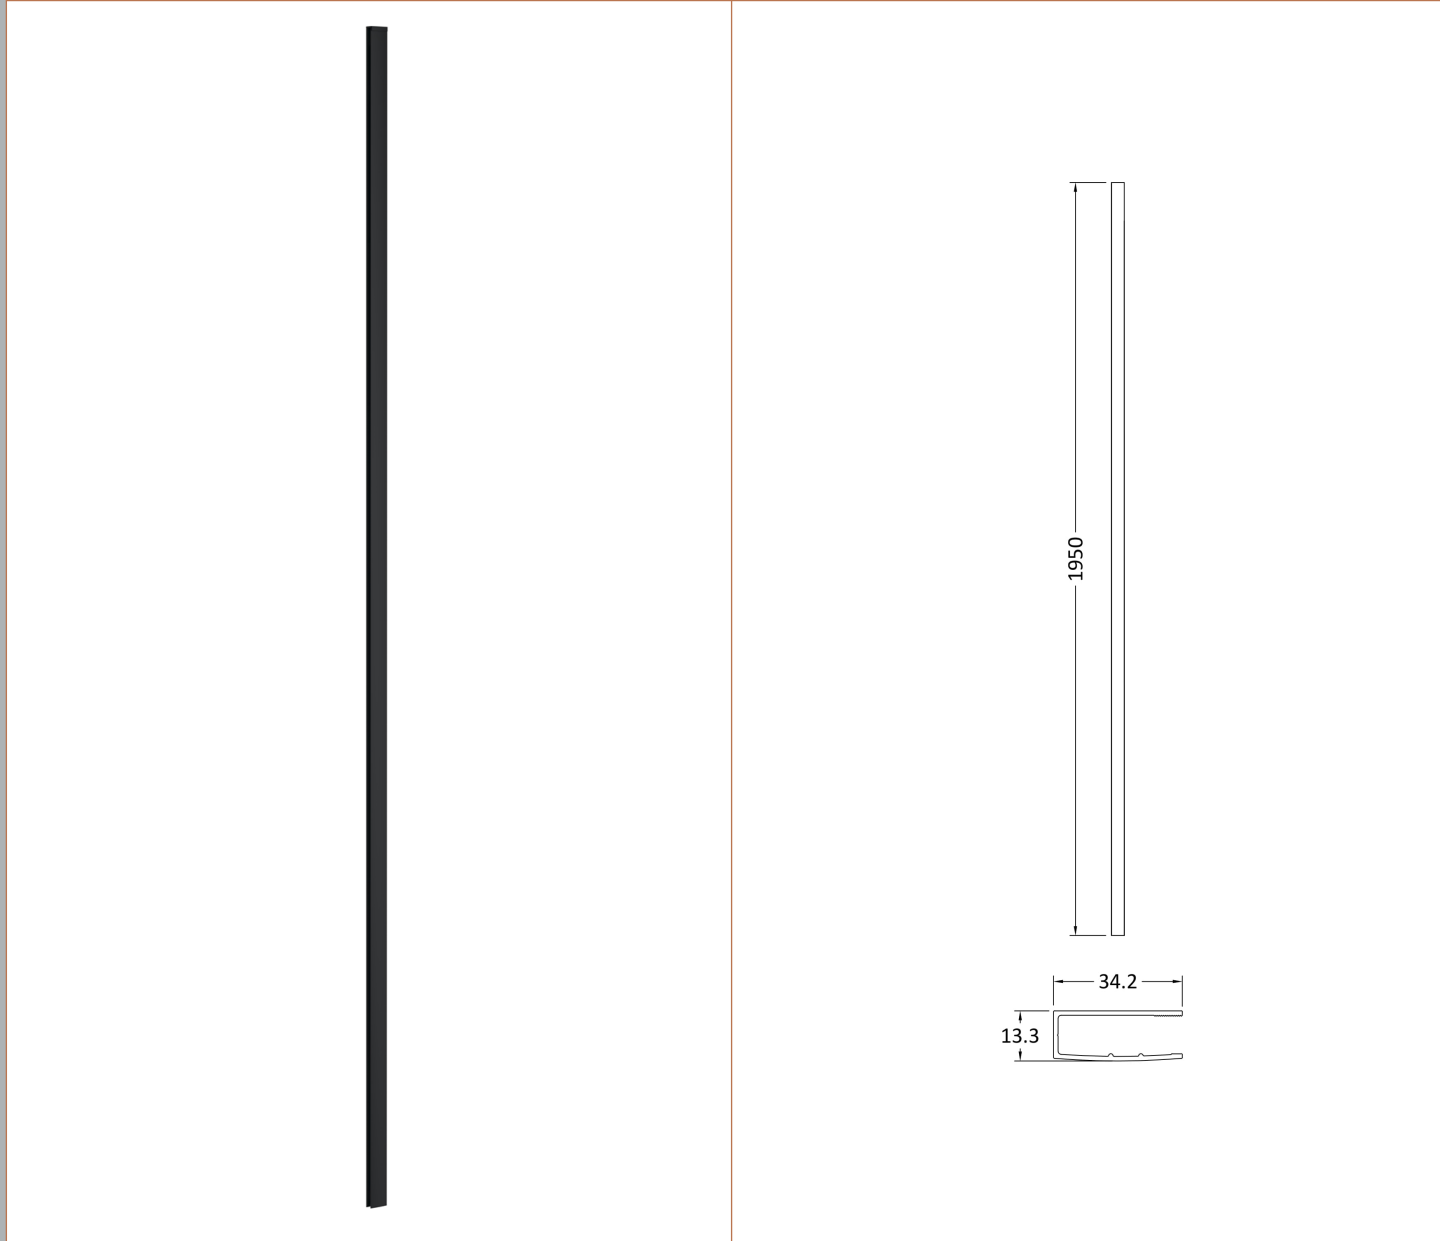

Packaging Dimensions

Height (mm):	65
Width (mm):	930
Length (mm):	2010
Gross Weight (kg):	38.24

Packaging Data

Box Colour:	Brown Cardboard Box - Printed
Box Qty:	1
Label Size:	100 x 50
Label Colour:	Not Applicable
Label Qty:	0

Outer Box Dimensions (If Applicable)

Height (mm):	
Width (mm):	
Depth (mm):	
Length (mm):	
Gross Weight (kg):	
Barcode:	5055369007455

Product Details

Country of Origin:	China
Fitting Instruction:	No
CE & UKCA:	Yes
Profile Material:	Aluminium
Profile Finish:	Polished Chrome
Adjustments (mm):	875mm-893mm
Entry Width (mm):	N/A
Swing In Dim (mm):	N/A
Swing Out Dim (mm):	N/A
Radius (mm):	Not Applicable
Glass Thickness (mm):	8
Easy Fit:	No
Easy Clean:	Yes
Handle Style:	Not Applicable
Handle Material:	Not Applicable
Enclosure Design:	Frameless
Wheel Type:	Not Applicable
Support Bar Included:	Support Bar Included
Extras:	None

Sales Code: WRSF004

Description: 1950 Wetroom Wall Channel Black

Product Dimensions

Height (mm):	1950
Width (mm):	34
Depth (mm):	13
Nett Weight (kg):	1.01

Packaging Dimensions

Height (mm):	45
Width (mm):	185
Length (mm):	1970
Gross Weight (kg):	1.42

Sales Code: WRSF004U

Description: 1950 Decorative Profile Undrilled Black

Product Dimensions

Height (mm):	1950
Width (mm):	34
Depth (mm):	13
Nett Weight (kg):	1.01

Packaging Dimensions

Height (mm):	45
Width (mm):	185
Length (mm):	1970
Gross Weight (kg):	1.42