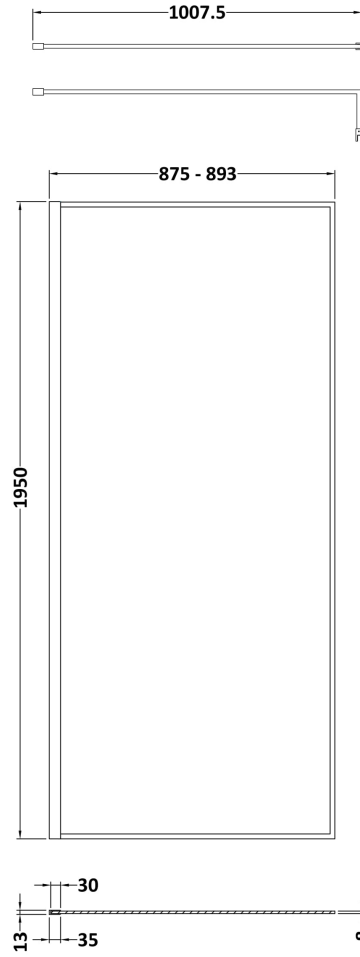

Sales Code: WRSOBP90

Description: 900 Wetroom Screen Outer Frame 1950X8mm

Packaging Details

Barcode: 5056462638140

Sales Code: WRSB900

Description: Wetroom Screen 900 X1950mm

Product Dimensions

Height (mm):	1950
Width (mm):	900
Depth (mm):	14
Nett Weight (kg):	38.24

Packaging Dimensions

Height (mm):	65
Width (mm):	930
Length (mm):	2010
Gross Weight (kg):	38.24

Packaging Data

Box Colour:	Brown Cardboard Box - Printed
Box Qty:	1
Label Size:	100 x 50
Label Colour:	Not Applicable
Label Qty:	0

Outer Box Dimensions (If Applicable)

Height (mm):	
Width (mm):	
Depth (mm):	
Length (mm):	
Gross Weight (kg):	
Barcode:	5055369007455

Product Details

Country of Origin:	China
Fitting Instruction:	No
CE & UKCA:	Yes
Profile Material:	Aluminium
Profile Finish:	Polished Chrome
Adjustments (mm):	875mm-893mm
Entry Width (mm):	N/A
Swing In Dim (mm):	N/A
Swing Out Dim (mm):	N/A
Radius (mm):	Not Applicable
Glass Thickness (mm):	8
Easy Fit:	No
Easy Clean:	Yes
Handle Style:	Not Applicable
Handle Material:	Not Applicable
Enclosure Design:	Frameless
Wheel Type:	Not Applicable
Support Bar Included:	Support Bar Included
Extras:	None

Sales Code: WRSF004

Description: 1950 Wetroom Wall Channel Black

Product Dimensions

Height (mm):	1950
Width (mm):	34
Depth (mm):	13
Nett Weight (kg):	1.01

Packaging Dimensions

Height (mm):	45
Width (mm):	185
Length (mm):	1970
Gross Weight (kg):	1.42