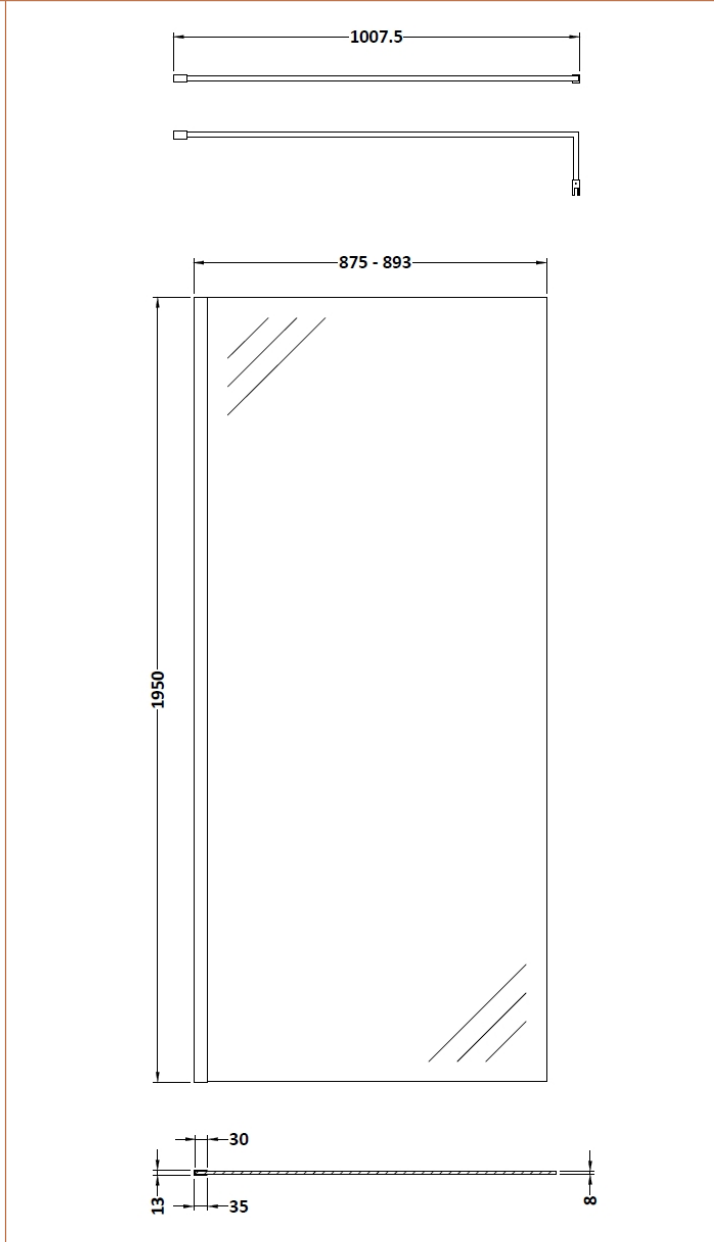

Sales Code: WRSOBB90

Description: 900 Wetroom Screen Outer Frame 1950X8mm

Packaging Details

Barcode: 5056462638249

Sales Code: WRSB900

Description: Wetroom Screen 900 X1950mm

Product Dimensions

Height (mm):	1950
Width (mm):	900
Depth (mm):	14
Nett Weight (kg):	38.24

Packaging Dimensions

Height (mm):	65
Width (mm):	930
Length (mm):	2010
Gross Weight (kg):	38.24

Packaging Data

Box Colour:	Brown Cardboard Box - Printed
Box Qty:	1
Label Size:	100 x 50
Label Colour:	Not Applicable
Label Qty:	0

Outer Box Dimensions (If Applicable)

Height (mm):	
Width (mm):	
Depth (mm):	
Length (mm):	
Gross Weight (kg):	
Barcode:	5055369007455

Product Details

Country of Origin:	China
Fitting Instruction:	No
CE & UKCA:	Yes
Profile Material:	Aluminium
Profile Finish:	Polished Chrome
Adjustments (mm):	875mm-893mm
Entry Width (mm):	N/A
Swing In Dim (mm):	N/A
Swing Out Dim (mm):	N/A
Radius (mm):	Not Applicable
Glass Thickness (mm):	8
Easy Fit:	No
Easy Clean:	Yes
Handle Style:	Not Applicable
Handle Material:	Not Applicable
Enclosure Design:	Frameless
Wheel Type:	Not Applicable
Support Bar Included:	Support Bar Included
Extras:	None

Sales Code: WRSF015U

Description: 1950 Decorative Profile Undrilled Brass

Product Dimensions

Height (mm):	1950
Width (mm):	34
Depth (mm):	13
Nett Weight (kg):	0.8

Packaging Dimensions

Height (mm):	45
Width (mm):	185
Length (mm):	1970
Gross Weight (kg):	0.8