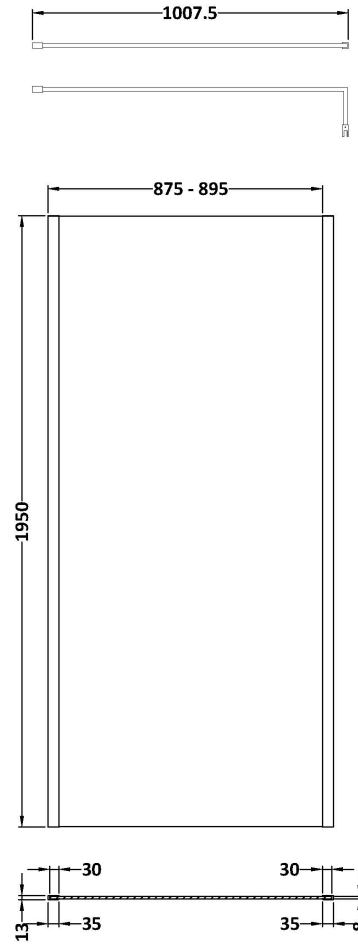

Sales Code: WRSOBB90

Description: 900 Wetroom Screen Outer Frame 1950X8mm

Packaging Details

Barcode: 5056462638249

Sales Code: WRSB900

Description: Wetroom Screen 900 X1950mm

Product Dimensions

Height (mm):	1950
Width (mm):	900
Depth (mm):	14
Nett Weight (kg):	38.24

Packaging Dimensions

Height (mm):	65
Width (mm):	930
Length (mm):	2010
Gross Weight (kg):	38.24

Packaging Data

Box Colour:	Brown Cardboard Box - Printed
Box Qty:	1
Label Size:	100 x 50
Label Colour:	Not Applicable
Label Qty:	0

Outer Box Dimensions (If Applicable)

Height (mm):	
Width (mm):	
Depth (mm):	
Length (mm):	
Gross Weight (kg):	
Barcode:	5055369007455

Product Details

Country of Origin:	China
Fitting Instruction:	No
CE & UKCA:	Yes
Profile Material:	Aluminium
Profile Finish:	Polished Chrome
Adjustments (mm):	875mm-893mm
Entry Width (mm):	N/A
Swing In Dim (mm):	N/A
Swing Out Dim (mm):	N/A
Radius (mm):	Not Applicable
Glass Thickness (mm):	8
Easy Fit:	No
Easy Clean:	Yes
Handle Style:	Not Applicable
Handle Material:	Not Applicable
Enclosure Design:	Frameless
Wheel Type:	Not Applicable
Support Bar Included:	Support Bar Included
Extras:	None

Sales Code: WRSF015

Description: 1950 Wetroom Wall Channel Brass

Product Dimensions

Height (mm):	1950
Width (mm):	
Depth (mm):	
Nett Weight (kg):	0.8

Packaging Dimensions

Height (mm):	45
Width (mm):	185
Length (mm):	1970
Gross Weight (kg):	0.8