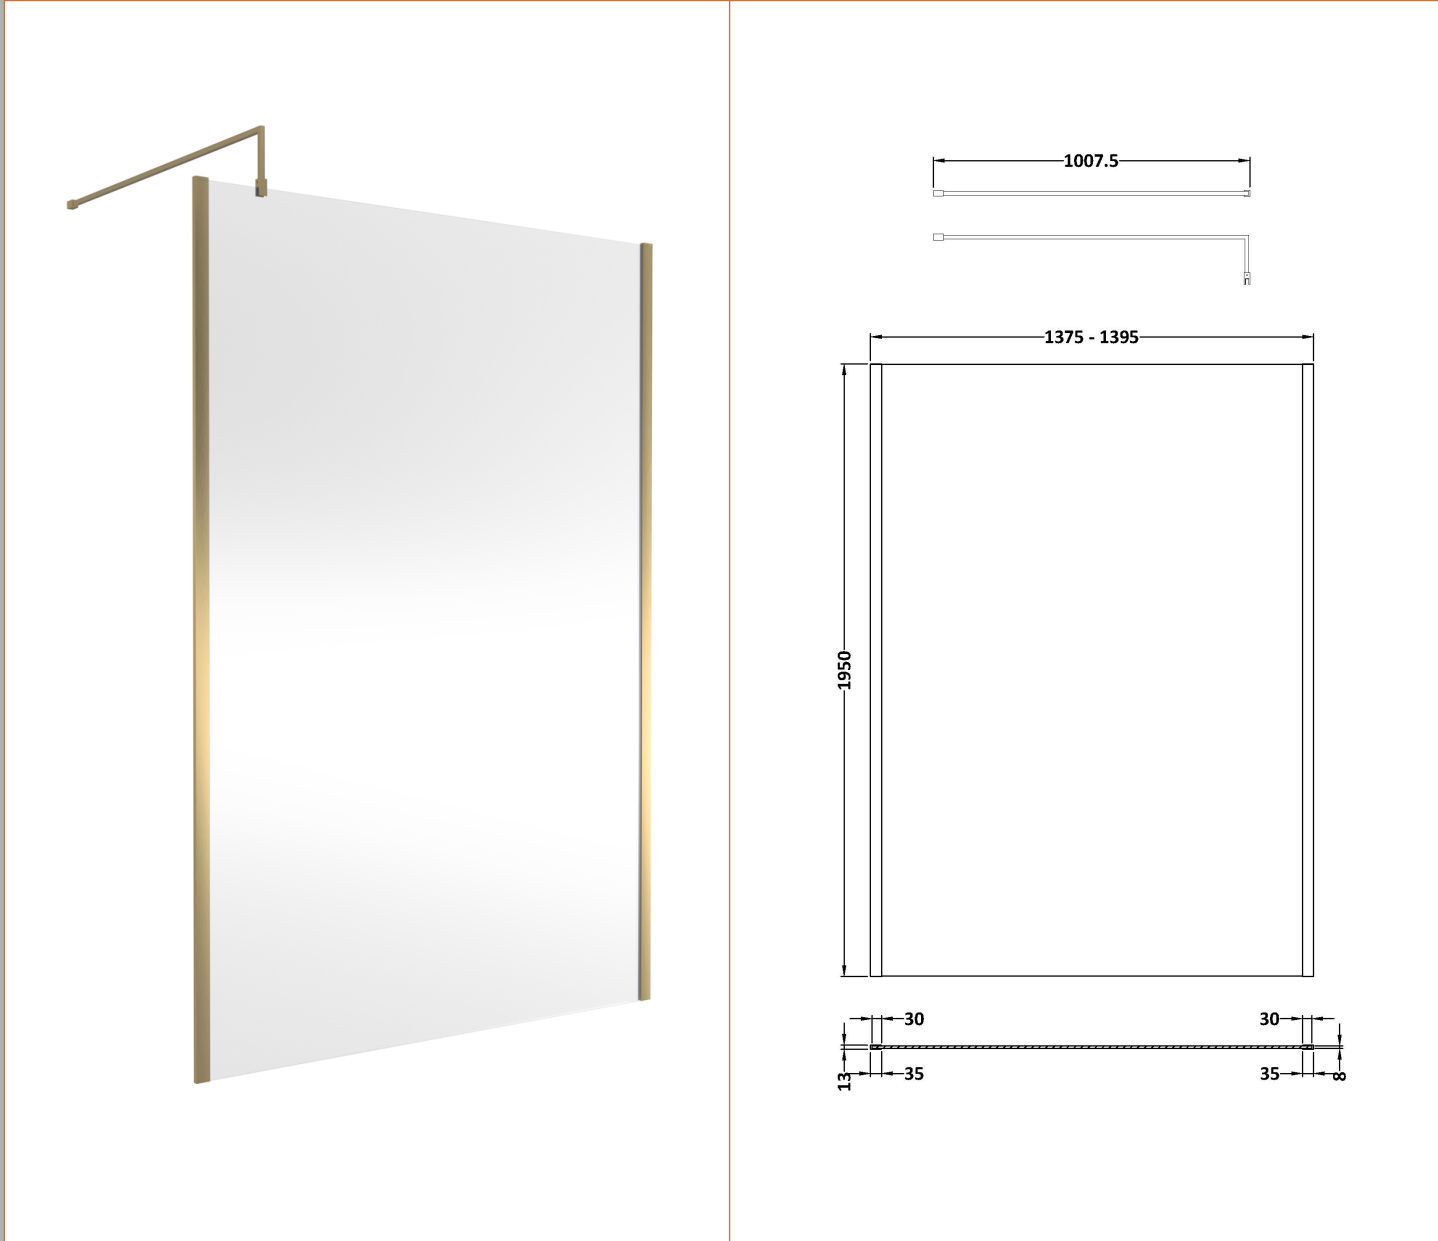

Sales Code: WRSOBB14

Description: 1400 Wetroom Screen Outer Frame 1950X8mm

Packaging Details

Barcode: 5056462638287

Sales Code: WRSB1400

Description: Wetroom Screen 1400 X1950mm

Product Dimensions

Height (mm):	1950
Width (mm):	1400
Depth (mm):	14
Nett Weight (kg):	58.3

Packaging Dimensions

Height (mm):	65
Width (mm):	1485
Length (mm):	2010
Gross Weight (kg):	58.3

Packaging Data

Box Colour:	Brown Cardboard Box - Printed
Box Qty:	1
Label Size:	100 x 50
Label Colour:	Not Applicable
Label Qty:	0

Outer Box Dimensions (If Applicable)

Height (mm):	
Width (mm):	
Depth (mm):	
Length (mm):	
Gross Weight (kg):	
Barcode:	5055369007486

Product Details

Country of Origin:	China
Fitting Instruction:	No
CE & UKCA:	Yes
Profile Material:	Aluminium
Profile Finish:	Polished Chrome
Adjustments (mm):	1375mm-1393mm
Entry Width (mm):	N/A
Swing In Dim (mm):	N/A
Swing Out Dim (mm):	N/A
Radius (mm):	Not Applicable
Glass Thickness (mm):	8
Easy Fit:	No
Easy Clean:	Yes
Handle Style:	Not Applicable
Handle Material:	Not Applicable
Enclosure Design:	Frameless
Wheel Type:	Not Applicable
Support Bar Included:	Support Bar Included
Extras:	None

Sales Code: WRSF015

Description: 1950 Wetroom Wall Channel Brass

Product Dimensions

Height (mm):	1950
Width (mm):	
Depth (mm):	
Nett Weight (kg):	0.8

Packaging Dimensions

Height (mm):	45
Width (mm):	185
Length (mm):	1970
Gross Weight (kg):	0.8