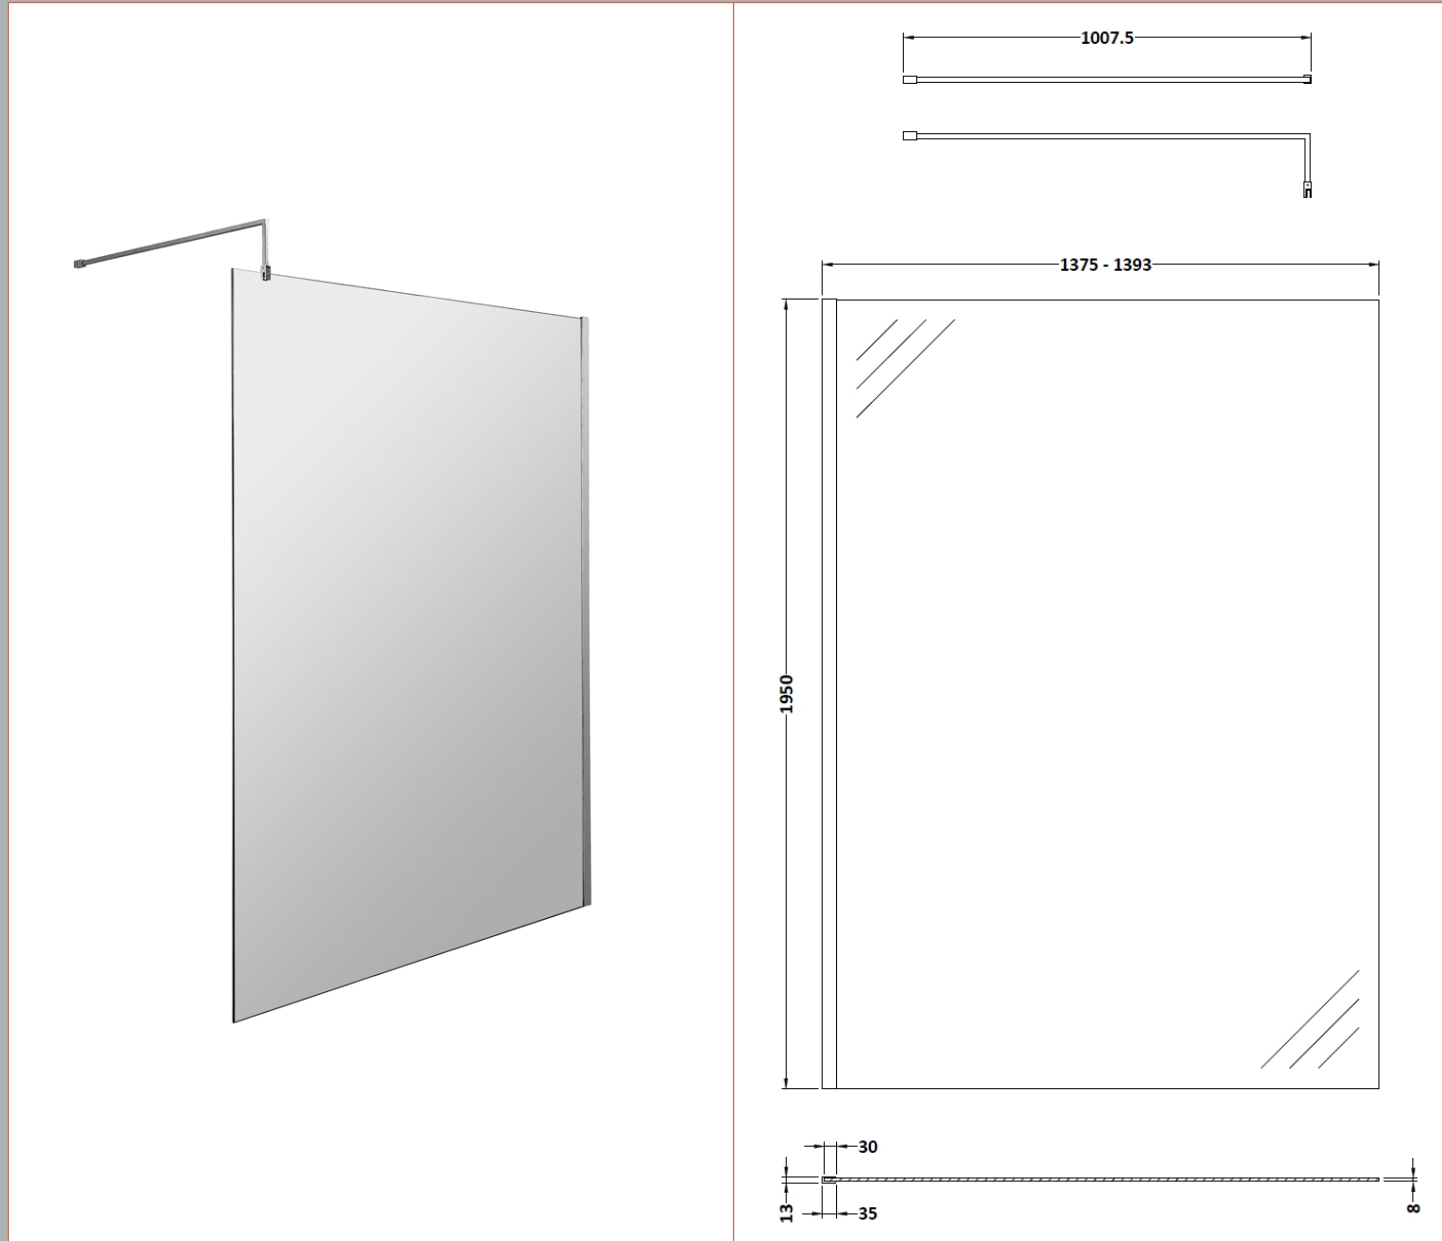

Sales Code: WRSOBB14

Description: 1400 Wetroom Screen Outer Frame 1950X8mm

Packaging Details

Barcode: 5056462638287

Sales Code: WRSB1400

Description: Wetroom Screen 1400 X1950mm

Product Dimensions

Height (mm):	1950
Width (mm):	1400
Depth (mm):	14
Nett Weight (kg):	58.3

Packaging Dimensions

Height (mm):	65
Width (mm):	1485
Length (mm):	2010
Gross Weight (kg):	58.3

Packaging Data

Box Colour:	Brown Cardboard Box - Printed
Box Qty:	1
Label Size:	100 x 50
Label Colour:	Not Applicable
Label Qty:	0

Outer Box Dimensions (If Applicable)

Height (mm):	
Width (mm):	
Depth (mm):	
Length (mm):	
Gross Weight (kg):	
Barcode:	5055369007486

Product Details

Country of Origin:	China
Fitting Instruction:	No
CE & UKCA:	Yes
Profile Material:	Aluminium
Profile Finish:	Polished Chrome
Adjustments (mm):	1375mm-1393mm
Entry Width (mm):	N/A
Swing In Dim (mm):	N/A
Swing Out Dim (mm):	N/A
Radius (mm):	Not Applicable
Glass Thickness (mm):	8
Easy Fit:	No
Easy Clean:	Yes
Handle Style:	Not Applicable
Handle Material:	Not Applicable
Enclosure Design:	Frameless
Wheel Type:	Not Applicable
Support Bar Included:	Support Bar Included
Extras:	None

Sales Code: WRSF015

Description: 1950 Wetroom Wall Channel Brass

Product Dimensions

Height (mm):	1950
Width (mm):	
Depth (mm):	
Nett Weight (kg):	0.8

Packaging Dimensions

Height (mm):	45
Width (mm):	185
Length (mm):	1970
Gross Weight (kg):	0.8