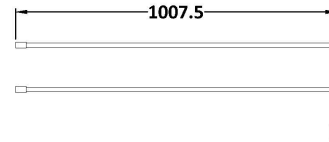

Sales Code: WRFL19580BP

Description: 800X1950 Fluted Wetroom Screen Inc' Bar

Packaging Details

Barcode: 5056462679631

Sales Code: WRFL19580

Description: 800X1950 Fluted Wetroom Screen Inc' Bar

Product Dimensions

Height (mm):	1950
Width (mm):	800
Depth (mm):	14
Nett Weight (kg):	35.9

Packaging Dimensions

Height (mm):	65
Width (mm):	850
Length (mm):	2010
Gross Weight (kg):	35.9

Packaging Data

Box Colour:	Brown Cardboard Box - Printed
Box Qty:	1
Label Size:	100 x 50
Label Colour:	Not Applicable
Label Qty:	0

Outer Box Dimensions (If Applicable)

Height (mm):	
Width (mm):	
Depth (mm):	
Length (mm):	
Gross Weight (kg):	
Barcode:	5056462661247

Product Details

Country of Origin:	China
Fitting Instruction:	No
CE & UKCA:	Yes
Profile Material:	Aluminium
Profile Finish:	Polished Chrome
Adjustments (mm):	775mm-793mm
Entry Width (mm):	N/A
Swing In Dim (mm):	N/A
Swing Out Dim (mm):	N/A
Radius (mm):	Not Applicable
Glass Thickness (mm):	8
Easy Fit:	No
Easy Clean:	Yes
Handle Style:	Not Applicable
Handle Material:	Not Applicable
Enclosure Design:	Fluted
Wheel Type:	Not Applicable
Support Bar Included:	Support Bar Included
Extras:	None

Sales Code: WRSF004

Description: 1950 Wetroom Wall Channel Black

Product Dimensions

Height (mm):	1950
Width (mm):	34
Depth (mm):	13
Nett Weight (kg):	1.01

Packaging Dimensions

Height (mm):	45
Width (mm):	185
Length (mm):	1970
Gross Weight (kg):	1.42