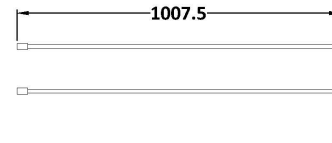

Sales Code: WRFL19580BP

Description: 800X1950 Fluted Wetroom Screen Inc' Bar

Packaging Details

Barcode: 5056462679631

Sales Code: WRFL19580

Description: 800X1950 Fluted Wetroom Screen Inc' Bar

Product Dimensions

Height (mm):	1950
Width (mm):	800
Depth (mm):	14
Nett Weight (kg):	35.9

Packaging Dimensions

Height (mm):	65
Width (mm):	850
Length (mm):	2010
Gross Weight (kg):	35.9

Packaging Data

Box Colour:	Brown Cardboard Box - Printed
Box Qty:	1
Label Size:	100 x 50
Label Colour:	Not Applicable
Label Qty:	0

Outer Box Dimensions (If Applicable)

Height (mm):	
Width (mm):	
Depth (mm):	
Length (mm):	
Gross Weight (kg):	
Barcode:	5056462661247

Product Details

Country of Origin:	China
Fitting Instruction:	No
CE & UKCA:	Yes
Profile Material:	Aluminium
Profile Finish:	Polished Chrome
Adjustments (mm):	775mm-793mm
Entry Width (mm):	N/A
Swing In Dim (mm):	N/A
Swing Out Dim (mm):	N/A
Radius (mm):	Not Applicable
Glass Thickness (mm):	8
Easy Fit:	No
Easy Clean:	Yes
Handle Style:	Not Applicable
Handle Material:	Not Applicable
Enclosure Design:	Fluted
Wheel Type:	Not Applicable
Support Bar Included:	Support Bar Included
Extras:	None

Sales Code: WRSF004

Description: 1950 Wetroom Wall Channel Black

Product Dimensions

Height (mm):	1950
Width (mm):	34
Depth (mm):	13
Nett Weight (kg):	1.01

Packaging Dimensions

Height (mm):	45
Width (mm):	185
Length (mm):	1970
Gross Weight (kg):	1.42