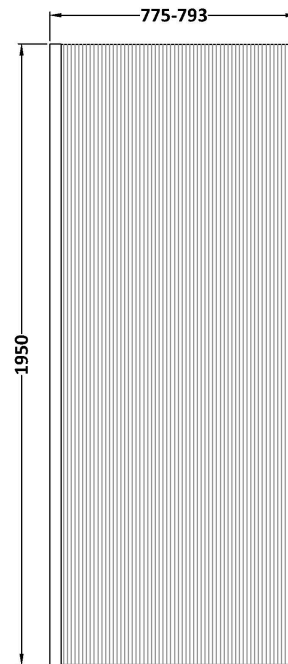

Sales Code: WRFL19580BP

Description: 800X1950 Fluted Wetroom Screen Inc' Bar

Packaging Details

Barcode: 5056462679631

Sales Code: WRFL19580

Description: 800X1950 Fluted Wetroom Screen Inc' Bar

Product Dimensions

Height (mm):	1950
Width (mm):	800
Depth (mm):	14
Nett Weight (kg):	35.9

Packaging Dimensions

Height (mm):	65
Width (mm):	850
Length (mm):	2010
Gross Weight (kg):	35.9

Packaging Data

Box Colour:	Brown Cardboard Box - Printed
Box Qty:	1
Label Size:	100 x 50
Label Colour:	Not Applicable
Label Qty:	0

Outer Box Dimensions (If Applicable)

Height (mm):	
Width (mm):	
Depth (mm):	
Length (mm):	
Gross Weight (kg):	
Barcode:	5056462661247

Product Details

Country of Origin:	China
Fitting Instruction:	No
CE & UKCA:	Yes
Profile Material:	Aluminium
Profile Finish:	Polished Chrome
Adjustments (mm):	775mm-793mm
Entry Width (mm):	N/A
Swing In Dim (mm):	N/A
Swing Out Dim (mm):	N/A
Radius (mm):	Not Applicable
Glass Thickness (mm):	8
Easy Fit:	No
Easy Clean:	Yes
Handle Style:	Not Applicable
Handle Material:	Not Applicable
Enclosure Design:	Fluted
Wheel Type:	Not Applicable
Support Bar Included:	Support Bar Included
Extras:	None

Sales Code: WRSF004

Description: 1950 Wetroom Wall Channel Black

Product Dimensions

Height (mm):	1950
Width (mm):	34
Depth (mm):	13
Nett Weight (kg):	1.01

Packaging Dimensions

Height (mm):	45
Width (mm):	185
Length (mm):	1970
Gross Weight (kg):	1.42