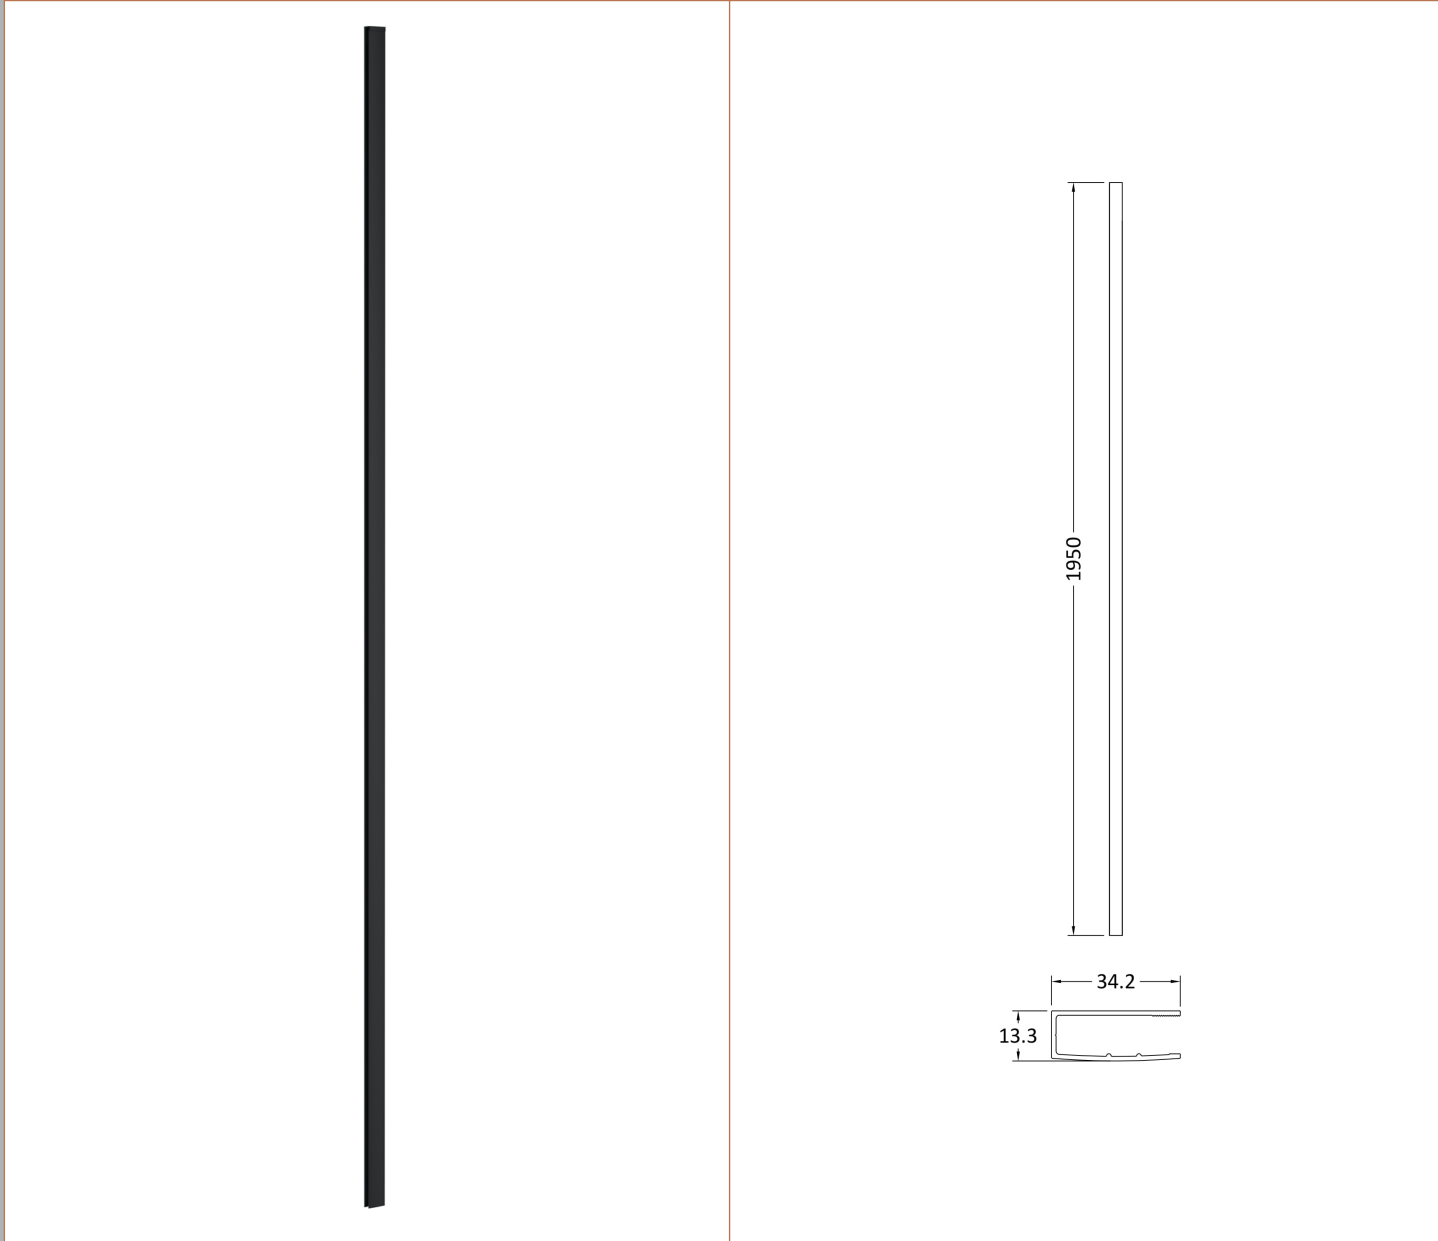

Height (mm):	1950
Width (mm):	800
Depth (mm):	14
Nett Weight (kg):	35.9

Packaging Dimensions

Height (mm):	65
Width (mm):	850
Length (mm):	2010
Gross Weight (kg):	35.9

Packaging Data

Box Colour:	Brown Cardboard Box - Printed
Box Qty:	1
Label Size:	100 x 50
Label Colour:	Not Applicable
Label Qty:	0

Outer Box Dimensions (If Applicable)

Height (mm):	
Width (mm):	
Depth (mm):	
Length (mm):	
Gross Weight (kg):	
Barcode:	5056462661247

Product Details

Country of Origin:	China
Fitting Instruction:	No
CE & UKCA:	Yes
Profile Material:	Aluminium
Profile Finish:	Polished Chrome
Adjustments (mm):	775mm-793mm
Entry Width (mm):	N/A
Swing In Dim (mm):	N/A
Swing Out Dim (mm):	N/A
Radius (mm):	Not Applicable
Glass Thickness (mm):	8
Easy Fit:	No
Easy Clean:	Yes
Handle Style:	Not Applicable
Handle Material:	Not Applicable
Enclosure Design:	Fluted
Wheel Type:	Not Applicable
Support Bar Included:	Support Bar Included
Extras:	None

Sales Code: WRSF004

Description: 1950 Wetroom Wall Channel Black

Product Dimensions

Height (mm):	1950
Width (mm):	34
Depth (mm):	13
Nett Weight (kg):	1.01

Packaging Dimensions

Height (mm):	45
Width (mm):	185
Length (mm):	1970
Gross Weight (kg):	1.42

Product Details

Country of Origin:	China
Fitting Instruction:	No
CE & UKCA:	N/A
Profile Material:	Aluminium
Profile Finish:	Matt Black
Adjustments (mm):	18mm
Entry Width (mm):	N/A
Swing In Dim (mm):	N/A
Swing Out Dim (mm):	N/A
Radius (mm):	Not Applicable
Glass Thickness (mm):	
Easy Fit:	Not Applicable
Easy Clean:	Not Applicable
Handle Style:	Not Applicable
Handle Material:	Not Applicable
Enclosure Design:	Not Applicable
Wheel Type:	Not Applicable
Support Bar Included:	Support Bar Not Included
Extras:	None