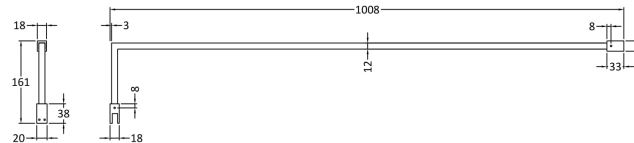

Sales Code: FIX024

Description: Wetroom Screen Support Arm Black

Product Dimensions

Height (mm):	15
Width (mm):	150
Depth (mm):	1000
Nett Weight (kg):	0.67

Packaging Dimensions

Height (mm):	35
Width (mm):	160
Length (mm):	1020
Gross Weight (kg):	0.7

Packaging Data

Box Colour:	Brown Cardboard Box
Box Qty:	1
Label Size:	100 x 50
Label Colour:	White Label
Label Qty:	1

Outer Box Dimensions (If Applicable)

Height (mm):	
Width (mm):	
Depth (mm):	
Length (mm):	
Gross Weight (kg):	
Barcode:	5056211847342

Product Details

Country of Origin:	China
Fitting Instruction:	No
CE & UKCA:	N/A
Profile Material:	Stainless Steel
Profile Finish:	Matt Black
Adjustments (mm):	N/A
Entry Width (mm):	N/A
Swing In Dim (mm):	N/A
Swing Out Dim (mm):	N/A
Radius (mm):	Not Applicable
Glass Thickness (mm):	
Easy Fit:	Not Applicable
Easy Clean:	Not Applicable
Handle Style:	Not Applicable
Handle Material:	Not Applicable
Enclosure Design:	Not Applicable
Wheel Type:	Not Applicable
Support Bar Included:	
Extras:	None