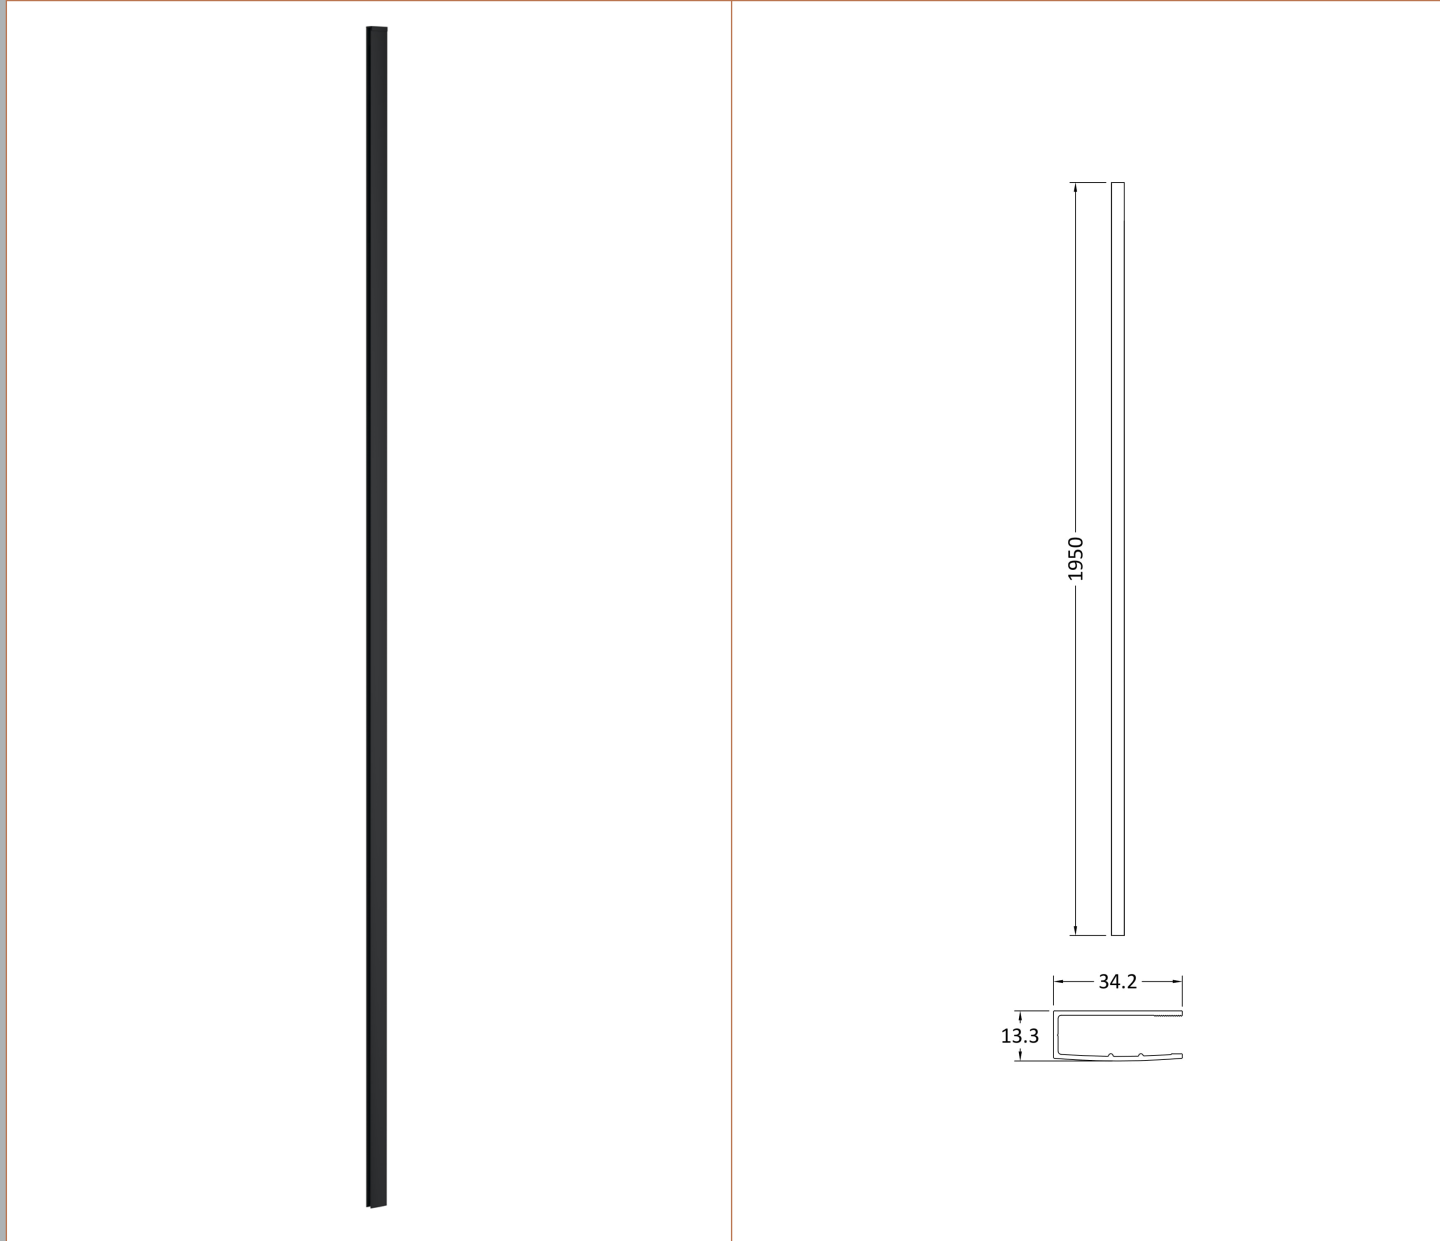

Height (mm):	1950
Width (mm):	1000
Depth (mm):	14
Nett Weight (kg):	44.8

Packaging Dimensions

Height (mm):	65
Width (mm):	1050
Length (mm):	2010
Gross Weight (kg):	44.8

Packaging Data

Box Colour:	Brown Cardboard Box - Printed
Box Qty:	1
Label Size:	100 x 50
Label Colour:	Not Applicable
Label Qty:	0

Outer Box Dimensions (If Applicable)

Height (mm):	
Width (mm):	
Depth (mm):	
Length (mm):	
Gross Weight (kg):	
Barcode:	5056462661230

Product Details

Country of Origin:	China
Fitting Instruction:	No
CE & UKCA:	Yes
Profile Material:	Aluminium
Profile Finish:	Polished Chrome
Adjustments (mm):	975mm-993mm
Entry Width (mm):	N/A
Swing In Dim (mm):	N/A
Swing Out Dim (mm):	N/A
Radius (mm):	Not Applicable
Glass Thickness (mm):	8
Easy Fit:	No
Easy Clean:	Yes
Handle Style:	Not Applicable
Handle Material:	Not Applicable
Enclosure Design:	Fluted
Wheel Type:	Not Applicable
Support Bar Included:	Support Bar Included
Extras:	None

Sales Code: WRSF004

Description: 1950 Wetroom Wall Channel Black

Product Dimensions

Height (mm):	1950
Width (mm):	34
Depth (mm):	13
Nett Weight (kg):	1.01

Packaging Dimensions

Height (mm):	45
Width (mm):	185
Length (mm):	1970
Gross Weight (kg):	1.42

Product Details

Country of Origin:	China
Fitting Instruction:	No
CE & UKCA:	N/A
Profile Material:	Aluminium
Profile Finish:	Matt Black
Adjustments (mm):	18mm
Entry Width (mm):	N/A
Swing In Dim (mm):	N/A
Swing Out Dim (mm):	N/A
Radius (mm):	Not Applicable
Glass Thickness (mm):	
Easy Fit:	Not Applicable
Easy Clean:	Not Applicable
Handle Style:	Not Applicable
Handle Material:	Not Applicable
Enclosure Design:	Not Applicable
Wheel Type:	Not Applicable
Support Bar Included:	Support Bar Not Included
Extras:	None