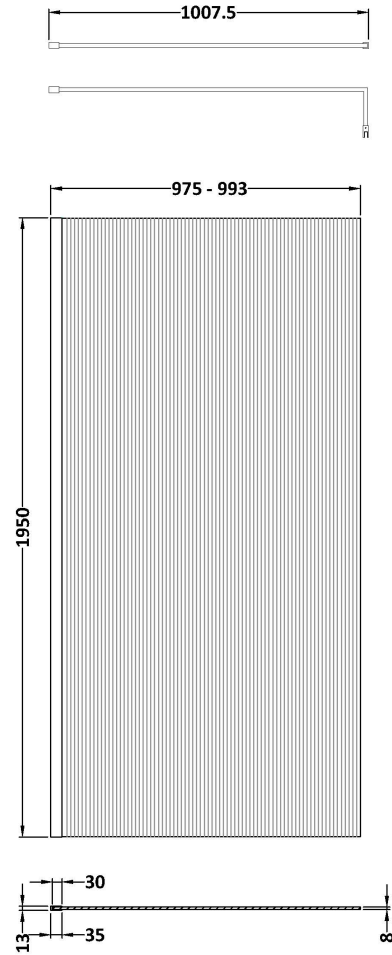

Sales Code: WRFL19510BP

Description: 1000X1950 Fluted Wetroom Screen Inc' Bar

Packaging Details

Barcode: 5056462679655

Sales Code: WRFL19510

Description: 1000X1950 Fluted Wetroom Screen Inc' Bar

Product Dimensions

Height (mm):	1950
Width (mm):	1000
Depth (mm):	14
Nett Weight (kg):	44.8

Packaging Dimensions

Height (mm):	65
Width (mm):	1050
Length (mm):	2010
Gross Weight (kg):	44.8

Packaging Data

Box Colour:	Brown Cardboard Box - Printed
Box Qty:	1
Label Size:	100 x 50
Label Colour:	Not Applicable
Label Qty:	0

Outer Box Dimensions (If Applicable)

Height (mm):	
Width (mm):	
Depth (mm):	
Length (mm):	
Gross Weight (kg):	
Barcode:	5056462661230

Product Details

Country of Origin:	China
Fitting Instruction:	No
CE & UKCA:	Yes
Profile Material:	Aluminium
Profile Finish:	Polished Chrome
Adjustments (mm):	975mm-993mm
Entry Width (mm):	N/A
Swing In Dim (mm):	N/A
Swing Out Dim (mm):	N/A
Radius (mm):	Not Applicable
Glass Thickness (mm):	8
Easy Fit:	No
Easy Clean:	Yes
Handle Style:	Not Applicable
Handle Material:	Not Applicable
Enclosure Design:	Fluted
Wheel Type:	Not Applicable
Support Bar Included:	Support Bar Included
Extras:	None

Sales Code: WRSF004

Description: 1950 Wetroom Wall Channel Black

Product Dimensions

Height (mm):	1950
Width (mm):	34
Depth (mm):	13
Nett Weight (kg):	1.01

Packaging Dimensions

Height (mm):	45
Width (mm):	185
Length (mm):	1970
Gross Weight (kg):	1.42