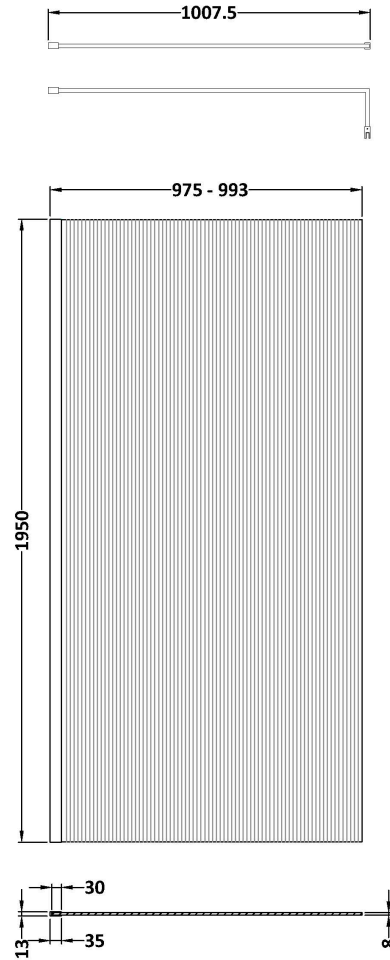

Sales Code: WRFL19510BP

Description: 1000X1950 Fluted Wetroom Screen Inc' Bar

Packaging Details

Barcode: 5056462679655

Sales Code: WRFL19510

Description: 1000X1950 Fluted Wetroom Screen Inc' Bar

Product Dimensions

Height (mm):	1950
Width (mm):	1000
Depth (mm):	14
Nett Weight (kg):	44.8

Packaging Dimensions

Height (mm):	65
Width (mm):	1050
Length (mm):	2010
Gross Weight (kg):	44.8

Packaging Data

Box Colour:	Brown Cardboard Box - Printed
Box Qty:	1
Label Size:	100 x 50
Label Colour:	Not Applicable
Label Qty:	0

Outer Box Dimensions (If Applicable)

Height (mm):	
Width (mm):	
Depth (mm):	
Length (mm):	
Gross Weight (kg):	
Barcode:	5056462661230

Product Details

Country of Origin:	China
Fitting Instruction:	No
CE & UKCA:	Yes
Profile Material:	Aluminium
Profile Finish:	Polished Chrome
Adjustments (mm):	975mm-993mm
Entry Width (mm):	N/A
Swing In Dim (mm):	N/A
Swing Out Dim (mm):	N/A
Radius (mm):	Not Applicable
Glass Thickness (mm):	8
Easy Fit:	No
Easy Clean:	Yes
Handle Style:	Not Applicable
Handle Material:	Not Applicable
Enclosure Design:	Fluted
Wheel Type:	Not Applicable
Support Bar Included:	Support Bar Included
Extras:	None

Sales Code: WRSF004

Description: 1950 Wetroom Wall Channel Black

Product Dimensions

Height (mm):	1950
Width (mm):	34
Depth (mm):	13
Nett Weight (kg):	1.01

Packaging Dimensions

Height (mm):	45
Width (mm):	185
Length (mm):	1970
Gross Weight (kg):	1.42