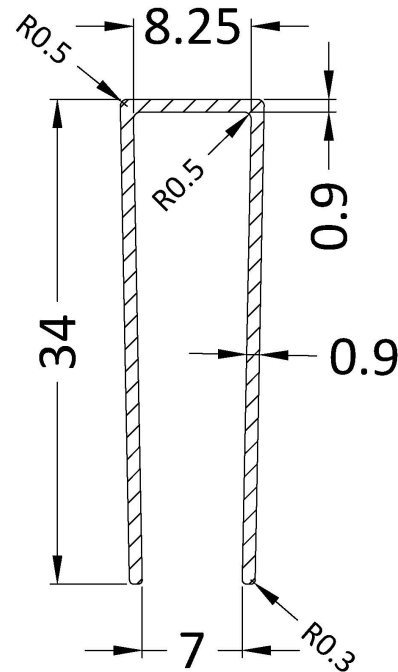

Outer Box Dimensions (If Applicable)

Height (mm):	
Width (mm):	
Depth (mm):	
Length (mm):	
Gross Weight (kg):	
Barcode:	5055369007424

Product Details

Country of Origin:	China
Fitting Instruction:	No
CE & UKCA:	Yes
Profile Material:	Aluminium
Profile Finish:	Polished Chrome
Adjustments (mm):	675mm-693mm
Entry Width (mm):	N/A
Swing In Dim (mm):	N/A
Swing Out Dim (mm):	N/A
Radius (mm):	Not Applicable
Glass Thickness (mm):	8
Easy Fit:	No
Easy Clean:	Yes
Handle Style:	Not Applicable
Handle Material:	Not Applicable
Enclosure Design:	Frameless
Wheel Type:	Not Applicable
Support Bar Included:	Support Bar Included
Extras:	None

Sales Code: WRSF004

Description: 1950 Wetroom Wall Channel Black

Product Dimensions

Height (mm):	1950
Width (mm):	34
Depth (mm):	13
Nett Weight (kg):	1.01

Packaging Dimensions

Height (mm):	45
Width (mm):	185
Length (mm):	1970
Gross Weight (kg):	1.42

Product Details

Country of Origin:	China
Fitting Instruction:	No
CE & UKCA:	N/A
Profile Material:	Aluminium
Profile Finish:	Matt Black
Adjustments (mm):	18mm
Entry Width (mm):	N/A
Swing In Dim (mm):	N/A
Swing Out Dim (mm):	N/A
Radius (mm):	Not Applicable
Glass Thickness (mm):	
Easy Fit:	Not Applicable
Easy Clean:	Not Applicable
Handle Style:	Not Applicable
Handle Material:	Not Applicable
Enclosure Design:	Not Applicable
Wheel Type:	Not Applicable
Support Bar Included:	Support Bar Not Included
Extras:	None

Sales Code: WRSF004UF

Description: 1950mm Undrilled Flat Profile

OVERALL LENGTH 1950mm

Product Dimensions

Height (mm):	1950
Width (mm):	34
Depth (mm):	13
Nett Weight (kg):	1.01

Packaging Dimensions

Height (mm):	45
Width (mm):	185
Length (mm):	1970
Gross Weight (kg):	1.42