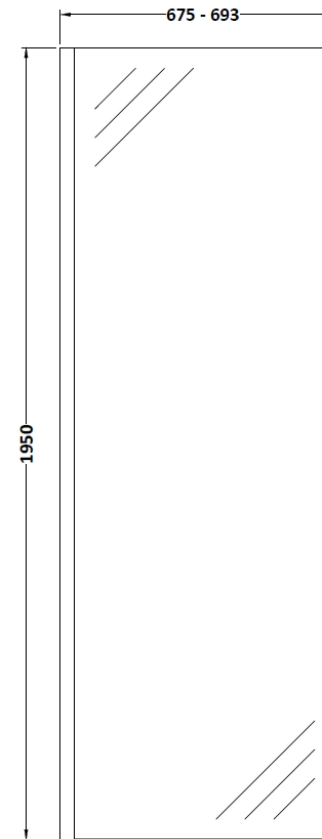

Sales Code: WRFBP1970

Description: Full Frame Wetroom Screen 1950X700x8mm

Packaging Details

Barcode: 5056462688381

Sales Code: WRSB700

Description: Wetroom Screen 700 X1950mm

Product Dimensions

Height (mm):	1950
Width (mm):	700
Depth (mm):	14
Nett Weight (kg):	29.44

Packaging Dimensions

Height (mm):	65
Width (mm):	730
Length (mm):	2010
Gross Weight (kg):	29.44

Packaging Data

Box Colour:	Brown Cardboard Box - Printed
Box Qty:	1
Label Size:	100 x 50
Label Colour:	Not Applicable
Label Qty:	0

Outer Box Dimensions (If Applicable)

Height (mm):	
Width (mm):	
Depth (mm):	
Length (mm):	
Gross Weight (kg):	
Barcode:	5055369007424

Product Details

Country of Origin:	China
Fitting Instruction:	No
CE & UKCA:	Yes
Profile Material:	Aluminium
Profile Finish:	Polished Chrome
Adjustments (mm):	675mm-693mm
Entry Width (mm):	N/A
Swing In Dim (mm):	N/A
Swing Out Dim (mm):	N/A
Radius (mm):	Not Applicable
Glass Thickness (mm):	8
Easy Fit:	No
Easy Clean:	Yes
Handle Style:	Not Applicable
Handle Material:	Not Applicable
Enclosure Design:	Frameless
Wheel Type:	Not Applicable
Support Bar Included:	Support Bar Included
Extras:	None

Sales Code: FIX024

Description: Wetroom Screen Support Arm Black

Product Dimensions

Height (mm):	15
Width (mm):	150
Depth (mm):	1000
Nett Weight (kg):	0.67

Packaging Dimensions

Height (mm):	35
Width (mm):	160
Length (mm):	1020
Gross Weight (kg):	0.7