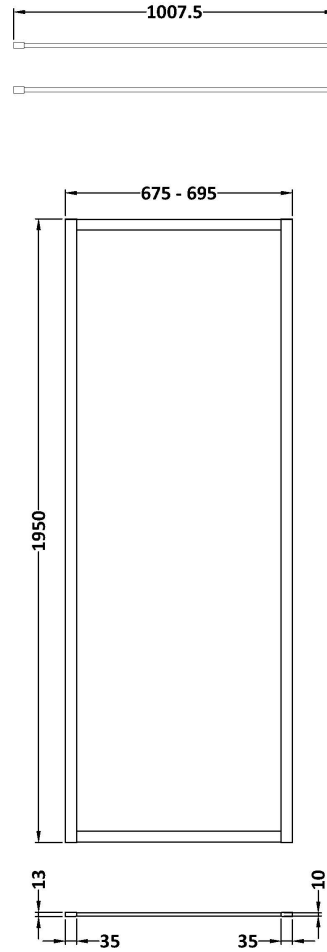

Sales Code: WRFBP1970

Description: Full Frame Wetroom Screen 1950X700x8mm

Packaging Details

Barcode: 5056462688381

Sales Code: WRSB700

Description: Wetroom Screen 700 X1950mm

Product Dimensions

Height (mm):	1950
Width (mm):	700
Depth (mm):	14
Nett Weight (kg):	29.44

Packaging Dimensions

Height (mm):	65
Width (mm):	730
Length (mm):	2010
Gross Weight (kg):	29.44

Packaging Data

Box Colour:	Brown Cardboard Box - Printed
Box Qty:	1
Label Size:	100 x 50
Label Colour:	Not Applicable
Label Qty:	0

Outer Box Dimensions (If Applicable)

Height (mm):	
Width (mm):	
Depth (mm):	
Length (mm):	
Gross Weight (kg):	
Barcode:	5055369007424

Product Details

Country of Origin:	China
Fitting Instruction:	No
CE & UKCA:	Yes
Profile Material:	Aluminium
Profile Finish:	Polished Chrome
Adjustments (mm):	675mm-693mm
Entry Width (mm):	N/A
Swing In Dim (mm):	N/A
Swing Out Dim (mm):	N/A
Radius (mm):	Not Applicable
Glass Thickness (mm):	8
Easy Fit:	No
Easy Clean:	Yes
Handle Style:	Not Applicable
Handle Material:	Not Applicable
Enclosure Design:	Frameless
Wheel Type:	Not Applicable
Support Bar Included:	Support Bar Included
Extras:	None

Sales Code: FIX024

Description: Wetroom Screen Support Arm Black

Product Dimensions

Height (mm):	15
Width (mm):	150
Depth (mm):	1000
Nett Weight (kg):	0.67

Packaging Dimensions

Height (mm):	35
Width (mm):	160
Length (mm):	1020
Gross Weight (kg):	0.7