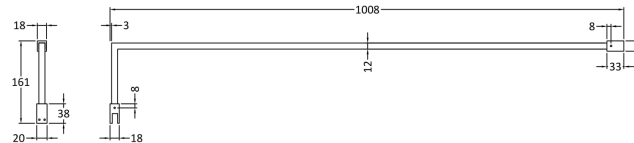

Outer Box Dimensions (If Applicable)

Height (mm):	
Width (mm):	
Depth (mm):	
Length (mm):	
Gross Weight (kg):	
Barcode:	5055369007424

Product Details

Country of Origin:	China
Fitting Instruction:	No
CE & UKCA:	Yes
Profile Material:	Aluminium
Profile Finish:	Polished Chrome
Adjustments (mm):	675mm-693mm
Entry Width (mm):	N/A
Swing In Dim (mm):	N/A
Swing Out Dim (mm):	N/A
Radius (mm):	Not Applicable
Glass Thickness (mm):	8
Easy Fit:	No
Easy Clean:	Yes
Handle Style:	Not Applicable
Handle Material:	Not Applicable
Enclosure Design:	Frameless
Wheel Type:	Not Applicable
Support Bar Included:	Support Bar Included
Extras:	None

Sales Code: FIX024

Description: Wetroom Screen Support Arm Black

Product Dimensions

Height (mm):	15
Width (mm):	150
Depth (mm):	1000
Nett Weight (kg):	0.67

Packaging Dimensions

Height (mm):	35
Width (mm):	160
Length (mm):	1020
Gross Weight (kg):	0.7

Packaging Data

Box Colour:	Brown Cardboard Box
Box Qty:	1
Label Size:	100 x 50
Label Colour:	White Label
Label Qty:	1

Outer Box Dimensions (If Applicable)

Height (mm):	
Width (mm):	
Depth (mm):	
Length (mm):	
Gross Weight (kg):	
Barcode:	5056211847342

Sales Code: WRSF004UF

Description: 1950mm Undrilled Flat Profile

OVERALL LENGTH 1950mm

Product Dimensions

Height (mm):	1950
Width (mm):	34
Depth (mm):	13
Nett Weight (kg):	1.01

Packaging Dimensions

Height (mm):	45
Width (mm):	185
Length (mm):	1970
Gross Weight (kg):	1.42