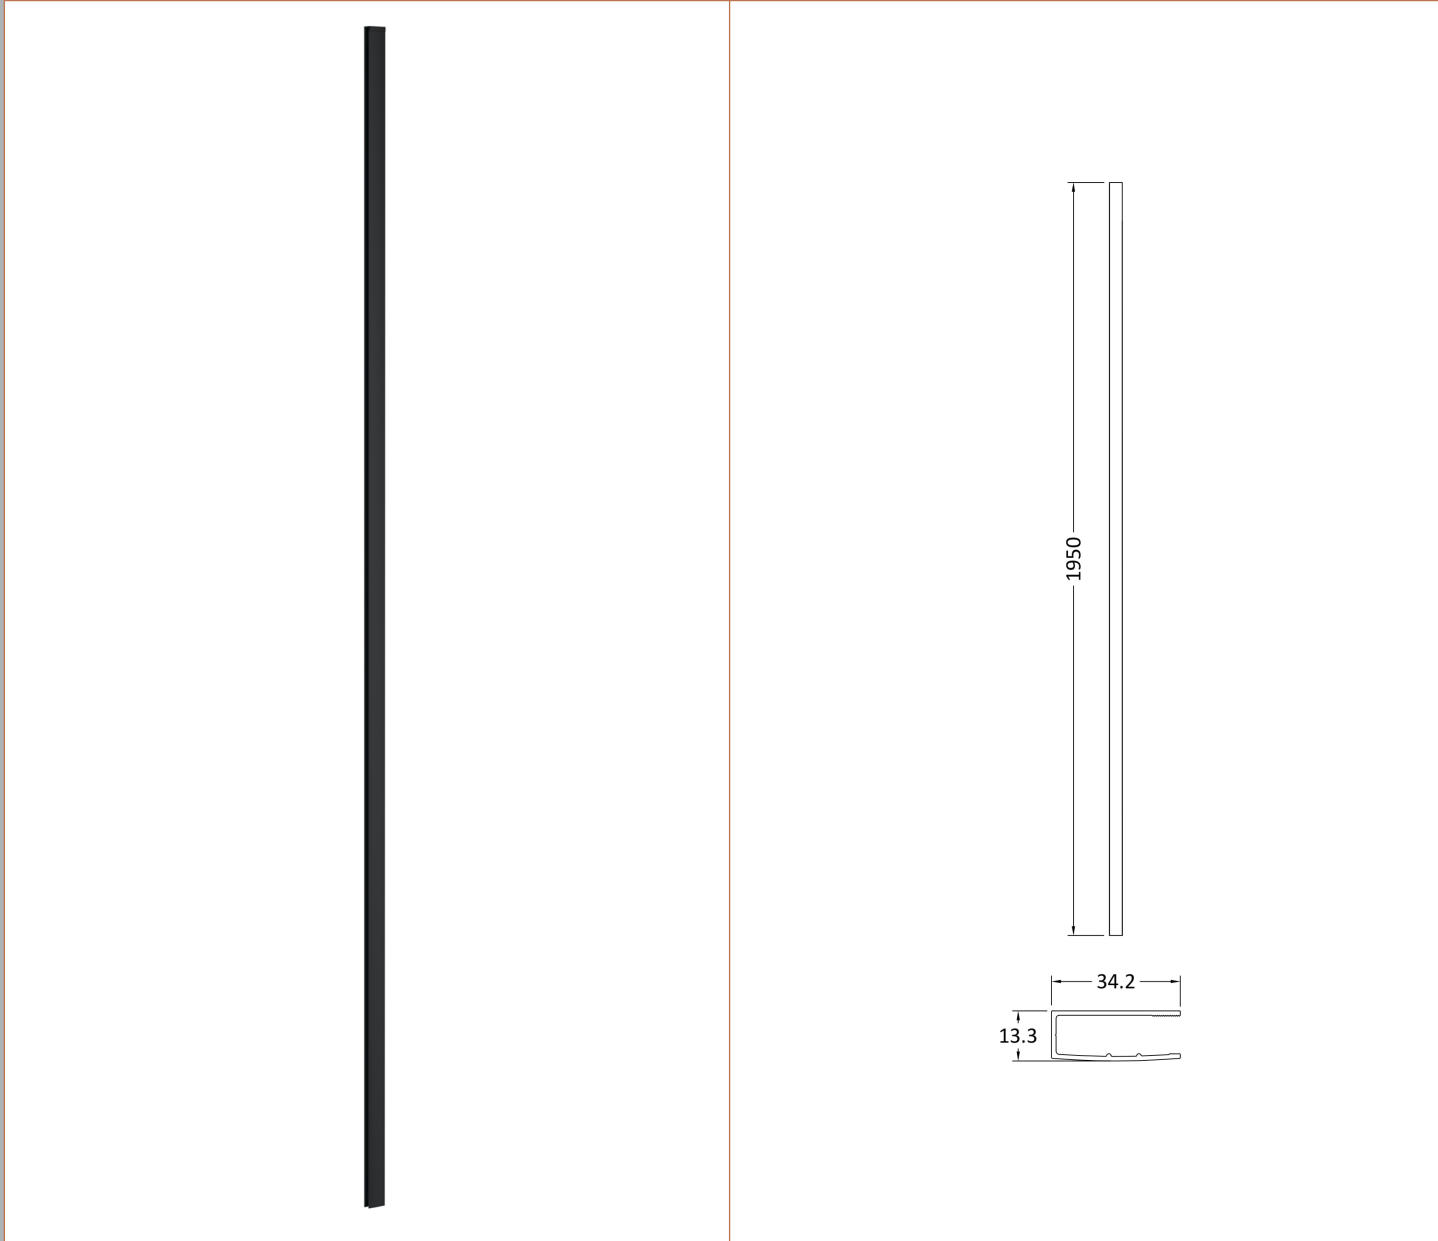

Outer Box Dimensions (If Applicable)

Height (mm):	
Width (mm):	
Depth (mm):	
Length (mm):	
Gross Weight (kg):	
Barcode:	5055369007424

Product Details

Country of Origin:	China
Fitting Instruction:	No
CE & UKCA:	Yes
Profile Material:	Aluminium
Profile Finish:	Polished Chrome
Adjustments (mm):	675mm-693mm
Entry Width (mm):	N/A
Swing In Dim (mm):	N/A
Swing Out Dim (mm):	N/A
Radius (mm):	Not Applicable
Glass Thickness (mm):	8
Easy Fit:	No
Easy Clean:	Yes
Handle Style:	Not Applicable
Handle Material:	Not Applicable
Enclosure Design:	Frameless
Wheel Type:	Not Applicable
Support Bar Included:	Support Bar Included
Extras:	None

Product Details

Country of Origin:	China
Fitting Instruction:	No
CE & UKCA:	N/A
Profile Material:	Stainless Steel
Profile Finish:	Matt Black
Adjustments (mm):	N/A
Entry Width (mm):	N/A
Swing In Dim (mm):	N/A
Swing Out Dim (mm):	N/A
Radius (mm):	Not Applicable
Glass Thickness (mm):	
Easy Fit:	Not Applicable
Easy Clean:	Not Applicable
Handle Style:	Not Applicable
Handle Material:	Not Applicable
Enclosure Design:	Not Applicable
Wheel Type:	Not Applicable
Support Bar Included:	
Extras:	None

Sales Code: WRSF004

Description: 1950 Wetroom Wall Channel Black

Product Dimensions

Height (mm):	1950
Width (mm):	34
Depth (mm):	13
Nett Weight (kg):	1.01

Packaging Dimensions

Height (mm):	45
Width (mm):	185
Length (mm):	1970
Gross Weight (kg):	1.42

Sales Code: WRSF004UF

Description: 1950mm Undrilled Flat Profile

OVERALL LENGTH 1950mm

Product Dimensions

Height (mm):	1950
Width (mm):	34
Depth (mm):	13
Nett Weight (kg):	1.01

Packaging Dimensions

Height (mm):	45
Width (mm):	185
Length (mm):	1970
Gross Weight (kg):	1.42