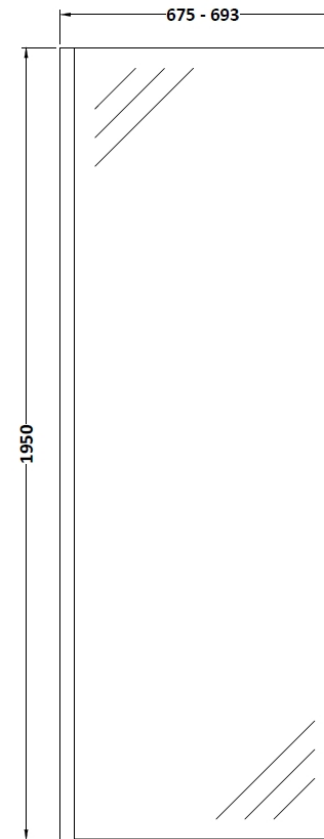

Sales Code: WRFBB1970

Description: Full Frame Wetroom Screen 1950X700x8mm

Packaging Details

Barcode: 5056462688534

Sales Code: WRSB700

Description: Wetroom Screen 700 X1950mm

Product Dimensions

Height (mm):	1950
Width (mm):	700
Depth (mm):	14
Nett Weight (kg):	29.44

Packaging Dimensions

Height (mm):	65
Width (mm):	730
Length (mm):	2010
Gross Weight (kg):	29.44

Packaging Data

Box Colour:	Brown Cardboard Box - Printed
Box Qty:	1
Label Size:	100 x 50
Label Colour:	Not Applicable
Label Qty:	0

Outer Box Dimensions (If Applicable)

Height (mm):	
Width (mm):	
Depth (mm):	
Length (mm):	
Gross Weight (kg):	
Barcode:	5055369007424

Product Details

Country of Origin:	China
Fitting Instruction:	No
CE & UKCA:	Yes
Profile Material:	Aluminium
Profile Finish:	Polished Chrome
Adjustments (mm):	675mm-693mm
Entry Width (mm):	N/A
Swing In Dim (mm):	N/A
Swing Out Dim (mm):	N/A
Radius (mm):	Not Applicable
Glass Thickness (mm):	8
Easy Fit:	No
Easy Clean:	Yes
Handle Style:	Not Applicable
Handle Material:	Not Applicable
Enclosure Design:	Frameless
Wheel Type:	Not Applicable
Support Bar Included:	Support Bar Included
Extras:	None

Packaging Data

Box Colour:	Brown Cardboard Box
Box Qty:	1
Label Size:	100 x 50
Label Colour:	White Label
Label Qty:	1

Outer Box Dimensions (If Applicable)

Height (mm):	
Width (mm):	
Depth (mm):	
Length (mm):	
Gross Weight (kg):	
Barcode:	5056462611884