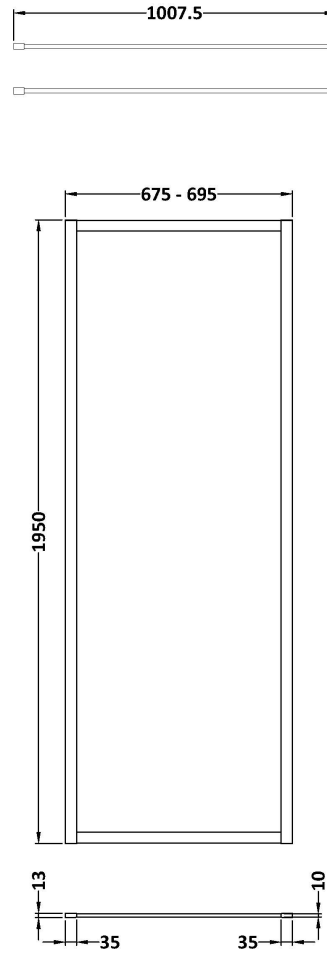

Sales Code: WRFBB1970

Description: Full Frame Wetroom Screen 1950X700x8mm

Packaging Details

Barcode: 5056462688534

Sales Code: WRSB700

Description: Wetroom Screen 700 X1950mm

Product Dimensions

Height (mm):	1950
Width (mm):	700
Depth (mm):	14
Nett Weight (kg):	29.44

Packaging Dimensions

Height (mm):	65
Width (mm):	730
Length (mm):	2010
Gross Weight (kg):	29.44

Packaging Data

Box Colour:	Brown Cardboard Box - Printed
Box Qty:	1
Label Size:	100 x 50
Label Colour:	Not Applicable
Label Qty:	0

Outer Box Dimensions (If Applicable)

Height (mm):	
Width (mm):	
Depth (mm):	
Length (mm):	
Gross Weight (kg):	
Barcode:	5055369007424

Product Details

Country of Origin:	China
Fitting Instruction:	No
CE & UKCA:	Yes
Profile Material:	Aluminium
Profile Finish:	Polished Chrome
Adjustments (mm):	675mm-693mm
Entry Width (mm):	N/A
Swing In Dim (mm):	N/A
Swing Out Dim (mm):	N/A
Radius (mm):	Not Applicable
Glass Thickness (mm):	8
Easy Fit:	No
Easy Clean:	Yes
Handle Style:	Not Applicable
Handle Material:	Not Applicable
Enclosure Design:	Frameless
Wheel Type:	Not Applicable
Support Bar Included:	Support Bar Included
Extras:	None

Sales Code: FIX025

Description: Wetroom Screen Support Arm Brass

Product Dimensions

Height (mm):	15
Width (mm):	150
Depth (mm):	1000
Nett Weight (kg):	0.67

Packaging Dimensions

Height (mm):	35
Width (mm):	160
Length (mm):	1020
Gross Weight (kg):	0.7