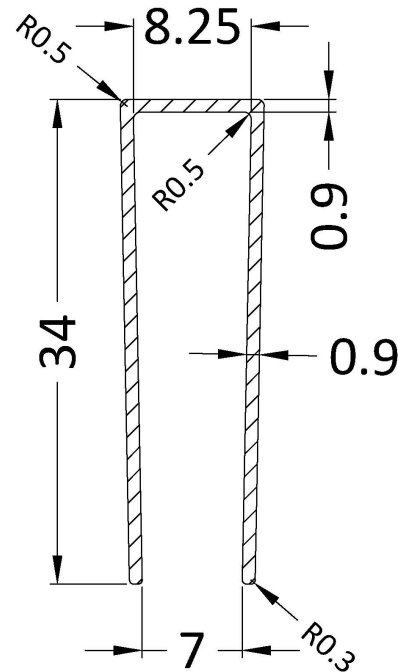

Outer Box Dimensions (If Applicable)

Height (mm):	
Width (mm):	
Depth (mm):	
Length (mm):	
Gross Weight (kg):	
Barcode:	5055369007424

Product Details

Country of Origin:	China
Fitting Instruction:	No
CE & UKCA:	Yes
Profile Material:	Aluminium
Profile Finish:	Polished Chrome
Adjustments (mm):	675mm-693mm
Entry Width (mm):	N/A
Swing In Dim (mm):	N/A
Swing Out Dim (mm):	N/A
Radius (mm):	Not Applicable
Glass Thickness (mm):	8
Easy Fit:	No
Easy Clean:	Yes
Handle Style:	Not Applicable
Handle Material:	Not Applicable
Enclosure Design:	Frameless
Wheel Type:	Not Applicable
Support Bar Included:	Support Bar Included
Extras:	None

Sales Code: WRSF015

Description: 1950 Wetroom Wall Channel Brass

Product Dimensions

Height (mm):	1950
Width (mm):	
Depth (mm):	
Nett Weight (kg):	0.8

Packaging Dimensions

Height (mm):	45
Width (mm):	185
Length (mm):	1970
Gross Weight (kg):	0.8

Product Details

Country of Origin:	China
Fitting Instruction:	No
CE & UKCA:	N/A
Profile Material:	Aluminium
Profile Finish:	Brushed Brass
Adjustments (mm):	18mm
Entry Width (mm):	N/A
Swing In Dim (mm):	N/A
Swing Out Dim (mm):	N/A
Radius (mm):	Not Applicable
Glass Thickness (mm):	
Easy Fit:	Not Applicable
Easy Clean:	Not Applicable
Handle Style:	Not Applicable
Handle Material:	Not Applicable
Enclosure Design:	Not Applicable
Wheel Type:	Not Applicable
Support Bar Included:	Support Bar Not Included
Extras:	None

Sales Code: WRSF015UF

Description: 1950mm Undrilled Flat Profile

OVERALL LENGTH 1950mm

Product Dimensions

Height (mm):	1950
Width (mm):	34
Depth (mm):	13
Nett Weight (kg):	1.01

Packaging Dimensions

Height (mm):	45
Width (mm):	185
Length (mm):	1970
Gross Weight (kg):	1.42