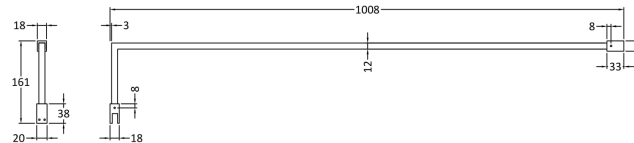

Outer Box Dimensions (If Applicable)

Height (mm):	
Width (mm):	
Depth (mm):	
Length (mm):	
Gross Weight (kg):	
Barcode:	5055369007462

Product Details

Country of Origin:	China
Fitting Instruction:	No
CE & UKCA:	Yes
Profile Material:	Aluminium
Profile Finish:	Polished Chrome
Adjustments (mm):	975mm-993mm
Entry Width (mm):	N/A
Swing In Dim (mm):	N/A
Swing Out Dim (mm):	N/A
Radius (mm):	Not Applicable
Glass Thickness (mm):	8
Easy Fit:	No
Easy Clean:	Yes
Handle Style:	Not Applicable
Handle Material:	Not Applicable
Enclosure Design:	Frameless
Wheel Type:	Not Applicable
Support Bar Included:	Support Bar Included
Extras:	None

Sales Code: FIX025

Description: Wetroom Screen Support Arm Brass

Product Dimensions

Height (mm):	15
Width (mm):	150
Depth (mm):	1000
Nett Weight (kg):	0.67

Packaging Dimensions

Height (mm):	35
Width (mm):	160
Length (mm):	1020
Gross Weight (kg):	0.7

Packaging Data

Box Colour:	Brown Cardboard Box
Box Qty:	1
Label Size:	100 x 50
Label Colour:	White Label
Label Qty:	1

Outer Box Dimensions (If Applicable)

Height (mm):	
Width (mm):	
Depth (mm):	
Length (mm):	
Gross Weight (kg):	
Barcode:	5056462611884

Sales Code: WRSF015UF

Description: 1950mm Undrilled Flat Profile

OVERALL LENGTH 1950mm

Product Dimensions

Height (mm):	1950
Width (mm):	34
Depth (mm):	13
Nett Weight (kg):	1.01

Packaging Dimensions

Height (mm):	45
Width (mm):	185
Length (mm):	1970
Gross Weight (kg):	1.42