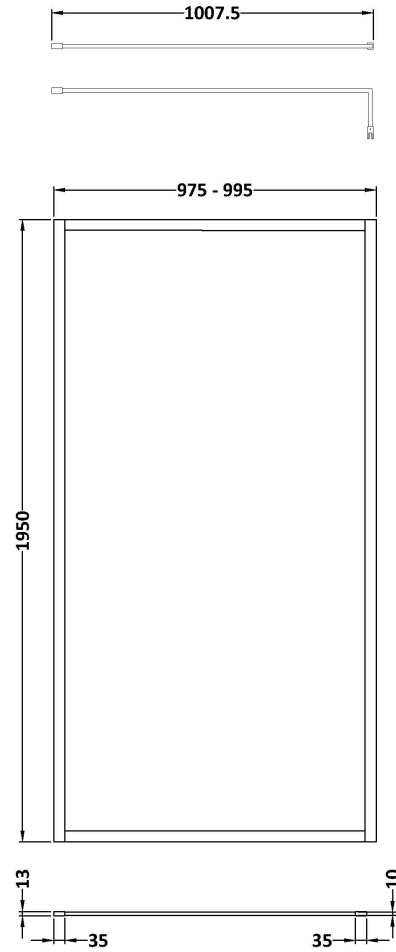

Sales Code: WRFBB1910

Description: Full Frame Wetroom Screen 1950X1000x8mm

Packaging Details

Barcode: 5056462688565

Sales Code: WRSB1000

Description: Wetroom Screen 1000 X1950mm

Product Dimensions

Height (mm):	1950
Width (mm):	1000
Depth (mm):	14
Nett Weight (kg):	42.4

Packaging Dimensions

Height (mm):	65
Width (mm):	1085
Length (mm):	2010
Gross Weight (kg):	42.4

Packaging Data

Box Colour:	Brown Cardboard Box - Printed
Box Qty:	1
Label Size:	100 x 50
Label Colour:	Not Applicable
Label Qty:	0

Outer Box Dimensions (If Applicable)

Height (mm):	
Width (mm):	
Depth (mm):	
Length (mm):	
Gross Weight (kg):	
Barcode:	5055369007462

Product Details

Country of Origin:	China
Fitting Instruction:	No
CE & UKCA:	Yes
Profile Material:	Aluminium
Profile Finish:	Polished Chrome
Adjustments (mm):	975mm-993mm
Entry Width (mm):	N/A
Swing In Dim (mm):	N/A
Swing Out Dim (mm):	N/A
Radius (mm):	Not Applicable
Glass Thickness (mm):	8
Easy Fit:	No
Easy Clean:	Yes
Handle Style:	Not Applicable
Handle Material:	Not Applicable
Enclosure Design:	Frameless
Wheel Type:	Not Applicable
Support Bar Included:	Support Bar Included
Extras:	None

Sales Code: FIX025

Description: Wetroom Screen Support Arm Brass

Product Dimensions

Height (mm):	15
Width (mm):	150
Depth (mm):	1000
Nett Weight (kg):	0.67

Packaging Dimensions

Height (mm):	35
Width (mm):	160
Length (mm):	1020
Gross Weight (kg):	0.7