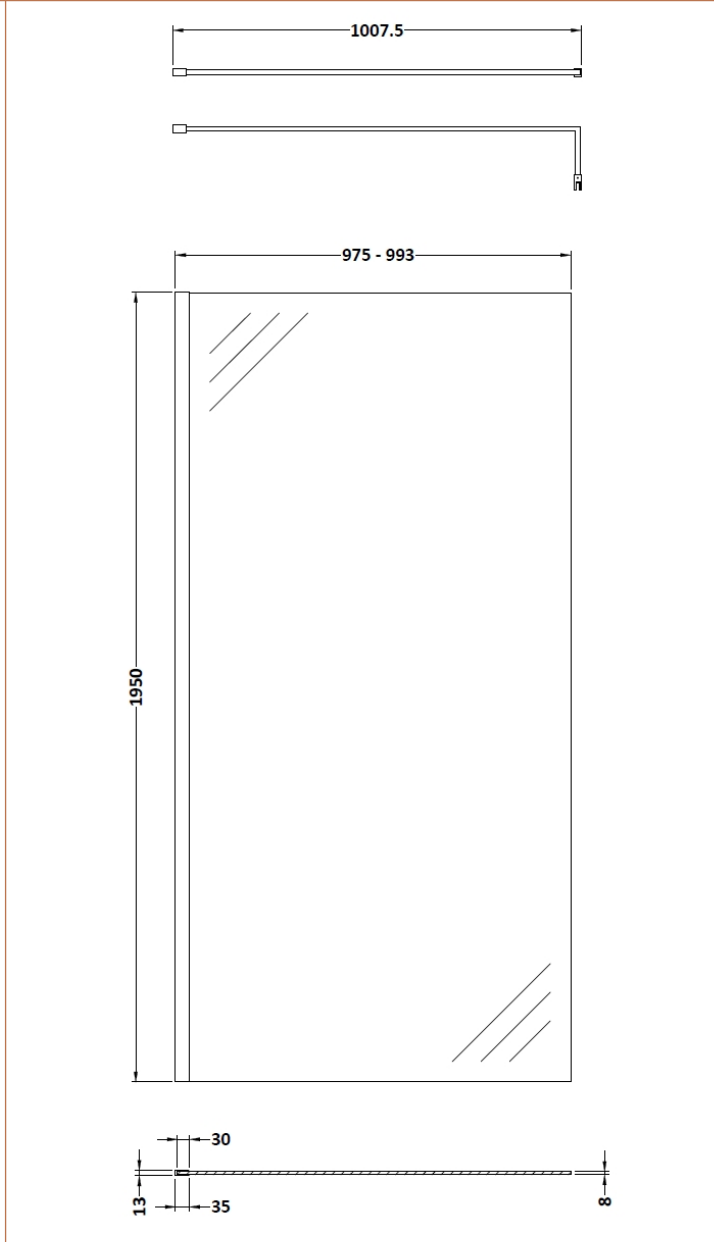

Sales Code: WRFBB1910

Description: Full Frame Wetroom Screen 1950X1000x8mm

Packaging Details

Barcode: 5056462688565

Sales Code: WRSB1000

Description: Wetroom Screen 1000 X1950mm

Product Dimensions

Height (mm):	1950
Width (mm):	1000
Depth (mm):	14
Nett Weight (kg):	42.4

Packaging Dimensions

Height (mm):	65
Width (mm):	1085
Length (mm):	2010
Gross Weight (kg):	42.4

Packaging Data

Box Colour:	Brown Cardboard Box - Printed
Box Qty:	1
Label Size:	100 x 50
Label Colour:	Not Applicable
Label Qty:	0

Outer Box Dimensions (If Applicable)

Height (mm):	
Width (mm):	
Depth (mm):	
Length (mm):	
Gross Weight (kg):	
Barcode:	5055369007462

Product Details

Country of Origin:	China
Fitting Instruction:	No
CE & UKCA:	Yes
Profile Material:	Aluminium
Profile Finish:	Polished Chrome
Adjustments (mm):	975mm-993mm
Entry Width (mm):	N/A
Swing In Dim (mm):	N/A
Swing Out Dim (mm):	N/A
Radius (mm):	Not Applicable
Glass Thickness (mm):	8
Easy Fit:	No
Easy Clean:	Yes
Handle Style:	Not Applicable
Handle Material:	Not Applicable
Enclosure Design:	Frameless
Wheel Type:	Not Applicable
Support Bar Included:	Support Bar Included
Extras:	None

Sales Code: FIX025

Description: Wetroom Screen Support Arm Brass

Product Dimensions

Height (mm):	15
Width (mm):	150
Depth (mm):	1000
Nett Weight (kg):	0.67

Packaging Dimensions

Height (mm):	35
Width (mm):	160
Length (mm):	1020
Gross Weight (kg):	0.7