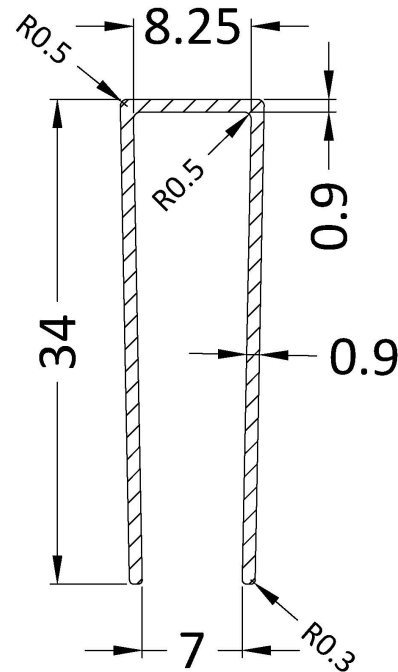

Outer Box Dimensions (If Applicable)

Height (mm):	
Width (mm):	
Depth (mm):	
Length (mm):	
Gross Weight (kg):	
Barcode:	5055369007462

Product Details

Country of Origin:	China
Fitting Instruction:	No
CE & UKCA:	Yes
Profile Material:	Aluminium
Profile Finish:	Polished Chrome
Adjustments (mm):	975mm-993mm
Entry Width (mm):	N/A
Swing In Dim (mm):	N/A
Swing Out Dim (mm):	N/A
Radius (mm):	Not Applicable
Glass Thickness (mm):	8
Easy Fit:	No
Easy Clean:	Yes
Handle Style:	Not Applicable
Handle Material:	Not Applicable
Enclosure Design:	Frameless
Wheel Type:	Not Applicable
Support Bar Included:	Support Bar Included
Extras:	None

Sales Code: WRSF015

Description: 1950 Wetroom Wall Channel Brass

Product Dimensions

Height (mm):	1950
Width (mm):	
Depth (mm):	
Nett Weight (kg):	0.8

Packaging Dimensions

Height (mm):	45
Width (mm):	185
Length (mm):	1970
Gross Weight (kg):	0.8

Product Details

Country of Origin:	China
Fitting Instruction:	No
CE & UKCA:	N/A
Profile Material:	Aluminium
Profile Finish:	Brushed Brass
Adjustments (mm):	18mm
Entry Width (mm):	N/A
Swing In Dim (mm):	N/A
Swing Out Dim (mm):	N/A
Radius (mm):	Not Applicable
Glass Thickness (mm):	
Easy Fit:	Not Applicable
Easy Clean:	Not Applicable
Handle Style:	Not Applicable
Handle Material:	Not Applicable
Enclosure Design:	Not Applicable
Wheel Type:	Not Applicable
Support Bar Included:	Support Bar Not Included
Extras:	None

Sales Code: WRSF015UF

Description: 1950mm Undrilled Flat Profile

OVERALL LENGTH 1950mm

Product Dimensions

Height (mm):	1950
Width (mm):	34
Depth (mm):	13
Nett Weight (kg):	1.01

Packaging Dimensions

Height (mm):	45
Width (mm):	185
Length (mm):	1970
Gross Weight (kg):	1.42