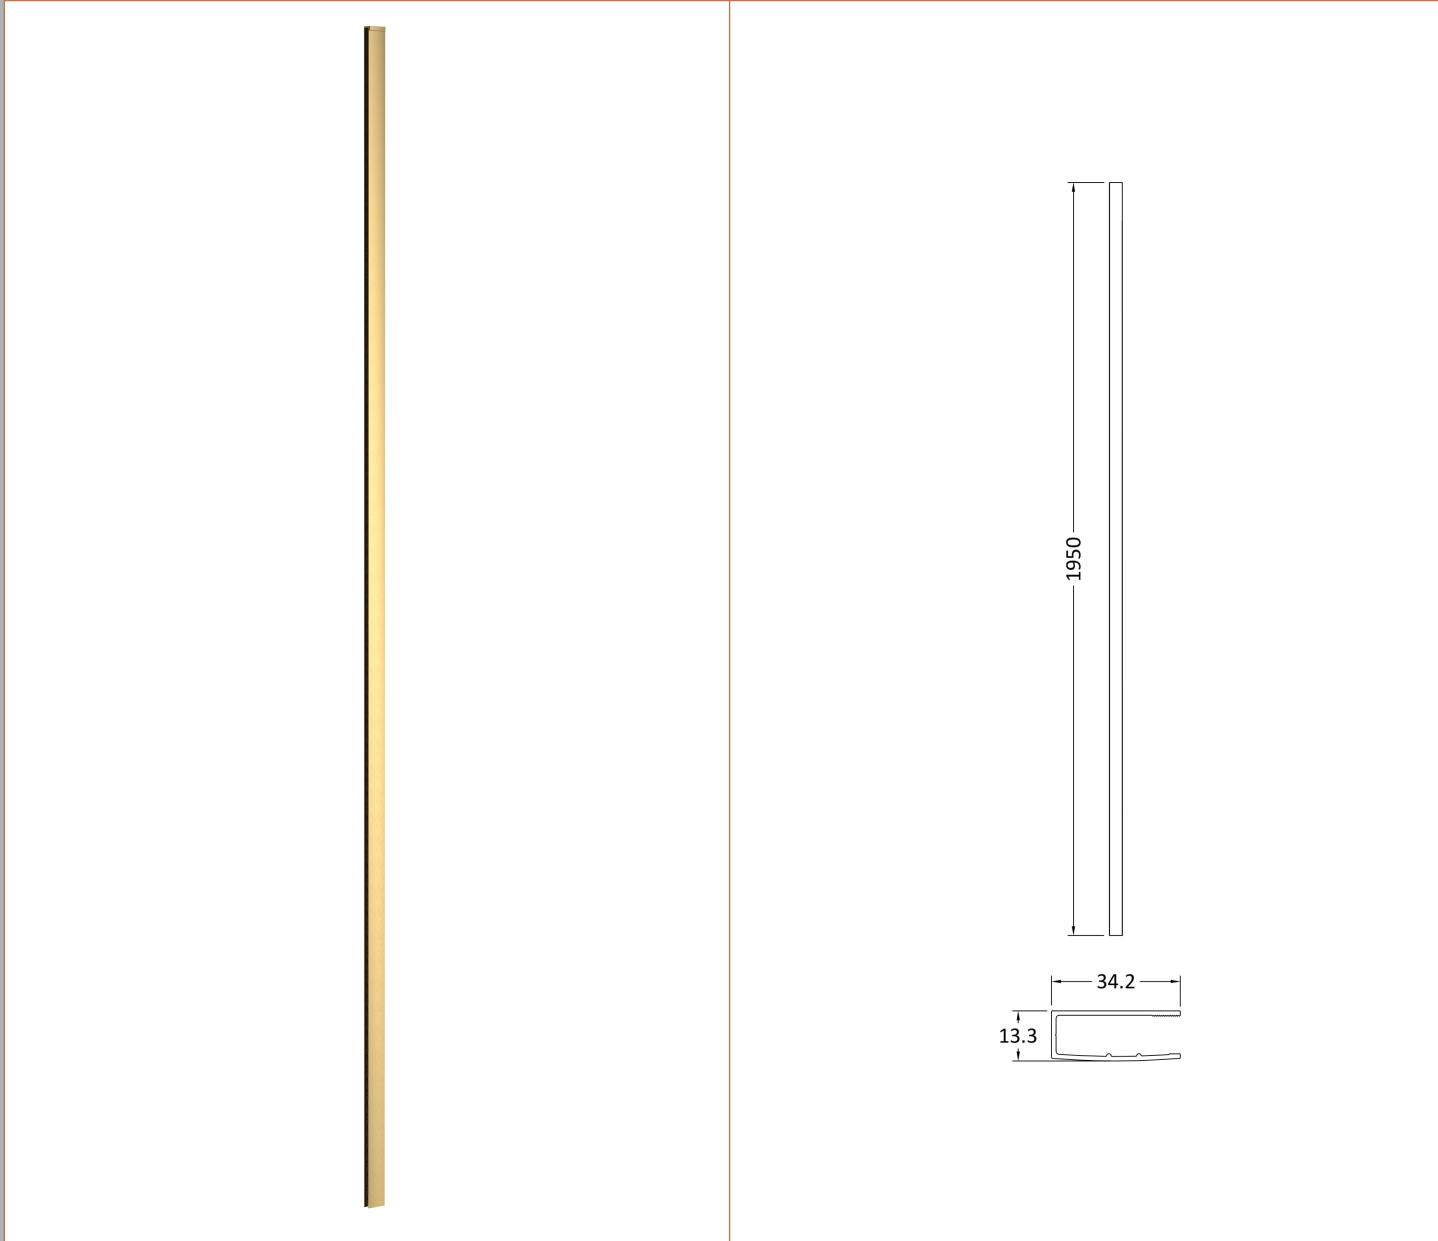

Sales Code: WRSF015

Description: 1950 Wetroom Wall Channel Brass

Product Dimensions

Height (mm):	1950
Width (mm):	
Depth (mm):	
Nett Weight (kg):	0.8

Packaging Dimensions

Height (mm):	45
Width (mm):	185
Length (mm):	1970
Gross Weight (kg):	0.8

Packaging Data

Box Colour:	Brown Cardboard Box - Printed
Box Qty:	1
Label Size:	100 x 50
Label Colour:	White Label
Label Qty:	1

Outer Box Dimensions (If Applicable)

Height (mm):	
Width (mm):	
Depth (mm):	
Length (mm):	
Gross Weight (kg):	
Barcode:	5056462611860

Product Details

Country of Origin:	China
Fitting Instruction:	No
CE & UKCA:	N/A
Profile Material:	Aluminium
Profile Finish:	Brushed Brass
Adjustments (mm):	18mm
Entry Width (mm):	N/A
Swing In Dim (mm):	N/A
Swing Out Dim (mm):	N/A
Radius (mm):	Not Applicable
Glass Thickness (mm):	
Easy Fit:	Not Applicable
Easy Clean:	Not Applicable
Handle Style:	Not Applicable
Handle Material:	Not Applicable
Enclosure Design:	Not Applicable
Wheel Type:	Not Applicable
Support Bar Included:	Support Bar Not Included
Extras:	None