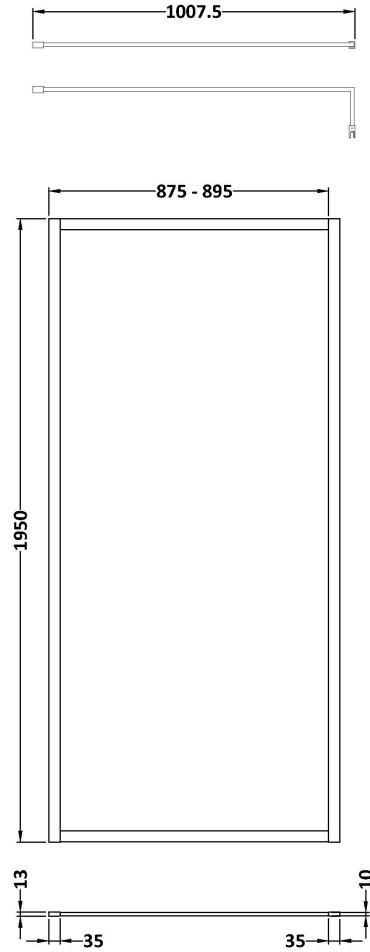

Sales Code: WRFBB1990

Description: Full Frame Wetroom Screen 1950X900x8mm

Packaging Details

Barcode: 5056462688558