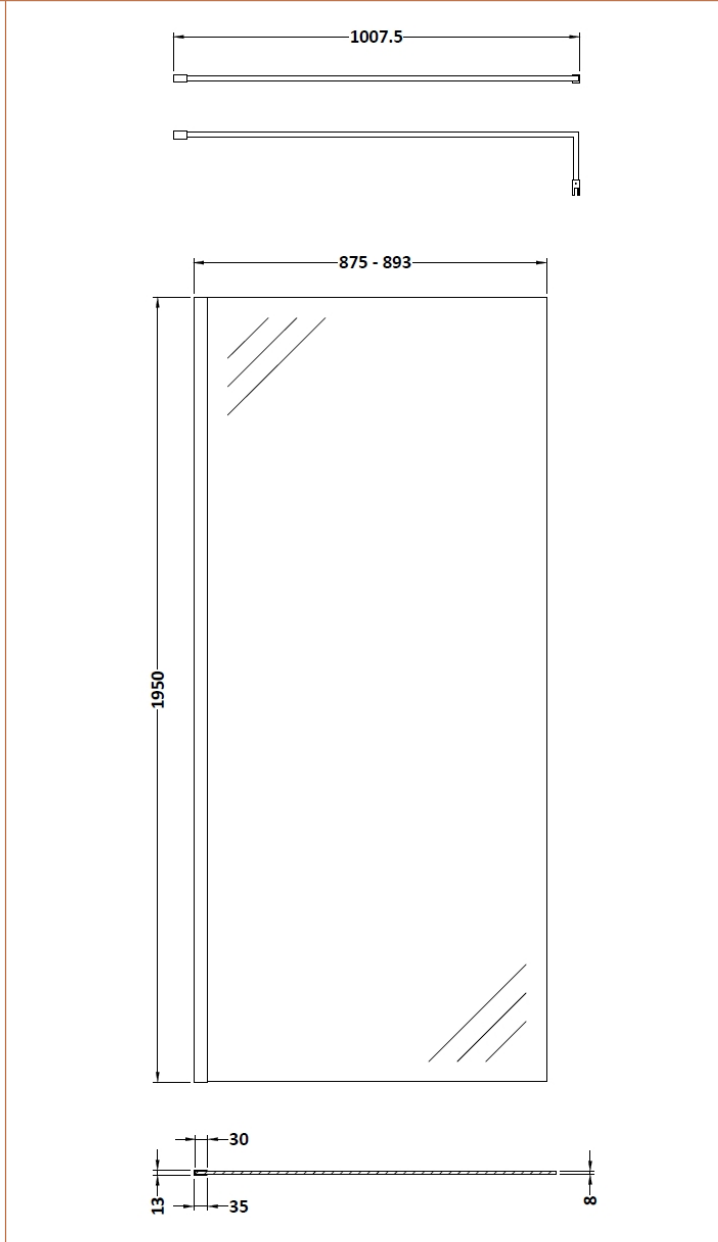

### Product Dimensions

Height (mm):	1950
Width (mm):	900
Depth (mm):	14
Nett Weight (kg):	38.24

### Packaging Dimensions

Height (mm):	65
Width (mm):	930
Length (mm):	2010
Gross Weight (kg):	38.24

### Product Dimensions

Height (mm):	15
Width (mm):	150
Depth (mm):	1000
Nett Weight (kg):	0.67

### Packaging Dimensions

Height (mm):	35
Width (mm):	160
Length (mm):	1020
Gross Weight (kg):	0.7