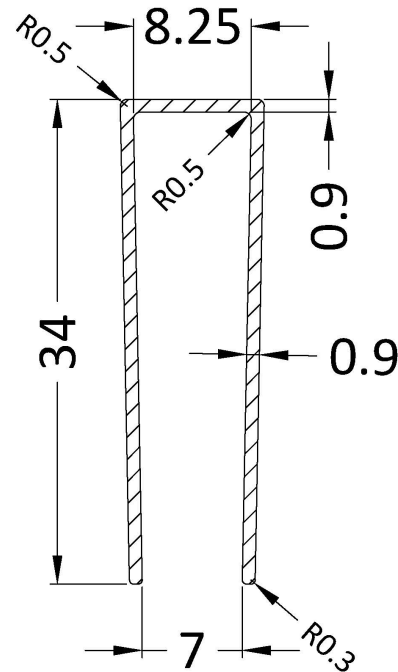

### Outer Box Dimensions (If Applicable)

Height (mm):	
Width (mm):	
Depth (mm):	
Length (mm):	
Gross Weight (kg):	
Barcode:	5056462611884

Sales Code: WRSF015

Description: 1950 Wetroom Wall Channel Brass

**Product Dimensions**

Height (mm):	1950
Width (mm):	
Depth (mm):	
Nett Weight (kg):	0.8

**Packaging Dimensions**

Height (mm):	45
Width (mm):	185
Length (mm):	1970
Gross Weight (kg):	0.8

**Product Details**

Country of Origin:	China
Fitting Instruction:	No
CE & UKCA:	N/A
Profile Material:	Aluminium
Profile Finish:	Brushed Brass
Adjustments (mm):	18mm
Entry Width (mm):	N/A
Swing In Dim (mm):	N/A
Swing Out Dim (mm):	N/A
Radius (mm):	Not Applicable
Glass Thickness (mm):	
Easy Fit:	Not Applicable
Easy Clean:	Not Applicable
Handle Style:	Not Applicable
Handle Material:	Not Applicable
Enclosure Design:	Not Applicable
Wheel Type:	Not Applicable
Support Bar Included:	Support Bar Not Included
Extras:	None

Sales Code: WRSF015UF

Description: 1950mm Undrilled Flat Profile

OVERALL LENGTH 1950mm

**Product Dimensions**

Height (mm):	1950
Width (mm):	34
Depth (mm):	13
Nett Weight (kg):	1.01

**Packaging Dimensions**