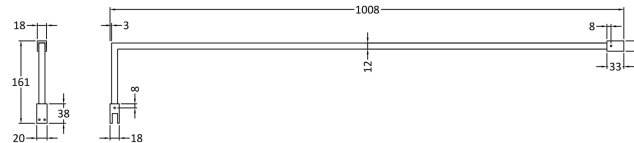

### Product Dimensions

Height (mm):	1950
Width (mm):	900
Depth (mm):	14
Nett Weight (kg):	38.24

### Outer Box Dimensions (If Applicable)

Height (mm):	
Width (mm):	
Depth (mm):	
Length (mm):	
Gross Weight (kg):	
Barcode:	5055369007455

### Product Details

Country of Origin:	China
Fitting Instruction:	No
CE & UKCA:	Yes
Profile Material:	Aluminium
Profile Finish:	Polished Chrome
Adjustments (mm):	875mm-893mm
Entry Width (mm):	N/A
Swing In Dim (mm):	N/A
Swing Out Dim (mm):	N/A
Radius (mm):	Not Applicable
Glass Thickness (mm):	8
Easy Fit:	No
Easy Clean:	Yes
Handle Style:	Not Applicable
Handle Material:	Not Applicable
Enclosure Design:	Frameless
Wheel Type:	Not Applicable
Support Bar Included:	Support Bar Included
Extras:	None

### Product Dimensions

Height (mm):	15
Width (mm):	150
Depth (mm):	1000
Nett Weight (kg):	0.67