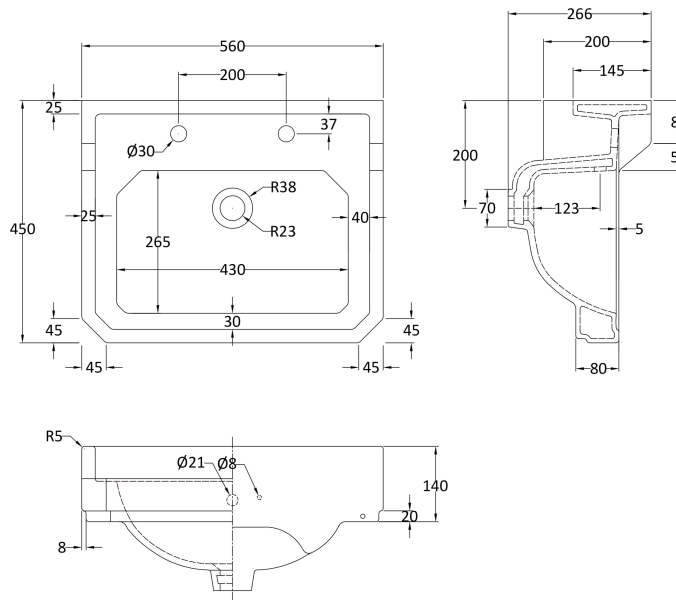

Sales Code: Ccr019

Description: Richmond 560mm 2 Th Basin & Pedestal

Packaging Details

Barcode: 5055275867150

Sales Code: NCS883

Description: Full Pedestal

Product Dimensions

Height (mm):	670
Width (mm):	250
Depth (mm):	180
Nett Weight (kg):	11

Packaging Dimensions

Height (mm):	290
Width (mm):	685
Depth (mm):	200
Gross Weight (kg):	11.6

Packaging Data

Box Colour:	Brown Cardboard Box - Printed
Box Qty:	1
Label Size:	100 x 50
Label Colour:	Not Applicable
Label Qty:	0

Outer Box Dimensions (If Applicable)

Height (mm):	
Width (mm):	
Depth (mm):	
Gross Weight (kg):	
Barcode:	5055369038688

Product Details

Country of Origin:	China
Fitting Instruction:	No
Certification: CE & UKCA:	N/A
WRAS:	N/A
WRAS No:	N/A
Product Material:	Vitreous China
Fixing Supplied:	No

Sales Code: NCS884

Description: 560mm Basin 2Th

Product Dimensions

Height (mm):	266
Width (mm):	560
Depth (mm):	450
Nett Weight (kg):	16.7

Packaging Dimensions

Height (mm):	290
Width (mm):	575
Depth (mm):	480
Gross Weight (kg):	17.5