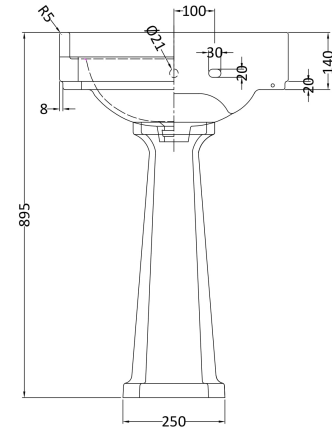

Sales Code: Ccr019

Description: Richmond 560mm 2 Th Basin & Pedestal

Packaging Details

Barcode: 5055275867150

Sales Code: NCS883

Description: Full Pedestal

Product Dimensions

Height (mm):	670
Width (mm):	250
Depth (mm):	180
Nett Weight (kg):	11

Packaging Dimensions

Height (mm):	290
Width (mm):	685
Depth (mm):	200
Gross Weight (kg):	11.6

Packaging Data

Box Colour:	Brown Cardboard Box - Printed
Box Qty:	1
Label Size:	100 x 50
Label Colour:	Not Applicable
Label Qty:	0

Outer Box Dimensions (If Applicable)

Height (mm):	
Width (mm):	
Depth (mm):	
Gross Weight (kg):	
Barcode:	5055369038688

Product Details

Country of Origin:	China
Fitting Instruction:	No
Certification: CE & UKCA:	N/A
WRAS:	N/A
WRAS No:	N/A
Product Material:	Vitreous China
Fixing Supplied:	No

Sales Code: NCS884

Description: 560mm Basin 2Th

Product Dimensions

Height (mm):	266
Width (mm):	560
Depth (mm):	450
Nett Weight (kg):	16.7

Packaging Dimensions

Height (mm):	290
Width (mm):	575
Depth (mm):	480
Gross Weight (kg):	17.5