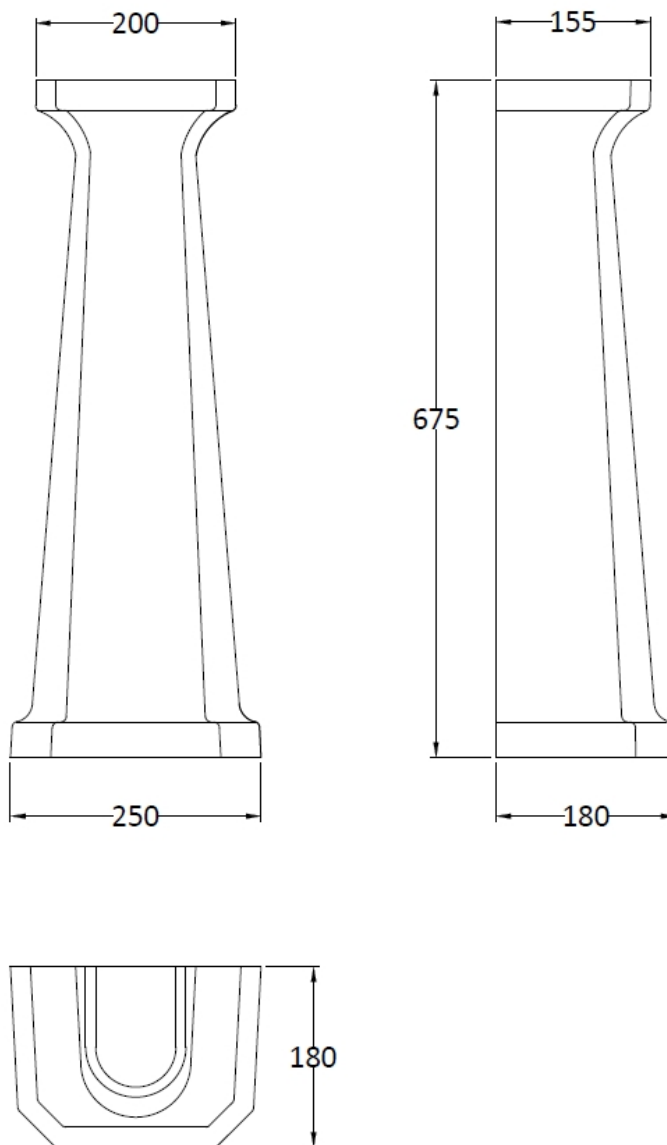

Sales Code: Ccr019

Description: Richmond 560mm 2 Th Basin & Pedestal

Packaging Details

Barcode: 5055275867150

Sales Code: NCS883

Description: Full Pedestal

Product Dimensions

Height (mm):	670
Width (mm):	250
Depth (mm):	180
Nett Weight (kg):	11

Packaging Dimensions

Height (mm):	290
Width (mm):	685
Depth (mm):	200
Gross Weight (kg):	11.6

Packaging Data

Box Colour:	Brown Cardboard Box - Printed
Box Qty:	1
Label Size:	100 x 50
Label Colour:	Not Applicable
Label Qty:	0

Outer Box Dimensions (If Applicable)

Height (mm):	
Width (mm):	
Depth (mm):	
Gross Weight (kg):	
Barcode:	5055369038688

Product Details

Country of Origin:	China
Fitting Instruction:	No
Certification: CE & UKCA:	N/A
WRAS:	N/A
WRAS No:	N/A
Product Material:	Vitreous China
Fixing Supplied:	No

Sales Code: NCS884

Description: 560mm Basin 2Th

Product Dimensions

Height (mm):	266
Width (mm):	560
Depth (mm):	450
Nett Weight (kg):	16.7

Packaging Dimensions

Height (mm):	290
Width (mm):	575
Depth (mm):	480
Gross Weight (kg):	17.5