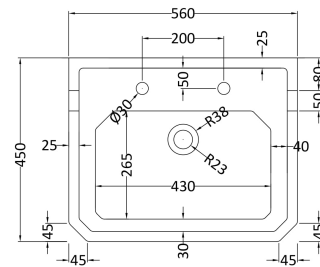

Sales Code: Ccr019

Description: Richmond 560mm 2 Th Basin & Pedestal

Packaging Details

Barcode: 5055275867150

Sales Code: NCS883

Description: Full Pedestal

Product Dimensions

Height (mm):	670
Width (mm):	250
Depth (mm):	180
Nett Weight (kg):	11

Packaging Dimensions

Height (mm):	290
Width (mm):	685
Depth (mm):	200
Gross Weight (kg):	11.6

Packaging Data

Box Colour:	Brown Cardboard Box - Printed
Box Qty:	1
Label Size:	100 x 50
Label Colour:	Not Applicable
Label Qty:	0

Outer Box Dimensions (If Applicable)

Height (mm):	
Width (mm):	
Depth (mm):	
Gross Weight (kg):	
Barcode:	5055369038688

Product Details

Country of Origin:	China
Fitting Instruction:	No
Certification: CE & UKCA:	N/A
WRAS:	N/A
WRAS No:	N/A
Product Material:	Vitreous China
Fixing Supplied:	No

Sales Code: NCS884

Description: 560mm Basin 2Th

Product Dimensions

Height (mm):	266
Width (mm):	560
Depth (mm):	450
Nett Weight (kg):	16.7

Packaging Dimensions

Height (mm):	290
Width (mm):	575
Depth (mm):	480
Gross Weight (kg):	17.5