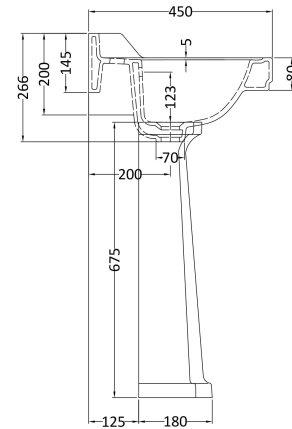

Sales Code: Ccr019

Description: Richmond 560mm 2 Th Basin & Pedestal

Packaging Details

Barcode: 5055275867150

Sales Code: NCS883

Description: Full Pedestal

Product Dimensions

Height (mm):	670
Width (mm):	250
Depth (mm):	180
Nett Weight (kg):	11

Packaging Dimensions

Height (mm):	290
Width (mm):	685
Depth (mm):	200
Gross Weight (kg):	11.6

Packaging Data

Box Colour:	Brown Cardboard Box - Printed
Box Qty:	1
Label Size:	100 x 50
Label Colour:	Not Applicable
Label Qty:	0

Outer Box Dimensions (If Applicable)

Height (mm):	
Width (mm):	
Depth (mm):	
Gross Weight (kg):	
Barcode:	5055369038688

Product Details

Country of Origin:	China
Fitting Instruction:	No
Certification: CE & UKCA:	N/A
WRAS:	N/A
WRAS No:	N/A
Product Material:	Vitreous China
Fixing Supplied:	No

Sales Code: NCS884

Description: 560mm Basin 2Th

Product Dimensions

Height (mm):	266
Width (mm):	560
Depth (mm):	450
Nett Weight (kg):	16.7

Packaging Dimensions

Height (mm):	290
Width (mm):	575
Depth (mm):	480
Gross Weight (kg):	17.5