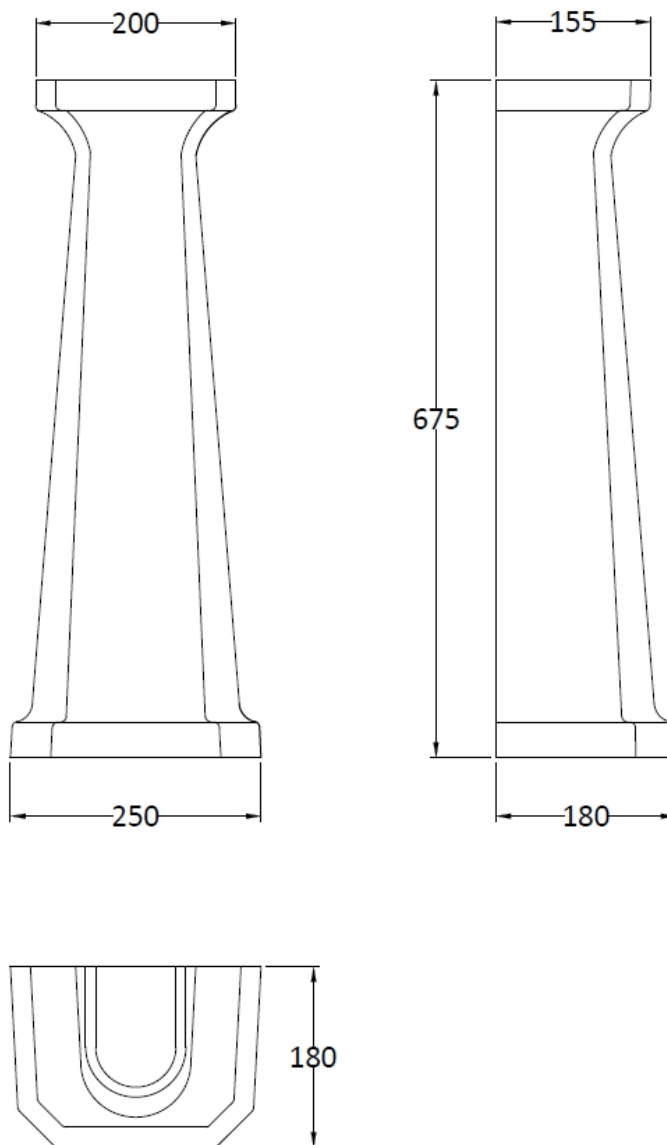

### Packaging Details

Barcode: 5055275867112

Sales Code: NCS883

Description: Full Pedestal

**Product Dimensions**

Height (mm):	670
Width (mm):	250
Depth (mm):	180
Nett Weight (kg):	11

**Packaging Dimensions**

Height (mm):	290
Width (mm):	685
Depth (mm):	200
Gross Weight (kg):	11.6

**Packaging Data**

Box Colour:	Brown Cardboard Box - Printed
Box Qty:	1
Label Size:	100 x 50
Label Colour:	Not Applicable
Label Qty:	0

**Outer Box Dimensions (If Applicable)**

Height (mm):	
Width (mm):	
Depth (mm):	
Gross Weight (kg):	
Barcode:	5055369038688

**Product Details**

Country of Origin:	China
Fitting Instruction:	No
Certification: CE & UKCA:	N/A
WRAS:	N/A
WRAS No:	N/A
Product Material:	Vitreous China
Fixing Supplied:	No

### Product Dimensions

Height (mm):	223
Width (mm):	500
Depth (mm):	350
Nett Weight (kg):	12.53