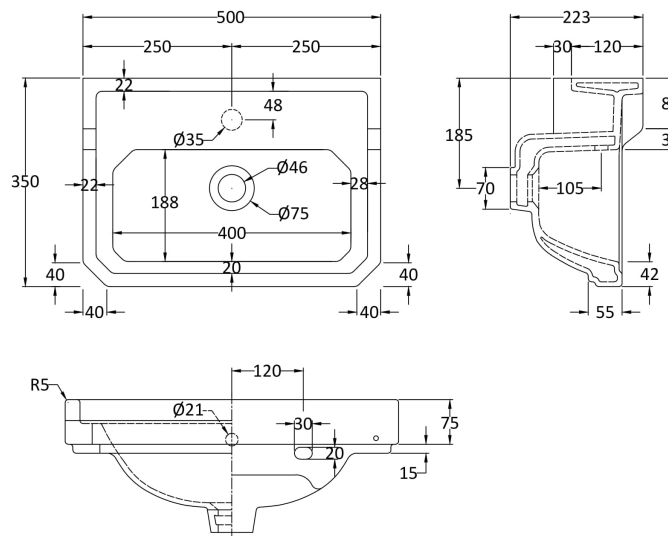

### Packaging Details

Barcode: 5055275867112

Sales Code: NCS883

Description: Full Pedestal

**Product Dimensions**

Height (mm):	670
Width (mm):	250
Depth (mm):	180
Nett Weight (kg):	11

**Packaging Dimensions**

**Outer Box Dimensions (If Applicable)**

Height (mm):	
Width (mm):	
Depth (mm):	
Gross Weight (kg):	
Barcode:	5055369038688

**Product Details**

Country of Origin:	China
Fitting Instruction:	No
Certification: CE & UKCA:	N/A
WRAS:	N/A
WRAS No:	N/A
Product Material:	Vitreous China
Fixing Supplied:	No

### Product Dimensions

Height (mm):	223
Width (mm):	500
Depth (mm):	350
Nett Weight (kg):	12.53

### Packaging Dimensions

Height (mm):	245
Width (mm):	505
Depth (mm):	375
Gross Weight (kg):	13