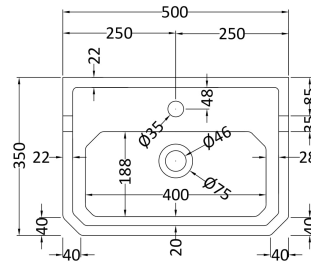

### Packaging Details

Barcode: 5055275867112

Sales Code: NCS883

Description: Full Pedestal

**Product Dimensions**

Height (mm):	670
Width (mm):	250
Depth (mm):	180
Nett Weight (kg):	11

**Packaging Dimensions**

Height (mm):	290
Width (mm):	685
Depth (mm):	200
Gross Weight (kg):	11.6

**Packaging Data**

Box Colour:	Brown Cardboard Box - Printed
Box Qty:	1
Label Size:	100 x 50
Label Colour:	Not Applicable
Label Qty:	0

**Outer Box Dimensions (If Applicable)**

Height (mm):	
Width (mm):	
Depth (mm):	
Gross Weight (kg):	
Barcode:	5055369038688

**Product Details**

Country of Origin:	China
Fitting Instruction:	No
Certification: CE & UKCA:	N/A
WRAS:	N/A
WRAS No:	N/A
Product Material:	Vitreous China
Fixing Supplied:	No

### Product Dimensions

Height (mm):	223
Width (mm):	500
Depth (mm):	350
Nett Weight (kg):	12.53