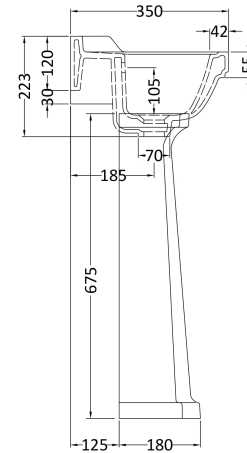

### Packaging Details

Barcode: 5055275867112

Sales Code: NCS883

Description: Full Pedestal

**Product Dimensions**

Height (mm):	670
Width (mm):	250
Depth (mm):	180
Nett Weight (kg):	11

**Packaging Dimensions**

Height (mm):	290
Width (mm):	685
Depth (mm):	200
Gross Weight (kg):	11.6

**Packaging Data**

Box Colour:	Brown Cardboard Box - Printed
Box Qty:	1
Label Size:	100 x 50
Label Colour:	Not Applicable
Label Qty:	0

**Outer Box Dimensions (If Applicable)**

Height (mm):	
Width (mm):	
Depth (mm):	
Gross Weight (kg):	
Barcode:	5055369038688

**Product Details**

Country of Origin:	China
Fitting Instruction:	No
Certification: CE & UKCA:	N/A
WRAS:	N/A
WRAS No:	N/A
Product Material:	Vitreous China
Fixing Supplied:	No

### Product Dimensions

Height (mm):	223
Width (mm):	500
Depth (mm):	350
Nett Weight (kg):	12.53