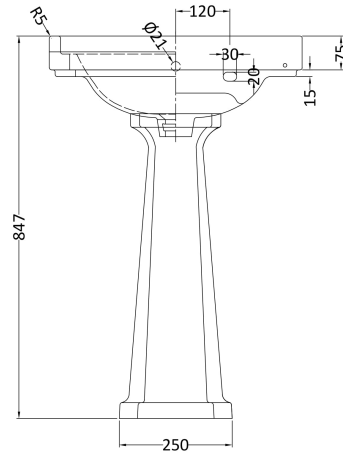

### Packaging Details

Barcode: 5055275867112

Sales Code: NCS883

Description: Full Pedestal

**Product Dimensions**

Height (mm):	670
Width (mm):	250
Depth (mm):	180
Nett Weight (kg):	11

**Packaging Dimensions**

Height (mm):	290
Width (mm):	685
Depth (mm):	200
Gross Weight (kg):	11.6

**Packaging Data**

Box Colour:	Brown Cardboard Box - Printed
Box Qty:	1
Label Size:	100 x 50
Label Colour:	Not Applicable
Label Qty:	0

**Outer Box Dimensions (If Applicable)**

Height (mm):	
Width (mm):	
Depth (mm):	
Gross Weight (kg):	
Barcode:	5055369038688

**Product Details**

Country of Origin:	China
Fitting Instruction:	No
Certification: CE & UKCA:	N/A
WRAS:	N/A
WRAS No:	N/A
Product Material:	Vitreous China
Fixing Supplied:	No

### Product Dimensions

Height (mm):	223
Width (mm):	500
Depth (mm):	350
Nett Weight (kg):	12.53