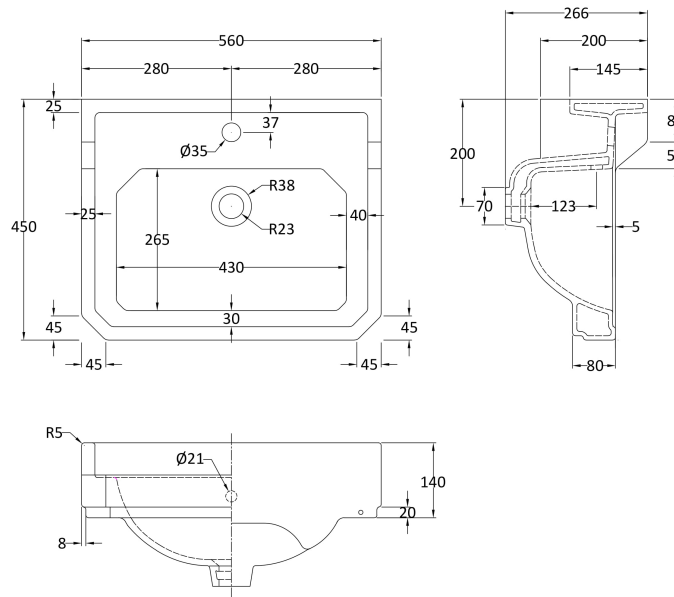

### Product Dimensions

|                   |      |
|-------------------|------|
| Height (mm):      | 266  |
| Width (mm):       | 560  |
| Depth (mm):       | 450  |
| Nett Weight (kg): | 16.7 |

### Packaging Dimensions

|                    |      |
|--------------------|------|
| Height (mm):       | 290  |
| Width (mm):        | 575  |
| Depth (mm):        | 480  |
| Gross Weight (kg): | 17.5 |

Sales Code: NCS853

Description: Comfort Height Full Pedestal

**Product Dimensions**

|                   |      |
|-------------------|------|
| Height (mm):      | 734  |
| Width (mm):       | 260  |
| Depth (mm):       | 180  |
| Nett Weight (kg): | 11.5 |

**Packaging Dimensions**

|                    |     |
|--------------------|-----|
| Height (mm):       | 140 |
| Width (mm):        | 285 |
| Depth (mm):        | 715 |
| Gross Weight (kg): | 12  |

**Packaging Data**