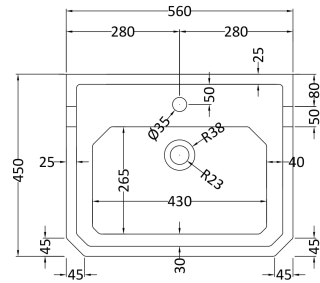

Sales Code: Ccr030

Description: 560mm 1Th Basin & Comfort Height Ped

Packaging Details

Barcode: 5056211818588