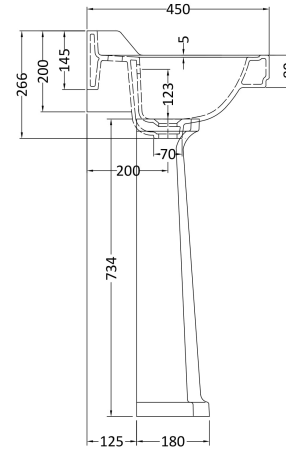

Sales Code: Ccr030

Description: 560mm 1Th Basin & Comfort Height Ped

Packaging Details

Barcode: 5056211818588