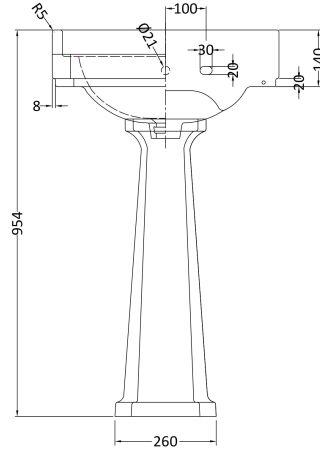

Sales Code: Ccr030

Description: 560mm 1Th Basin & Comfort Height Ped

Packaging Details

Barcode: 5056211818588