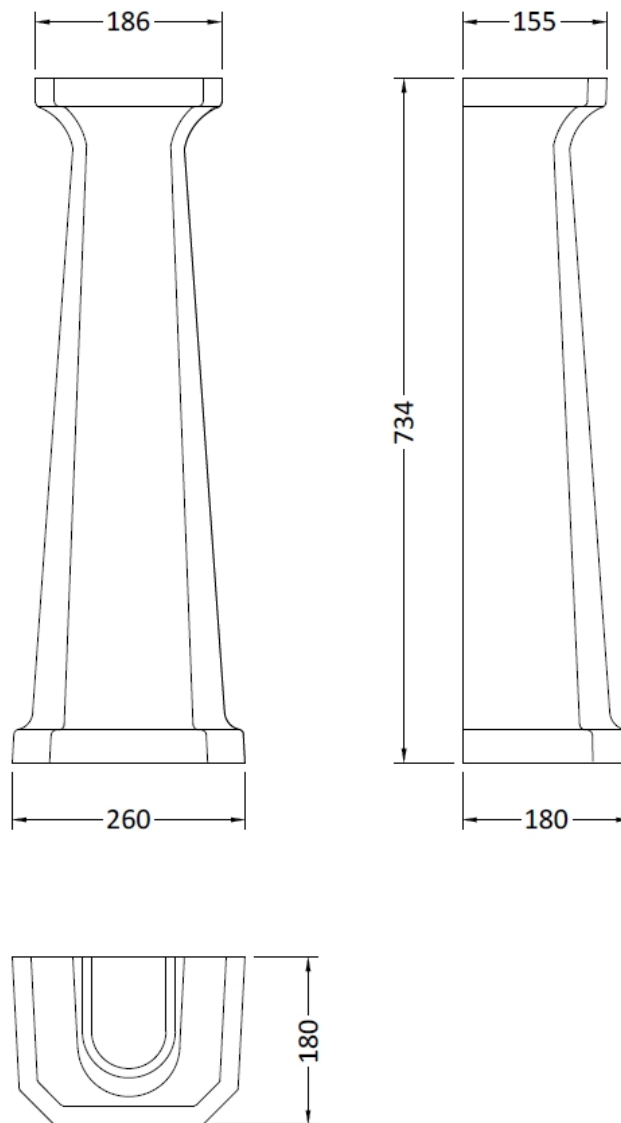

### Product Dimensions

|                   |      |
|-------------------|------|
| Height (mm):      | 266  |
| Width (mm):       | 560  |
| Depth (mm):       | 450  |
| Nett Weight (kg): | 16.7 |

### Outer Box Dimensions (If Applicable)

|                    |               |
|--------------------|---------------|
| Height (mm):       |               |
| Width (mm):        |               |
| Depth (mm):        |               |
| Gross Weight (kg): |               |
| Barcode:           | 5055369040032 |

Sales Code: NCS853

Description: Comfort Height Full Pedestal

**Product Dimensions**

|                   |      |
|-------------------|------|
| Height (mm):      | 734  |
| Width (mm):       | 260  |
| Depth (mm):       | 180  |
| Nett Weight (kg): | 11.5 |

**Packaging Dimensions**

|                    |     |
|--------------------|-----|
| Height (mm):       | 140 |
| Width (mm):        | 285 |
| Depth (mm):        | 715 |
| Gross Weight (kg): | 12  |

**Packaging Data**