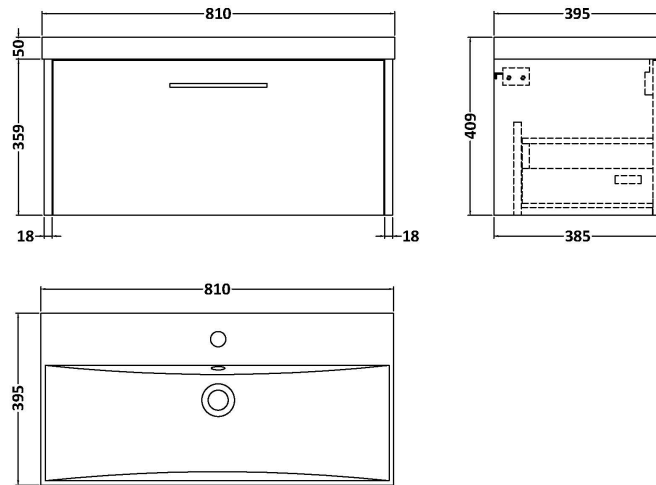

Sales Code: JNU2625D

Description: 800 Wh 1-Drawer Vanity & Basin 3

Packaging Details

Barcode: 5056462682792