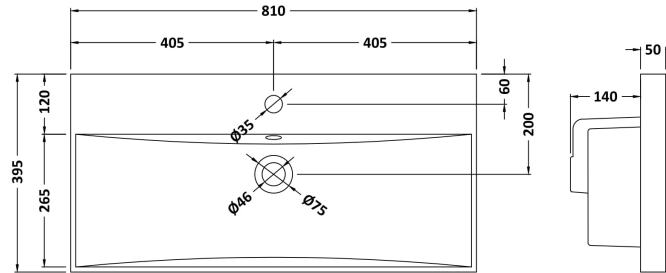

### Product Dimensions

Height (mm):	359
Width (mm):	800
Depth (mm):	385
Nett Weight (kg):	17.5

### Packaging Dimensions

Height (mm):	380
Width (mm):	820
Depth (mm):	405
Gross Weight (kg):	18

### Outer Box Dimensions (If Applicable)

Height (mm):	
Width (mm):	
Depth (mm):	
Gross Weight (kg):	
Barcode:	5056462658872

### Product Dimensions

Height (mm):	170
Width (mm):	810
Depth (mm):	395
Nett Weight (kg):	14.5