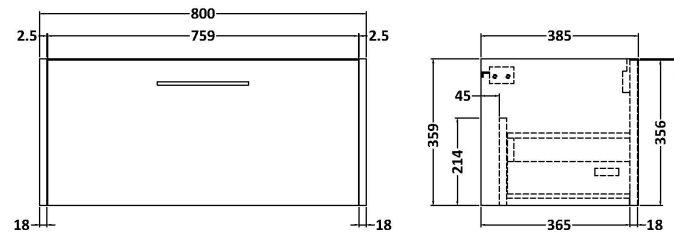

### Product Dimensions

Height (mm):	359
Width (mm):	800
Depth (mm):	385
Nett Weight (kg):	17.5

### Packaging Dimensions

Height (mm):	380
Width (mm):	820
Depth (mm):	405
Gross Weight (kg):	18

### Product Dimensions

Height (mm):	170
Width (mm):	810
Depth (mm):	395
Nett Weight (kg):	14.5

### Packaging Dimensions

Height (mm):	190
Width (mm):	830
Depth (mm):	415
Gross Weight (kg):	15