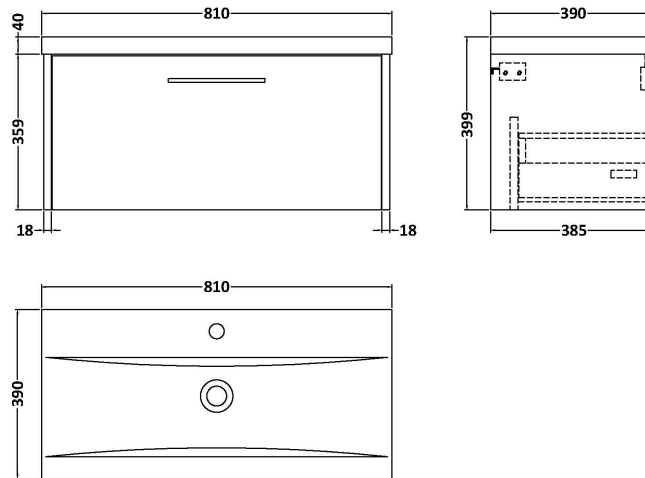

Sales Code: JNU2625A

Description: 800 Wh 1-Drawer Vanity & Basin 1

Packaging Details

Barcode: 5056462680118