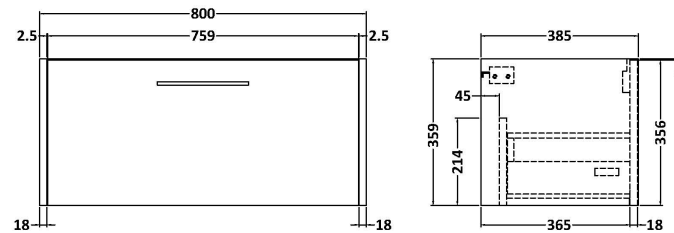

### Product Dimensions

Height (mm):	359
Width (mm):	800
Depth (mm):	385
Nett Weight (kg):	17.5

### Packaging Dimensions

Height (mm):	380
Width (mm):	820
Depth (mm):	405
Gross Weight (kg):	18

### Product Dimensions

Height (mm):	180
Width (mm):	810
Depth (mm):	390
Nett Weight (kg):	15

### Packaging Dimensions

Height (mm):	210
Width (mm):	410
Depth (mm):	830
Gross Weight (kg):	15