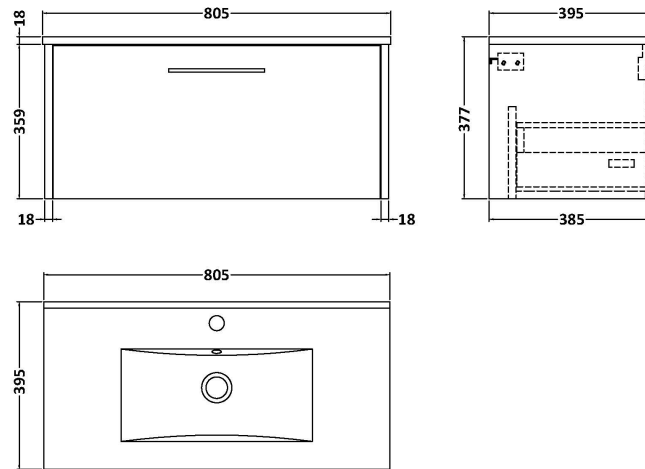

Sales Code: JNU2625B

Description: 800 Wh 1-Drawer Vanity & Basin 2

Packaging Details

Barcode: 5056462680286

Sales Code: NPF2625

Description: 800 W/H 1-Drawer Unit (385 Deep)

Product Dimensions

Height (mm):	359
Width (mm):	800
Depth (mm):	385
Nett Weight (kg):	17.5

Packaging Dimensions

Height (mm):	380
Width (mm):	820
Depth (mm):	405
Gross Weight (kg):	18

Packaging Data

Box Colour:	Brown Cardboard Box
Box Qty:	1
Label Size:	50 x 100
Label Colour:	White Label
Label Qty:	2

Outer Box Dimensions (If Applicable)

Height (mm):	
Width (mm):	
Depth (mm):	
Gross Weight (kg):	
Barcode:	5056462658872

Product Details

Country of Origin:	United Kingdom
Fitting Instruction:	No
CE & UKCA:	
FSC Certified Materials:	Yes
Colour:	Metallic Slate
Construction Method:	Cam & Wood Dowel
Construction Type:	Rigid
Cabinet Finish:	MFC Textured Matt
Fascia Finish:	MFC Textured Matt
Cabinet Thickness (mm):	18
Fascia Thickness (mm):	18
Drawer Included:	Yes
Drawer Type:	80mm High Metal S/C Inc Galler
No of Shelves:	0
Hinge Type:	Not Applicable
Hinge Included:	No
Adjustable Legs:	No, Not Required
Fixings Included:	Yes
Handle Style:	Modern
Waste Shroud:	Yes
Handle Included:	Yes, Supplied
Handle Type:	D-Shape

Sales Code: NVM005

Description: Minimalist Basin 800mm

Product Dimensions

Height (mm):	170
Width (mm):	800
Depth (mm):	390
Nett Weight (kg):	16.9

Packaging Dimensions

Height (mm):	400
Width (mm):	820
Depth (mm):	200
Gross Weight (kg):	16.9