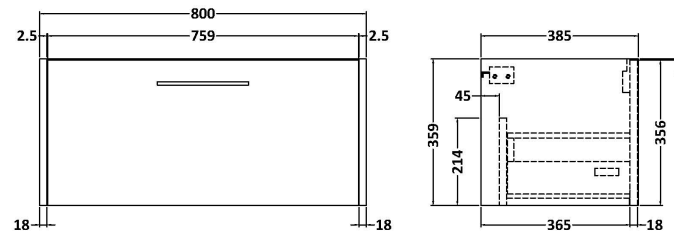

Sales Code: JNU2625B

Description: 800 Wh 1-Drawer Vanity & Basin 2

Packaging Details

Barcode: 5056462680286

Sales Code: NPF2625

Description: 800 W/H 1-Drawer Unit (385 Deep)

Product Dimensions

Height (mm):	359
Width (mm):	800
Depth (mm):	385
Nett Weight (kg):	17.5

Packaging Dimensions

Height (mm):	380
Width (mm):	820
Depth (mm):	405
Gross Weight (kg):	18

Packaging Data

Box Colour:	Brown Cardboard Box
Box Qty:	1
Label Size:	50 x 100
Label Colour:	White Label
Label Qty:	2

Sales Code: NVM005

Description: Minimalist Basin 800mm

Product Dimensions

Height (mm):	170
Width (mm):	800
Depth (mm):	390
Nett Weight (kg):	16.9

Packaging Dimensions

Height (mm):	400
Width (mm):	820
Depth (mm):	200
Gross Weight (kg):	16.9

Packaging Data

Box Colour:	Brown Cardboard Box - Printed
Box Qty:	1
Label Size:	100 x 50
Label Colour:	White Label
Label Qty:	2

Outer Box Dimensions (If Applicable)

Height (mm):	
Width (mm):	
Depth (mm):	
Gross Weight (kg):	
Barcode:	5055146194675