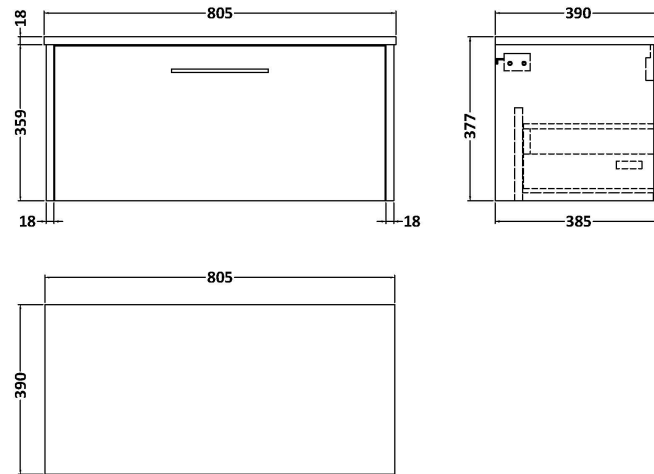

Sales Code: JNU2625W

Description: 800 Wh 1-Drawer Vanity & Worktop

Packaging Details

Barcode: 5056462682990

Sales Code: NPF2625

Description: 800 W/H 1-Drawer Unit (385 Deep)

Product Dimensions

Height (mm):	359
Width (mm):	800
Depth (mm):	385
Nett Weight (kg):	17.5

Packaging Dimensions

Height (mm):	380
Width (mm):	820
Depth (mm):	405
Gross Weight (kg):	18

Packaging Data

Box Colour:	Brown Cardboard Box
Box Qty:	1
Label Size:	50 x 100
Label Colour:	White Label
Label Qty:	2

Outer Box Dimensions (If Applicable)

Height (mm):	
Width (mm):	
Depth (mm):	
Gross Weight (kg):	
Barcode:	5056462658872

Product Details

Country of Origin:	United Kingdom
Fitting Instruction:	No
CE & UKCA:	
FSC Certified Materials:	Yes
Colour:	Metallic Slate
Construction Method:	Cam & Wood Dowel
Construction Type:	Rigid
Cabinet Finish:	MFC Textured Matt
Fascia Finish:	MFC Textured Matt
Cabinet Thickness (mm):	18
Fascia Thickness (mm):	18
Drawer Included:	Yes
Drawer Type:	80mm High Metal S/C Inc Galler
No of Shelves:	0
Hinge Type:	Not Applicable
Hinge Included:	No
Adjustable Legs:	No, Not Required
Fixings Included:	Yes
Handle Style:	Modern
Waste Shroud:	Yes
Handle Included:	Yes, Supplied
Handle Type:	D-Shape

Sales Code: MWD2680

Description: 800 Worktop (805X390x18mm)

Product Dimensions

Height (mm):	18
Width (mm):	805
Depth (mm):	390
Nett Weight (kg):	3.5

Packaging Dimensions

Height (mm):	25
Width (mm):	825
Depth (mm):	410
Gross Weight (kg):	3.5