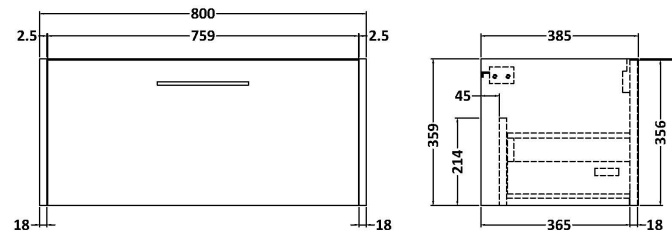

Sales Code: JNU2625W

Description: 800 Wh 1-Drawer Vanity & Worktop

Packaging Details

Barcode: 5056462682990

Sales Code: NPF2625

Description: 800 W/H 1-Drawer Unit (385 Deep)

Product Dimensions

Height (mm):	359
Width (mm):	800
Depth (mm):	385
Nett Weight (kg):	17.5

Packaging Dimensions

Height (mm):	380
Width (mm):	820
Depth (mm):	405
Gross Weight (kg):	18

Packaging Data

Box Colour:	Brown Cardboard Box
Box Qty:	1
Label Size:	50 x 100
Label Colour:	White Label
Label Qty:	2

Sales Code: MWD2680

Description: 800 Worktop (805X390x18mm)

Product Dimensions

Height (mm):	18
Width (mm):	805
Depth (mm):	390
Nett Weight (kg):	3.5

Packaging Dimensions

Height (mm):	25
Width (mm):	825
Depth (mm):	410
Gross Weight (kg):	3.5

Packaging Data

Box Colour:	Brown Cardboard Box - Printed
Box Qty:	1
Label Size:	100 x 50
Label Colour:	Not Applicable
Label Qty:	1

Outer Box Dimensions (If Applicable)

Height (mm):	
Width (mm):	
Depth (mm):	
Gross Weight (kg):	
Barcode:	5056462696676