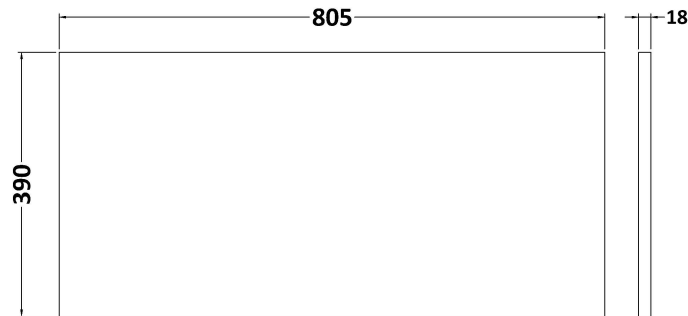

Packaging Dimensions

Height (mm):	380
Width (mm):	820
Depth (mm):	405
Gross Weight (kg):	18

Packaging Data

Box Colour:	Brown Cardboard Box
Box Qty:	1
Label Size:	50 x 100
Label Colour:	White Label
Label Qty:	2

Outer Box Dimensions (If Applicable)

Height (mm):	
Width (mm):	
Depth (mm):	
Gross Weight (kg):	
Barcode:	5056462658872

Product Details

Country of Origin:	United Kingdom
Fitting Instruction:	No
CE & UKCA:	
FSC Certified Materials:	Yes
Colour:	Metallic Slate
Construction Method:	Cam & Wood Dowel
Construction Type:	Rigid
Cabinet Finish:	MFC Textured Matt
Fascia Finish:	MFC Textured Matt
Cabinet Thickness (mm):	18
Fascia Thickness (mm):	18
Drawer Included:	Yes
Drawer Type:	80mm High Metal S/C Inc Galler
No of Shelves:	0
Hinge Type:	Not Applicable
Hinge Included:	No
Adjustable Legs:	No, Not Required
Fixings Included:	Yes
Handle Style:	Modern
Waste Shroud:	Yes
Handle Included:	Yes, Supplied
Handle Type:	D-Shape

Sales Code: MWD2680

Description: 800 Worktop (805X390x18mm)

Product Dimensions

Height (mm):	18
Width (mm):	805
Depth (mm):	390
Nett Weight (kg):	3.5

Packaging Dimensions

Height (mm):	25
Width (mm):	825
Depth (mm):	410
Gross Weight (kg):	3.5

Packaging Data

Box Colour:	Brown Cardboard Box - Printed
Box Qty:	1
Label Size:	100 x 50
Label Colour:	Not Applicable
Label Qty:	1

Outer Box Dimensions (If Applicable)

Height (mm):	
Width (mm):	
Depth (mm):	
Gross Weight (kg):	
Barcode:	5056462696676