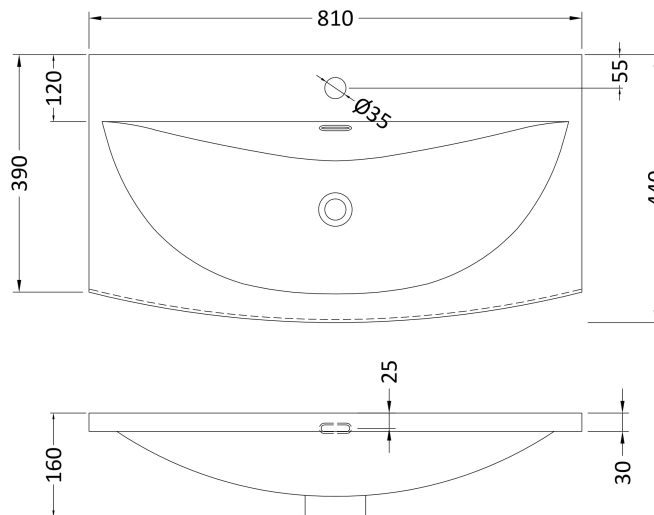

Sales Code: URB206G

Description: 800 W/H 2-Drawer Unit & Basin 4

Packaging Details

Barcode: 5056462622668

Sales Code: NVM045

Description: 800 Curved Basin 1Th

Product Dimensions

Height (mm):	160
Width (mm):	810
Depth (mm):	440
Nett Weight (kg):	15

Packaging Dimensions

Height (mm):	190
Width (mm):	830
Depth (mm):	415
Gross Weight (kg):	15.5

Packaging Data

Box Colour:	Brown Cardboard Box
Box Qty:	1
Label Size:	100 x 50
Label Colour:	White Label
Label Qty:	2

Outer Box Dimensions (If Applicable)

Height (mm):	
Width (mm):	
Depth (mm):	
Gross Weight (kg):	
Barcode:	5056462620978

Product Details

Country of Origin:	China
Fitting Instruction:	No
Certification: CE & UKCA: No	WRAS: N/A WRAS No: N/A
Product Material:	Vitreous China
Fixing Supplied:	No

Sales Code: URB295

Description: 800 W/H 2-Drawer Unit

Product Dimensions

Height (mm):	500
Width (mm):	810
Depth (mm):	383
Nett Weight (kg):	24.5

Packaging Dimensions

Height (mm):	500
Width (mm):	795
Depth (mm):	383
Gross Weight (kg):	25