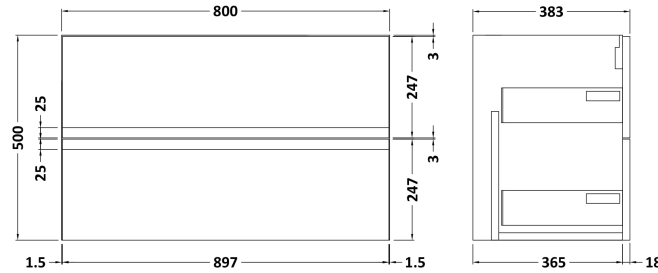

Packaging Dimensions

Height (mm):	190
Width (mm):	830
Depth (mm):	415
Gross Weight (kg):	15.5

Packaging Data

Box Colour:	Brown Cardboard Box
Box Qty:	1
Label Size:	100 x 50
Label Colour:	White Label
Label Qty:	2

Outer Box Dimensions (If Applicable)

Height (mm):	
Width (mm):	
Depth (mm):	
Gross Weight (kg):	
Barcode:	5056462620978

Product Details

Country of Origin:	China
Fitting Instruction:	No
Certification: CE & UKCA: No	WRAS: N/A WRAS No: N/A
Product Material:	Vitreous China
Fixing Supplied:	No

Sales Code: URB295

Description: 800 W/H 2-Drawer Unit

Product Dimensions

Height (mm):	500
Width (mm):	810
Depth (mm):	383
Nett Weight (kg):	24.5

Packaging Dimensions

Height (mm):	500
Width (mm):	795
Depth (mm):	383
Gross Weight (kg):	25

Packaging Data

Box Colour:	Brown Cardboard Box
Box Qty:	1
Label Size:	100 x 50
Label Colour:	White Label
Label Qty:	2

Outer Box Dimensions (If Applicable)

Height (mm):	
Width (mm):	
Depth (mm):	
Gross Weight (kg):	
Barcode:	5056211890522