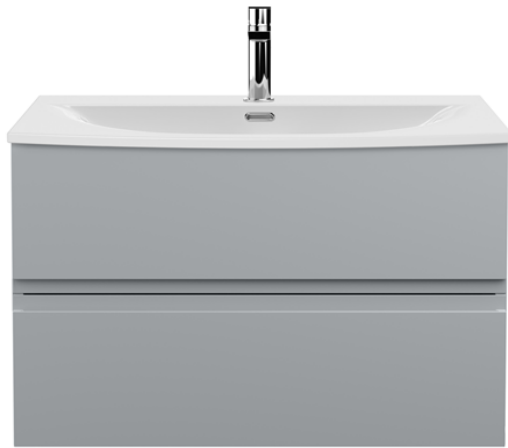

Sales Code: URB206G

Description: 800 W/H 2-Drawer Unit & Basin 4

Packaging Details

Barcode: 5056462622668

Sales Code: NVM045

Description: 800 Curved Basin 1Th

Product Dimensions

Height (mm):	160
Width (mm):	810
Depth (mm):	440
Nett Weight (kg):	15

Packaging Dimensions

Height (mm):	190
Width (mm):	830
Depth (mm):	415
Gross Weight (kg):	15.5

Packaging Data

Box Colour:	Brown Cardboard Box
Box Qty:	1
Label Size:	100 x 50
Label Colour:	White Label
Label Qty:	2

Sales Code: URB295

Description: 800 W/H 2-Drawer Unit

Product Dimensions

Height (mm):	500
Width (mm):	810
Depth (mm):	383
Nett Weight (kg):	24.5

Packaging Dimensions

Height (mm):	500
Width (mm):	795
Depth (mm):	383
Gross Weight (kg):	25