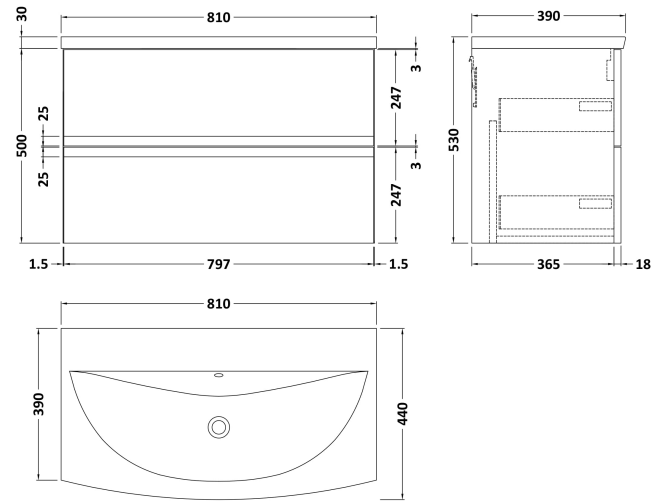

Sales Code: URB206G

Description: 800 W/H 2-Drawer Unit & Basin 4

Packaging Details

Barcode: 5056462622668

Sales Code: NVM045

Description: 800 Curved Basin 1Th

Product Dimensions

Height (mm):	160
Width (mm):	810
Depth (mm):	440
Nett Weight (kg):	15

Packaging Dimensions

Height (mm):	190
Width (mm):	830
Depth (mm):	415
Gross Weight (kg):	15.5

Packaging Data

Box Colour:	Brown Cardboard Box
Box Qty:	1
Label Size:	100 x 50
Label Colour:	White Label
Label Qty:	2

Outer Box Dimensions (If Applicable)

Height (mm):	
Width (mm):	
Depth (mm):	
Gross Weight (kg):	
Barcode:	5056462620978

Product Details

Country of Origin:	China
Fitting Instruction:	No
Certification: CE & UKCA: No	WRAS: N/A WRAS No: N/A
Product Material:	Vitreous China
Fixing Supplied:	No

Sales Code: URB295

Description: 800 W/H 2-Drawer Unit

Product Dimensions

Height (mm):	500
Width (mm):	810
Depth (mm):	383
Nett Weight (kg):	24.5

Packaging Dimensions

Height (mm):	500
Width (mm):	795
Depth (mm):	383
Gross Weight (kg):	25