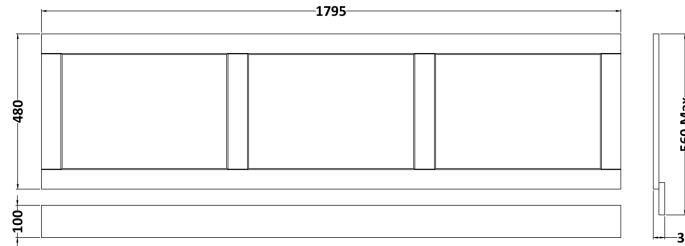

Sales Code: LOP807

Description: 1800 Bath Panel

Product Dimensions

Height (mm):	560
Width (mm):	1795
Depth (mm):	36
Nett Weight (kg):	14

Packaging Dimensions

Height (mm):	610
Width (mm):	1830
Depth (mm):	28
Gross Weight (kg):	14.5

Packaging Data

Box Colour:	Brown Cardboard Box
Box Qty:	1
Label Size:	150 x 100
Label Colour:	White Label
Label Qty:	1

Outer Box Dimensions (If Applicable)

Height (mm):	
Width (mm):	
Depth (mm):	
Gross Weight (kg):	
Barcode:	5056462622958

Product Details

Country of Origin:	United Kingdom
Fitting Instruction:	Yes
CE & UKCA:	
FSC Certified Materials:	Yes
Colour:	Hunter Green
Construction Method:	Not Applicable
Construction Type:	Flat-Pack
Cabinet Finish:	Not Applicable
Fascia Finish:	Mdf Vinyl Textured Woodgrain
Cabinet Thickness (mm):	
Fascia Thickness (mm):	18
Drawer Included:	Not Applicable
Drawer Type:	Not Applicable
No of Shelves:	Not Applicable
Hinge Type:	Not Applicable
Hinge Included:	Not Applicable
Adjustable Legs:	Not Applicable
Fixings Included:	Yes
Handle Style:	Not Applicable
Waste Shroud:	Not Applicable
Handle Included:	Not Applicable
Handle Type:	Not Applicable