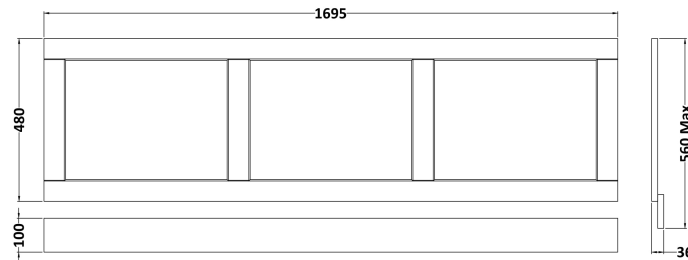

Sales Code: LOP805

Description: 1700 Bath Panel

### Product Dimensions

Height (mm):	560
Width (mm):	1695
Depth (mm):	36
Nett Weight (kg):	13

### Packaging Dimensions

Height (mm):	610
Width (mm):	1730
Depth (mm):	28
Gross Weight (kg):	13.5

### Outer Box Dimensions (If Applicable)

Height (mm):	
Width (mm):	
Depth (mm):	
Gross Weight (kg):	
Barcode:	5056462622941