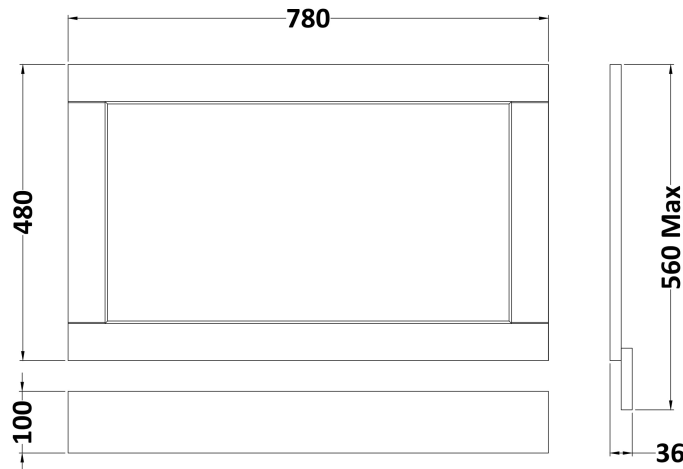

Sales Code: LOP813

Description: 800 Bath Panel

### Product Dimensions

Height (mm):	560
Width (mm):	780
Depth (mm):	36
Nett Weight (kg):	6

### Packaging Dimensions

Height (mm):	610
Width (mm):	810
Depth (mm):	28
Gross Weight (kg):	6.5

### Outer Box Dimensions (If Applicable)

Height (mm):	
Width (mm):	
Depth (mm):	
Gross Weight (kg):	
Barcode:	5056462622989