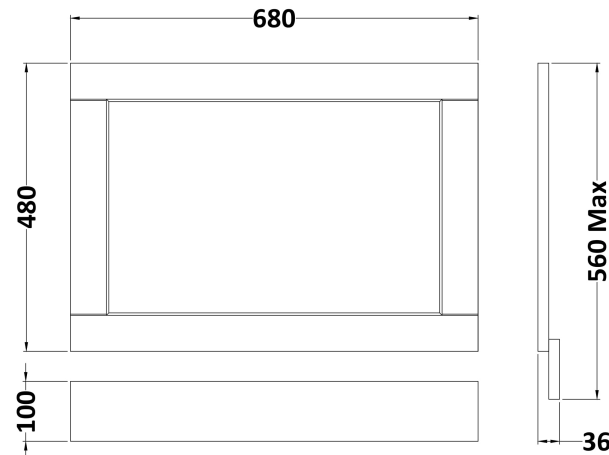

Sales Code: LOP811

Description: 700 Bath Panel

Product Dimensions

Height (mm):	560
Width (mm):	680
Depth (mm):	36
Nett Weight (kg):	4.5

Packaging Dimensions

Height (mm):	610
Width (mm):	710
Depth (mm):	28
Gross Weight (kg):	5

Packaging Data

Box Colour:	Brown Cardboard Box
Box Qty:	1
Label Size:	150 x 100
Label Colour:	White Label
Label Qty:	1

Outer Box Dimensions (If Applicable)

Height (mm):	
Width (mm):	
Depth (mm):	
Gross Weight (kg):	
Barcode:	5056462622965

Product Details

Country of Origin:	United Kingdom
Fitting Instruction:	Yes
CE & UKCA:	
FSC Certified Materials:	Yes
Colour:	Hunter Green
Construction Method:	Not Applicable
Construction Type:	Flat-Pack
Cabinet Finish:	Not Applicable
Fascia Finish:	Mdf Vinyl Textured Woodgrain
Cabinet Thickness (mm):	
Fascia Thickness (mm):	18
Drawer Included:	Not Applicable
Drawer Type:	Not Applicable
No of Shelves:	Not Applicable
Hinge Type:	Not Applicable
Hinge Included:	Not Applicable
Adjustable Legs:	Not Applicable
Fixings Included:	Yes
Handle Style:	Not Applicable
Waste Shroud:	Not Applicable
Handle Included:	Not Applicable
Handle Type:	Not Applicable