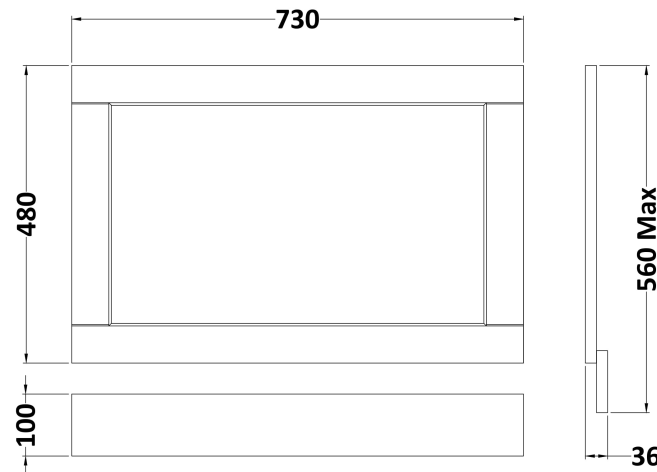

Sales Code: LOP812

Description: 750 Bath Panel

Product Dimensions

Height (mm):	560
Width (mm):	730
Depth (mm):	36
Nett Weight (kg):	5.5

Packaging Dimensions

Height (mm):	610
Width (mm):	760
Depth (mm):	28
Gross Weight (kg):	6

Packaging Data

Box Colour:	Brown Cardboard Box
Box Qty:	1
Label Size:	150 x 100
Label Colour:	White Label
Label Qty:	1

Outer Box Dimensions (If Applicable)

Height (mm):	
Width (mm):	
Depth (mm):	
Gross Weight (kg):	
Barcode:	5056462622972

Product Details

Country of Origin:	United Kingdom
Fitting Instruction:	Yes
CE & UKCA:	
FSC Certified Materials:	Yes
Colour:	Hunter Green
Construction Method:	Not Applicable
Construction Type:	Flat-Pack
Cabinet Finish:	Not Applicable
Fascia Finish:	Mdf Vinyl Textured Woodgrain
Cabinet Thickness (mm):	
Fascia Thickness (mm):	18
Drawer Included:	Not Applicable
Drawer Type:	Not Applicable
No of Shelves:	Not Applicable
Hinge Type:	Not Applicable
Hinge Included:	Not Applicable
Adjustable Legs:	Not Applicable
Fixings Included:	Yes
Handle Style:	Not Applicable
Waste Shroud:	Not Applicable
Handle Included:	Not Applicable
Handle Type:	Not Applicable