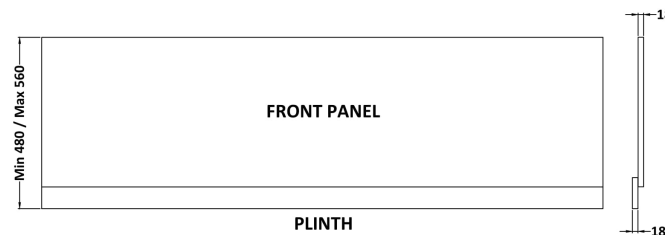

Sales Code: MPC1807

Description: 1800mm Bath Front Panel

Product Dimensions

Height (mm):	560
Width (mm):	1795
Depth (mm):	36
Nett Weight (kg):	18.8

Packaging Dimensions

Height (mm):	30
Width (mm):	590
Depth (mm):	1810
Gross Weight (kg):	18.8

Packaging Data

Box Colour:	Brown Cardboard Box
Box Qty:	1
Label Size:	100 x 50
Label Colour:	White Label
Label Qty:	1

Outer Box Dimensions (If Applicable)

Height (mm):	
Width (mm):	
Depth (mm):	
Gross Weight (kg):	
Barcode:	5056462657691