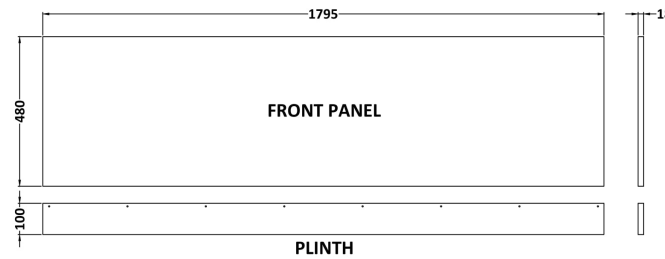

Sales Code: MPC1807

Description: 1800mm Bath Front Panel

Product Dimensions

Height (mm):	560
Width (mm):	1795
Depth (mm):	36
Nett Weight (kg):	18.8

Packaging Dimensions

Height (mm):	30
Width (mm):	590
Depth (mm):	1810
Gross Weight (kg):	18.8

Packaging Data

Box Colour:	Brown Cardboard Box
Box Qty:	1
Label Size:	100 x 50
Label Colour:	White Label
Label Qty:	1

Outer Box Dimensions (If Applicable)

Height (mm):	
Width (mm):	
Depth (mm):	
Gross Weight (kg):	
Barcode:	5056462657691