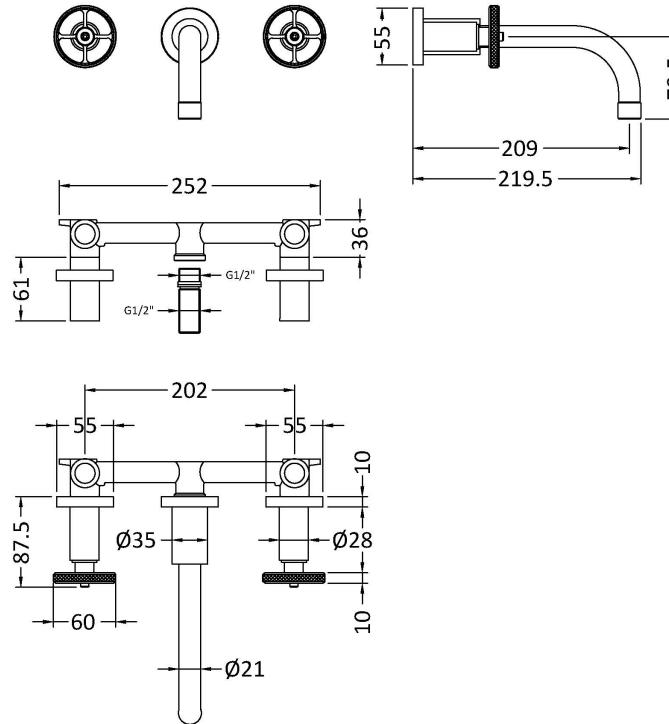

Sales Code: TIW817

Description: Industrial 3Th Wall Mounted Basin Mixer

**Product Dimensions**

Height (mm):	113
Width (mm):	255
Depth (mm):	220
Length (mm):	
Nett Weight (kg):	2.1

**Packaging Dimensions**

Height (mm):	140
Width (mm):	180
Depth (mm):	350
Gross Weight (kg):	2.2

**Packaging Data**

Box Colour:	White Cardboard Box
Box Qty:	0
Label Size:	0 x 0
Label Colour:	White Label
Label Qty:	0

**Outer Box Dimensions (If Applicable)**

Height (mm):	
Width (mm):	
Depth (mm):	
Length (mm):	
Gross Weight (kg):	18
Barcode:	5056462673868

**Product Details**

Country of Origin:	United Kingdom
Fitting Instruction:	No
Product Material:	Brass
Control Type:	Manual
Waste Included:	Waste Not Included
Waste Type:	Not Applicable
WRAS Approval: Yes	Approval No: 2204064
Valve/Cartridge Type:	1/4 Turn Ceramic Disc
Colour/Finish:	Brushed Brass
Mount Type:	Deck
Operating Pressure (bar):	0.1
Flow Rates: (Litres Per Min)	0.1 bar: 5    0.5 bar: 12    1 bar: 16    2 bar: 22    3 bar: 27
Pipe Size:	15 mm (1/2" Bsp)
Pipe Centres:	N/A