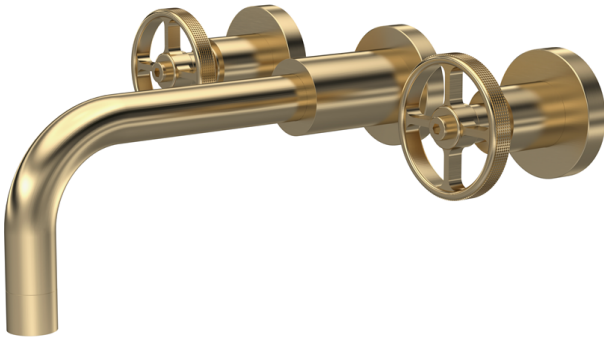

Sales Code: TIW817

Description: Industrial 3Th Wall Mounted Basin Mixer

**Product Dimensions**

Height (mm):	113
Width (mm):	255
Depth (mm):	220
Length (mm):	
Nett Weight (kg):	2.1

**Packaging Dimensions**

Height (mm):	140
Width (mm):	180
Depth (mm):	350
Gross Weight (kg):	2.2

**Packaging Data**

Box Colour:	White Cardboard Box
Box Qty:	0
Label Size:	0 x 0
Label Colour:	White Label
Label Qty:	0

**Outer Box Dimensions (If Applicable)**

Height (mm):	
Width (mm):	
Depth (mm):	
Length (mm):	
Gross Weight (kg):	18
Barcode:	5056462673868

**Product Details**

Country of Origin:	United Kingdom
Fitting Instruction:	No
Product Material:	Brass
Control Type:	Manual
Waste Included:	Waste Not Included
Waste Type:	Not Applicable
WRAS Approval: Yes	Approval No: 2204064
Valve/Cartridge Type:	1/4 Turn Ceramic Disc
Colour/Finish:	Brushed Brass
Mount Type:	Deck
Operating Pressure (bar):	0.1
Flow Rates: (Litres Per Min)	0.1 bar: 5    0.5 bar: 12    1 bar: 16    2 bar: 22    3 bar: 27
Pipe Size:	15 mm (1/2" Bsp)
Pipe Centres:	N/A