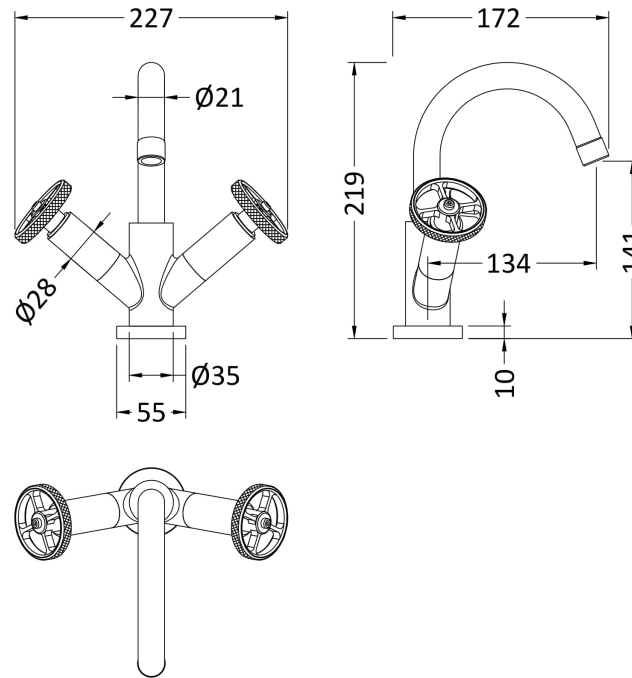

Sales Code: TIW815

Description: Industrial Mono Basin Mixer Inc Waste

Product Dimensions

Height (mm):	217
Width (mm):	230
Depth (mm):	175
Length (mm):	
Nett Weight (kg):	2.5

Packaging Dimensions

Height (mm):	90
Width (mm):	175
Depth (mm):	270
Gross Weight (kg):	2.6

Packaging Data

Box Colour:	White Cardboard Box
Box Qty:	0
Label Size:	0 x 0
Label Colour:	White Label
Label Qty:	0

Outer Box Dimensions (If Applicable)

Height (mm):	410
Width (mm):	557
Depth (mm):	295
Length (mm):	
Gross Weight (kg):	20
Barcode:	5056462673837

Product Details

Country of Origin:	United Kingdom
Fitting Instruction:	No
Product Material:	Brass
Control Type:	Manual
Waste Included:	Waste Included
Waste Type:	Push Button
WRAS Approval: Yes	Approval No: 2204064
Valve/Cartridge Type:	1/4 Turn Ceramic Disc
Colour/Finish:	Brushed Brass
Mount Type:	Deck
Operating Pressure (bar):	0.1

Flow Rates: (Litres Per Min)	0.1 bar: 3	0.5 bar: 16	1 bar: 22	2 bar: 31	3 bar: 38
Pipe Size:	15 mm (1/2" Bsp)				
Pipe Centres:	N/A				