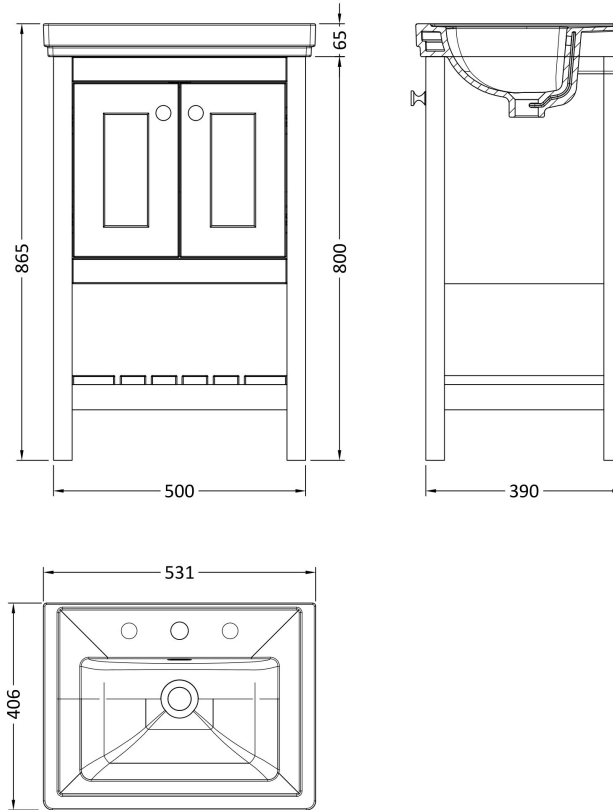

Sales Code: BEX123B

Description: 500 F/S 2-Door & Classic Basin 3Th

Packaging Details

Barcode: 5056678422960

Sales Code: BEX123

Description: 500 F/S 2-Door Unit

Product Dimensions

Height (mm):	800
Width (mm):	695
Depth (mm):	450
Nett Weight (kg):	17.5

Packaging Dimensions

Height (mm):	820
Width (mm):	520
Depth (mm):	410
Gross Weight (kg):	18

Packaging Data

Box Colour:	Brown Cardboard Box
Box Qty:	1
Label Size:	150 x 100
Label Colour:	White Label
Label Qty:	2

Outer Box Dimensions (If Applicable)

Height (mm):	
Width (mm):	
Depth (mm):	
Gross Weight (kg):	
Barcode:	5056678422601

Product Details

Country of Origin:	Ireland
Fitting Instruction:	No
CE & UKCA:	
FSC Certified Materials:	Yes
Colour:	Pure White
Construction Method:	Cam & Wood Dowel
Construction Type:	Rigid
Cabinet Finish:	Mdf Vinyl Textured Woodgrain
Fascia Finish:	Mdf Vinyl Textured Woodgrain
Cabinet Thickness (mm):	18
Fascia Thickness (mm):	18
Drawer Included:	No
Drawer Type:	Not Applicable
No of Shelves:	2
Hinge Type:	95 Degree Inset Clip-On S/C
Hinge Included:	Yes
Adjustable Legs:	Not Applicable
Fixings Included:	Not Required
Handle Style:	Traditional
Waste Shroud:	No
Handle Included:	Yes
Handle Type:	Knob

Sales Code: CBM532

Description: 500 Classic Basin (540X410x185) 3Th

Product Dimensions

Height (mm):	187
Width (mm):	531
Depth (mm):	406
Nett Weight (kg):	12.7

Packaging Dimensions

Height (mm):	430
Width (mm):	550
Depth (mm):	220
Gross Weight (kg):	13