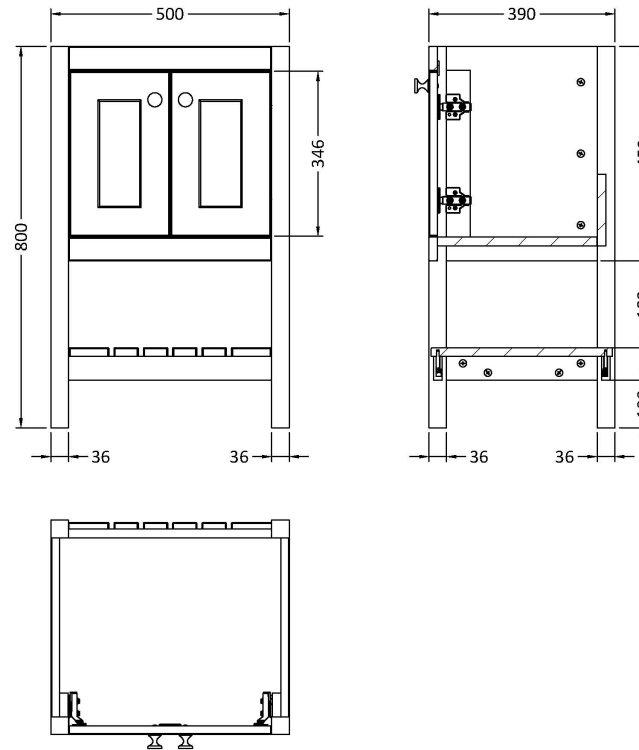

Sales Code: BEX123B

Description: 500 F/S 2-Door & Classic Basin 3Th

Packaging Details

Barcode: 5056678422960

Sales Code: BEX123

Description: 500 F/S 2-Door Unit

Product Dimensions

Height (mm):	800
Width (mm):	695
Depth (mm):	450
Nett Weight (kg):	17.5

Packaging Dimensions

Height (mm):	820
Width (mm):	520
Depth (mm):	410
Gross Weight (kg):	18

Packaging Data

Box Colour:	Brown Cardboard Box
Box Qty:	1
Label Size:	150 x 100
Label Colour:	White Label
Label Qty:	2

Outer Box Dimensions (If Applicable)

Height (mm):	
Width (mm):	
Depth (mm):	
Gross Weight (kg):	
Barcode:	5056678422601

Product Details

Country of Origin:	Ireland
Fitting Instruction:	No
CE & UKCA:	
FSC Certified Materials:	Yes
Colour:	Pure White
Construction Method:	Cam & Wood Dowel
Construction Type:	Rigid
Cabinet Finish:	Mdf Vinyl Textured Woodgrain
Fascia Finish:	Mdf Vinyl Textured Woodgrain
Cabinet Thickness (mm):	18
Fascia Thickness (mm):	18
Drawer Included:	No
Drawer Type:	Not Applicable
No of Shelves:	2
Hinge Type:	95 Degree Inset Clip-On S/C
Hinge Included:	Yes
Adjustable Legs:	Not Applicable
Fixings Included:	Not Required
Handle Style:	Traditional
Waste Shroud:	No
Handle Included:	Yes
Handle Type:	Knob

Sales Code: CBM532

Description: 500 Classic Basin (540X410x185) 3Th

Product Dimensions

Height (mm):	187
Width (mm):	531
Depth (mm):	406
Nett Weight (kg):	12.7

Packaging Dimensions

Height (mm):	430
Width (mm):	550
Depth (mm):	220
Gross Weight (kg):	13