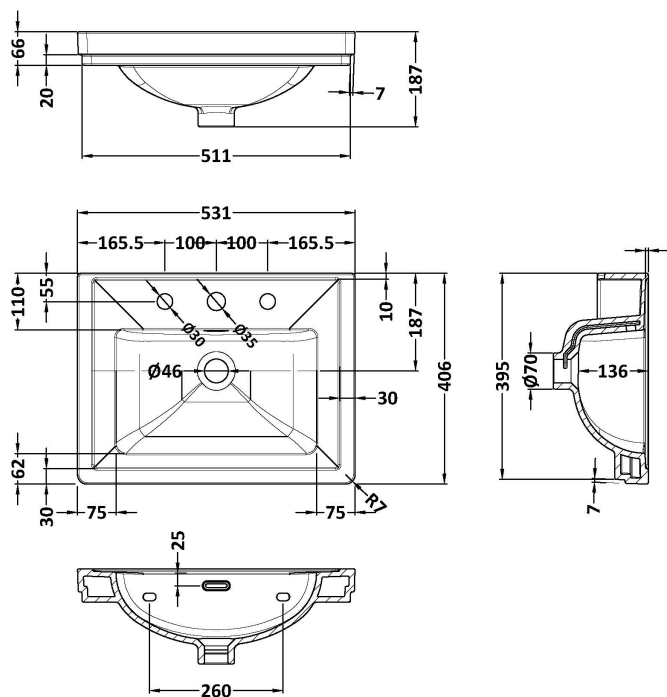

Packaging Dimensions

Height (mm):	820
Width (mm):	520
Depth (mm):	410
Gross Weight (kg):	18

Packaging Data

Box Colour:	Brown Cardboard Box
Box Qty:	1
Label Size:	150 x 100
Label Colour:	White Label
Label Qty:	2

Outer Box Dimensions (If Applicable)

Height (mm):	
Width (mm):	
Depth (mm):	
Gross Weight (kg):	
Barcode:	5056678422601

Product Details

Country of Origin:	Ireland
Fitting Instruction:	No
CE & UKCA:	
FSC Certified Materials:	Yes
Colour:	Pure White
Construction Method:	Cam & Wood Dowel
Construction Type:	Rigid
Cabinet Finish:	Mdf Vinyl Textured Woodgrain
Fascia Finish:	Mdf Vinyl Textured Woodgrain
Cabinet Thickness (mm):	18
Fascia Thickness (mm):	18
Drawer Included:	No
Drawer Type:	Not Applicable
No of Shelves:	2
Hinge Type:	95 Degree Inset Clip-On S/C
Hinge Included:	Yes
Adjustable Legs:	Not Applicable
Fixings Included:	Not Required
Handle Style:	Traditional
Waste Shroud:	No
Handle Included:	Yes
Handle Type:	Knob

Sales Code: CBM532

Description: 500 Classic Basin (540X410x185) 3Th

Product Dimensions

Height (mm):	187
Width (mm):	531
Depth (mm):	406
Nett Weight (kg):	12.7

Packaging Dimensions

Height (mm):	430
Width (mm):	550
Depth (mm):	220
Gross Weight (kg):	13

Packaging Data

Box Colour:	Brown Cardboard Box - Printed
Box Qty:	1
Label Size:	100 x 50
Label Colour:	White Label
Label Qty:	2

Outer Box Dimensions (If Applicable)

Height (mm):	
Width (mm):	
Depth (mm):	
Gross Weight (kg):	
Barcode:	5056462643649