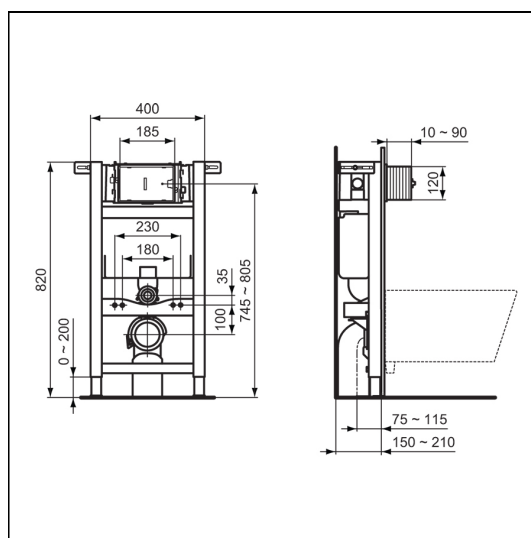

ProSys 820mm height, pneumatic wall hung WC frame

ILLUSTRATED

- R0312** ProSys 820mm height, pneumatic wall hung wc frame 150 depth, front or top actuation
- R0116** Oleas P1 pneumatic dual flushplate Ideal Standard - chrome

OPTIONS

- R0119** Oleas P2 pneumatic dual flushplate Ideal Standard - white
- S0857** Oleas P2 pneumatic dual flushplate Armitage Shanks - chrome
- R0124** Oleas P3 pneumatic dual flushplate Ideal Standard - white
- R0110** Solea P2 pneumatic dual flushplate Ideal Standard - white
- S0775** Septa Pro P1 pneumatic metal dual flushplate Armitage Shanks
- S0860** Septa Pro P2 pneumatic metal dual small flushplate Armitage Shanks
- R0136** Septa Pro P4 pneumatic dual small flushplate with raised adjustable buttons
- P0109** Septa Pro XS pneumatic push button no logo - chrome
- R0174** ProSys WC noise insulation kit (avoids contact between WC bowls and tiles)
- R0106** ProSys frame noise insulation kit (avoids direct contact between frame and floor)
- R0199** Prosys horizontal outlet for WC

ILLUSTRATED PRODUCT DETAILS

Weights

- R0312** 9.41 KG
- R0116** 0.38 KG

Materials

- R0312** Mixed Material
- R0116** Mixed Material

Finishes

- R0312**  Neutral / No Finish (67)
- R0116**  White (AC)

Capacity

- R0312** 6.0 litres

FINISH OPTIONS

Special Notes

Suitable for use with selected Ideal Standard & Armitage Shanks wall hung WC bowls at 6/4 litre or 4.5/3 litre dual flush. Not suitable for electronic actuation flushplates. For use with Oleas, Solea and Septa Pro pneumatic flushplates.