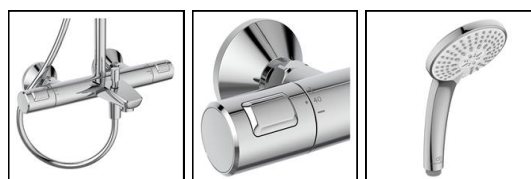

Ceratherm T25 Exposed Thermostatic Bath Shower System

ILLUSTRATED

- **A7590** Ceratherm T25 dual exposed thermostatic bath shower mixer pack with idealrain m1 ø200mm round rainshower and m3 shower kit with 3 function ø100mm shower handspray and 1.75m hose
- **BD198** Idealrain fast fix connection set for exposed shower valves

ILLUSTRATED PRODUCT DETAILS

Weights

- **A7590** 3.90 KG
- **BD198** 0.27 KG

Materials

- **A7590** Chrome Plated Brass
- **BD198** Chrome Plated Brass

Finishes

- **A7590** Chrome (AA)
- **BD198** Chrome (AA)

Flow rates

- **A7590** 8 Litres per minute @ 3 bar pressure

Special Notes

Removable 12 litre per minute eco flow regulator fitted in the fixed head and 8 litre per minute regulator in the handspray. Minimum operating pressure of 0.5 Bar

FEATURES