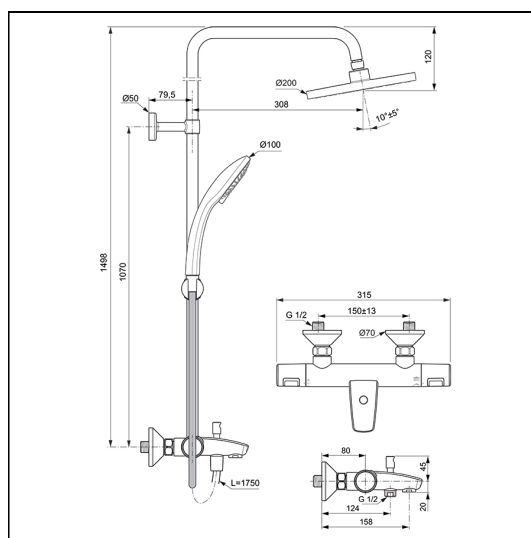

Ceratherm T25 Exposed Thermostatic Bath Shower System

ILLUSTRATED

- A7590** Ceratherm T25 dual exposed thermostatic bath shower mixer pack with idealrain m1 ø200mm round rainshower and m3 shower kit with 3 function ø100mm shower handspray and 1.75m hose
- BD198** Idealrain fast fix connection set for exposed shower valves

ILLUSTRATED PRODUCT DETAILS

Weights

- A7590** 3.90 KG
- BD198** 0.27 KG

Materials

- A7590** Chrome Plated Brass
- BD198** Chrome Plated Brass

Finishes

- A7590**  Chrome (AA)
- BD198**  Chrome (AA)

Flow rates

- A7590** 8 Litres per minute @ 3 bar pressure

Special Notes

Removable 12 litre per minute eco flow regulator fitted in the fixed head and 8 litre per minute regulator in the handspray. Minimum operating pressure of 0.5 Bar