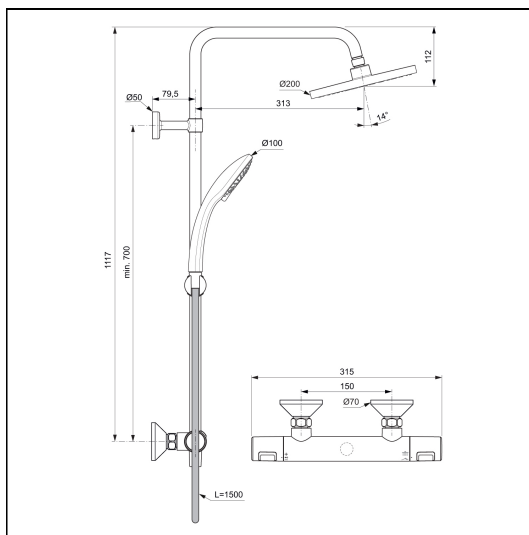

Ceratherm T25 Exposed Thermostatic Shower System

ILLUSTRATED

A7209 Ceratherm T25 exposed thermostatic shower system with Idealrain M1 ϕ 200mm round rainshower, M3 3 function ϕ 100mm handspray and 1.5m Ideaflex hose

ILLUSTRATED PRODUCT DETAILS

Weights

A7209 3.80 KG

Finishes

A7209  Chrome (AA)

Materials

A7209 Chrome Plated Brass

Flow rates

A7209 8 Litres per minute @ 3 bar pressure

Special Notes

Removable 12 litre per minute eco flow regulator fitted in the fixed head and 8 litre per minute regulator in the handspray.
Minimum operating pressure of 0.5 Bar