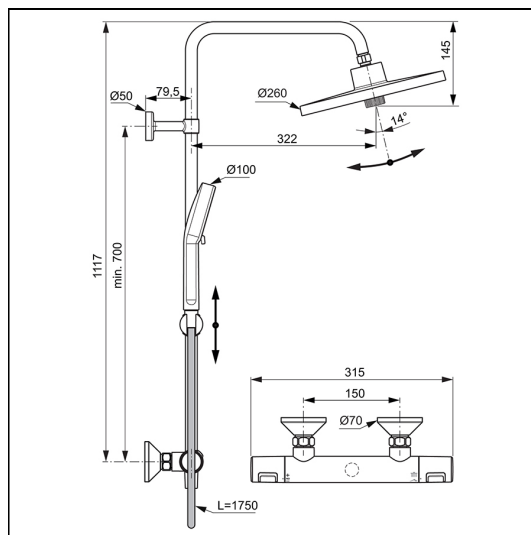

Ceratherm T25+ Thermostatic Shower System

ILLUSTRATED

A7211 Ceratherm T25+ thermostatic shower system with Ø260mm 2 function showerhead, Ø100mm 2 function handspray and 1.75m idealflex hose

ILLUSTRATED PRODUCT DETAILS

Weights

A7211 3.46 KG

Finishes

A7211  Chrome (AA)

Materials

A7211 Chrome Plated Brass

FINISH OPTIONS

 (AA) Chrome

 (XG) Silk Black

Special Notes

Removable 12 litre per minute eco flow regulator fitted in the fixed head and 8 litre per minute regulator in the handspray. Minimum operating pressure of 1 Bar.

FEATURES