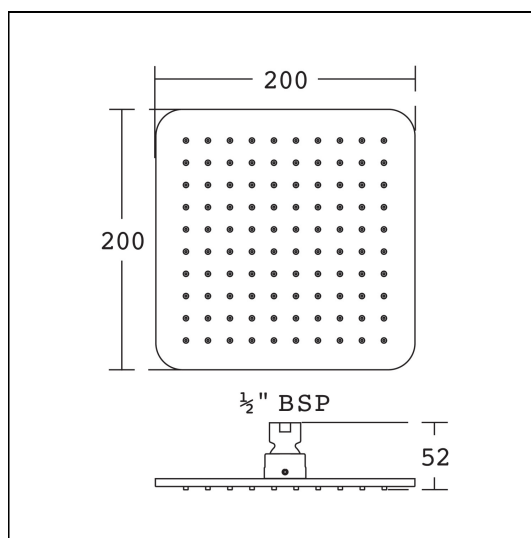

Idealrain Cube M1 Fixed Head Rainshower

ILLUSTRATED

- **B0024** Idealrain Cube M1 rainshower, 200mm x 200mm fixed head
- **B9444** Idealrain horizontal wall arm 300mm

OPTIONS

- **B9445** Idealrain horizontal wall arm 400mm
- **B9446** Idealrain ceiling arm 150mm

ILLUSTRATED PRODUCT DETAILS

Weights

- **B0024** 1.22 KG
- **B9444** 0.72 KG

Materials

- **B0024** Mixed Material
- **B9444** Chrome Plated

Finishes

- **B0024** Chrome (AA)
- **B9444** Chrome (AA)

Flow rates

- **B0024** 12 Litres per minute @ 3 bar pressure

Designer

Artefakt Industriekultur

FINISH OPTIONS

(AA) Chrome	(XG) Silk Black	(A2) Brushed Gold
(A5) Magnetic Grey	(GN) Silver Storm	

Special Notes

Removable 12 litre per minute eco flow regulator. Flow rate 6.5 litres per minute @ 0.1 bar.

ACCREDITATIONS

FEATURES