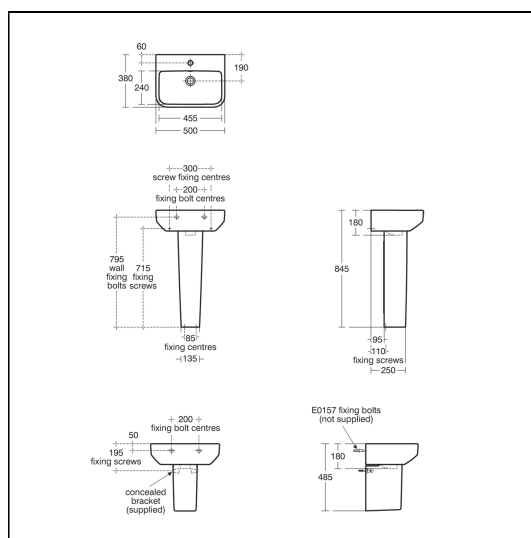

i.life S 50cm Compact Washbasin

ILLUSTRATED

- T5185** i.life S 50cm compact washbasin, 1 taphole
- T5196** i.life S semi-pedestal
- E0157** Wall fixing set
- BD246** Ceraplan single lever basin mixer, with click waste
- S8910** Trap 1¼" plastic bottle, 75mm seal, multi-purpose outlet

OPTIONS

- E3372** i.life S & B full pedestal

ILLUSTRATED PRODUCT DETAILS

Sizes

T5185 w:500 x d:370

Weights

- T5185** 12.50 KG
- E0157** 0.16 KG
- BD246** 1.77 KG
- S8910** 0.20 KG

Materials

Capacity

T5185 4.9 litres

Flow rates

BD246 5 Litres per minute @ 3 bar pressure

Designer

Palomba Serafini Associati

Standards

Washbasin to BS EN 14688 and BS EN 31

Special Notes

Washbasin wall mounted using E0157 wall fixing set with full pedestal mounted using 2 screws through the back of the basin (not supplied).

FEATURES