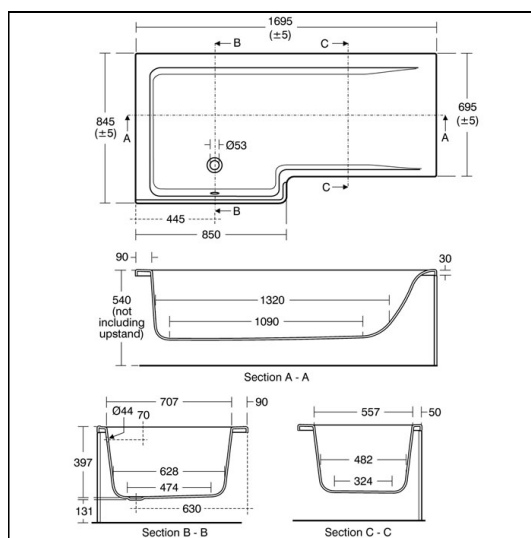

Finishes

- E0512**  White (01)
- BC707**  Chrome (AA)
- E0504**  White (01)
- E3169**  White (01)
- E1486**  Chrome (AA)
- E0508**  Bright Silver (EO)
- A5901**  Chrome (AA)

Capacity

- E0512** 225.0 litres (to overflow)

Designer

Robin Levien, RDI

FINISH OPTIONS

Standards

Constructed to EN 198:2008. EN 14516

Special Notes

Consideration should be given to safe hot water delivery and the use of an appropriate temperature reduction device, see A5901AA or Part G for guidance. One taphole fittings require offsetting from the overflow. Check positioning and compatibility before specifying. Dedicated front panel and bath screen are unhandled.