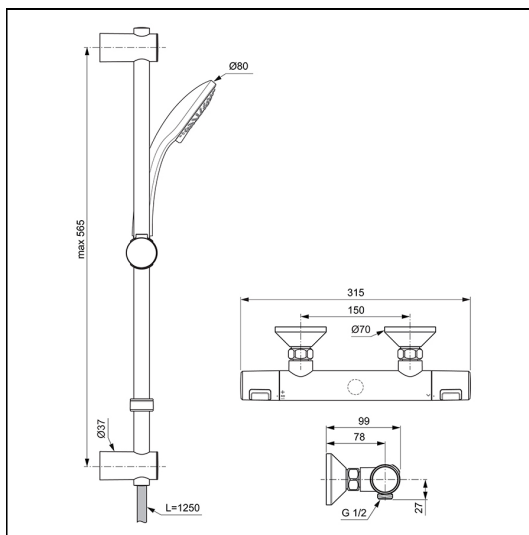

Ceratherm T25 Exposed Thermostatic Shower Mixer Pack

ILLUSTRATED

A7205 Ceratherm T25 exposed thermostatic shower mixer pack with idealrain s3 3 function ø80 handspray, 600mm rail and 1.25m hose

OPTIONS

A7215 Ceratherm T50 wrap over shower shelf

ILLUSTRATED PRODUCT DETAILS

Weights

A7205 2.20 KG

Finishes

A7205  Chrome (AA)

Materials

A7205 Chrome Plated Brass

Flow rates

A7205 8 Litres per minute @ 3 bar pressure

Special Notes

Removable 8 litre per minute eco flow regulator fitted in the handspray.
Minimum operating pressure of 0.5 Bar

FEATURES