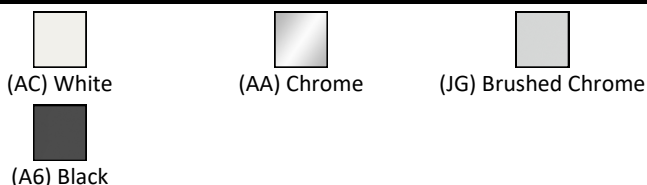

Finishes

- T4592**  White (01)
- T4737**  White (01)
- R0121**  White (AC)
- R0140**  Neutral / No Finish (67)

Capacity

- R0140** 6.0 litres

Designer

Palomba Serafini Associati

FINISH OPTIONS

Standards