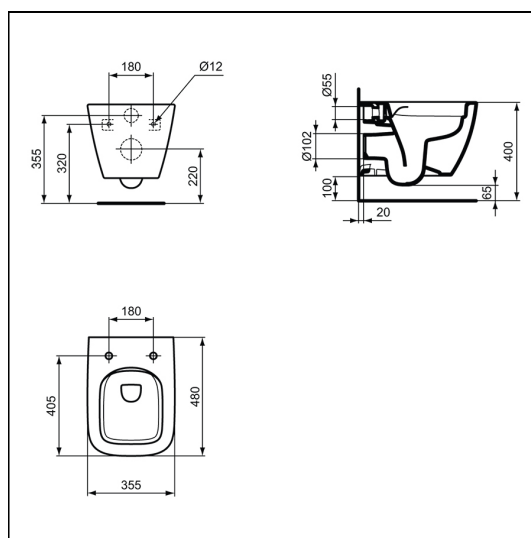

ACCREDITATIONS

R0140(67)

FEATURES