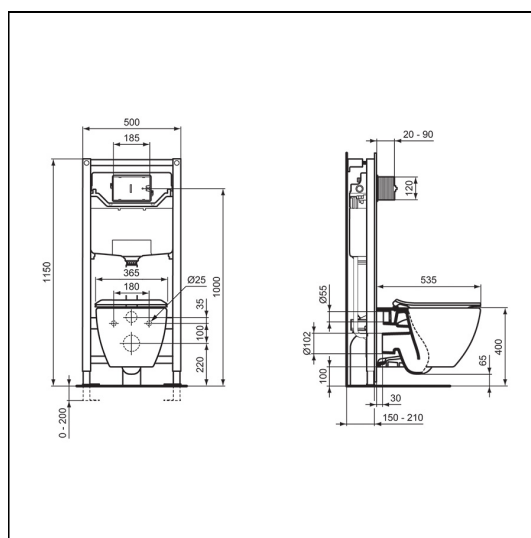

Tesi Wall Hung Toilet

ILLUSTRATED

- **T3545** Tesi wall hung toilet bowl with horizontal outlet and hidden fixations
- **T3527** Tesi toilet seat and cover, slim with quick release, slow close
- **R0115** Oleas M1 mechanical dual flushplate Ideal Standard - chrome
- **R0153** ProSys 1150mm height, mechanical wall hung WC frame, 120 depth, front actuation

OPTIONS

- **R0158** ProSys electronic conversion kit for proximity actuated flushplates (Altes & Symfo) (120 depth frames and cisterns only)
- **R0176** Prosys conversion kit (front to top actuation) for mechanical 150 depth frames & cisterns (for when using Oleas flushplates)
- **T3528** Tesi toilet seat and cover, slim
- **R0121** Oleas M2 mechanical dual flushplate Ideal Standard - white
- **R0123** Oleas M3 mechanical dual flushplate Ideal Standard - white
- **R0129** Symfo NT1 electronic (proximity) glass dual flushplate Ideal Standard - white
- **R0503** Oleas M5 mechanical dual flushplate
- **R0140** ProSys 820mm height, mechanical wall hung WC frame, 150 depth, front or top actuation