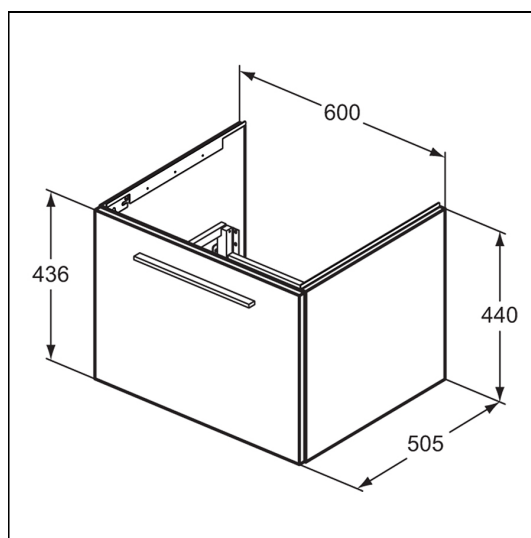

Ideal Standard i.life B 60cm Wall Hung Vanity Unit

ILLUSTRATED

- **T5269** Ideal Standard i.life B 60cm wall hung vanity unit with 1 drawer
- **T4605** Ideal Standard i.life B 61cm vanity washbasin, 1 taphole
- **E0157** Wall fixing set
- **BD246** Ceraplan single lever basin mixer, with click waste
- **EE230339** Space saving trap and waste pipe assembly for use with furniture basin units
- **T5326** i.life 34cm handle

ILLUSTRATED PRODUCT DETAILS

Weights

- **E0157** 0.16 KG
- **BD246** 1.77 KG
- **EE230339** 0.10 KG

Materials

- **T5269** Mixed Material
- **T4605** Fine Fireclay
- **E0157** Metal
- **BD246** Chrome Plated Brass
- **EE230339** Plastic
- **T5326** Mixed Material

Finishes

- **T5269** Matt White (DU)
- **T4605** White (01)
- **E0157** Neutral / No Finish (67)
- **BD246** Chrome (AA)
- **EE230339** Neutral / No Finish (67)
- **T5326** Silk Black (XG)

Flow rates

- **BD246** 5 Litres per minute @ 3 bar pressure

Designer

Palomba Serafini Associati